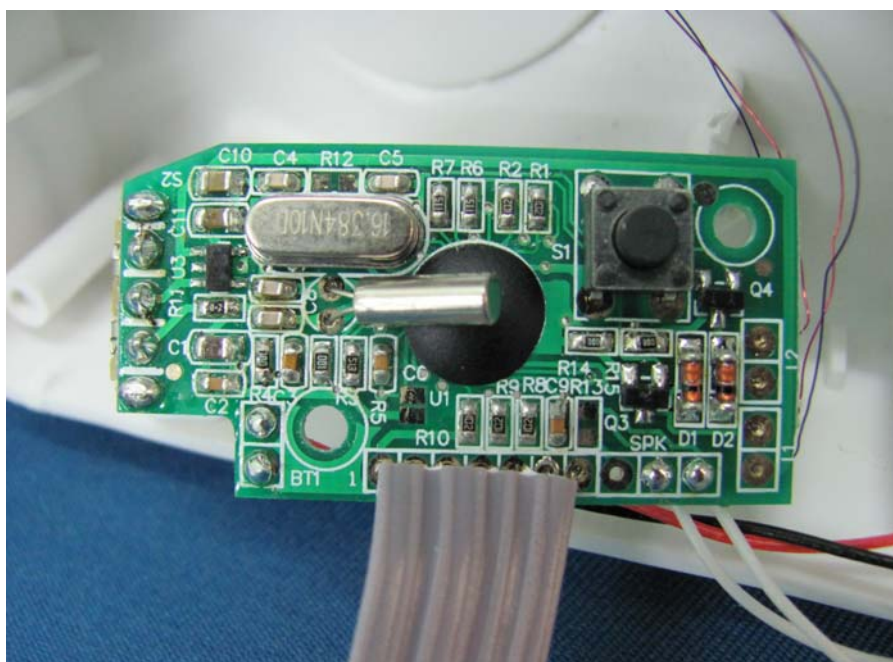

INTERTEK TESTING SERVICE

Report No.: HK10051190-1

Equipment Photographs Model : XOX1002 (Internal)

INTERTEK TESTING SERVICE

Report No.: HK10051190-1

Equipment Photographs Model : XOX1002 (Internal)

INTERTEK TESTING SERVICE

Report No.: HK10051190-1

Equipment Photographs Model : XOX1002 (Internal)

INTERTEK TESTING SERVICE

Report No.: HK10051190-1

Equipment Photographs Model : XOX1002 (Internal)