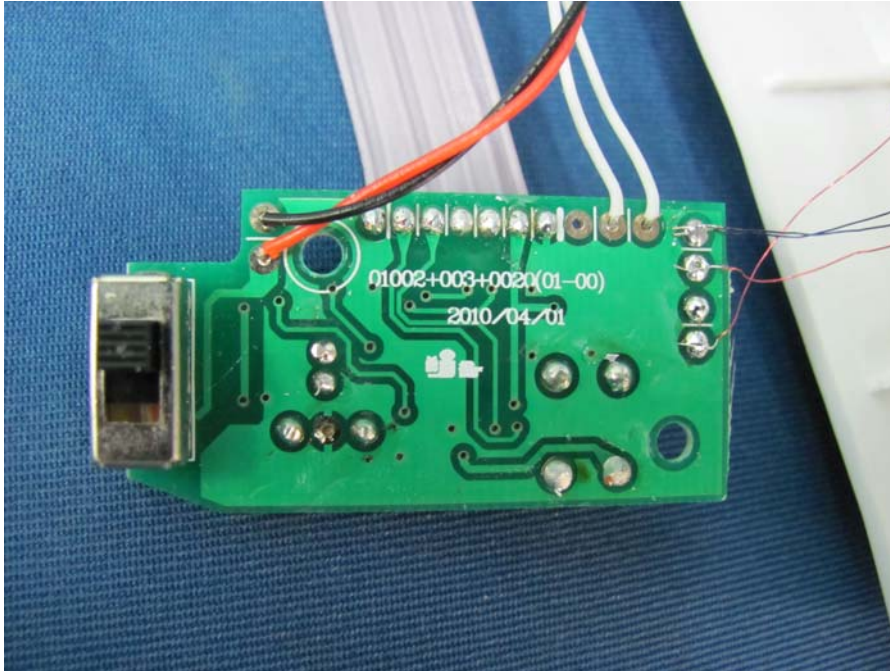

INTERTEK TESTING SERVICE

Report No.: HK10051190-1

Equipment Photographs Model : XOX1002 (Internal)

INTERTEK TESTING SERVICE

Report No.: HK10051190-1

Equipment Photographs Model : XOX1002 (Internal)

INTERTEK TESTING SERVICE

Report No.: HK10051190-1

Equipment Photographs Model : XOX1002 (Internal)

INTERTEK TESTING SERVICE

Report No.: HK10051190-1

Equipment Photographs Model : XOX1002 (Internal)