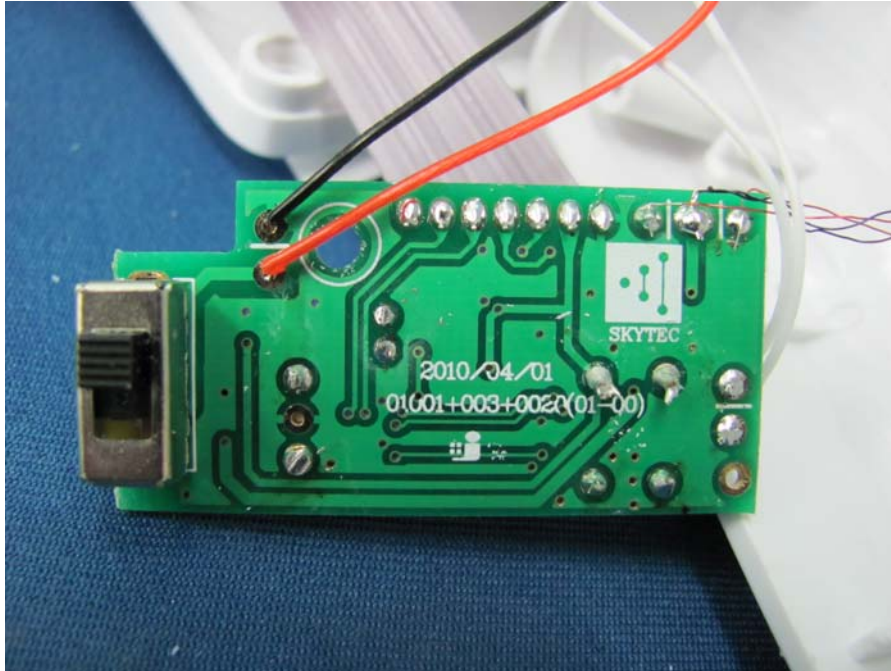

INTERTEK TESTING SERVICE

Report No.: HK10051189-1

Equipment Photographs Model : XOX1001 (Internal)

INTERTEK TESTING SERVICE

Report No.: HK10051189-1

Equipment Photographs Model : XOX1001 (Internal)

INTERTEK TESTING SERVICE

Report No.: HK10051189-1

Equipment Photographs Model : XOX1001 (Internal)

INTERTEK TESTING SERVICE

Report No.: HK10051189-1

Equipment Photographs Model : XOX1001 (Internal)