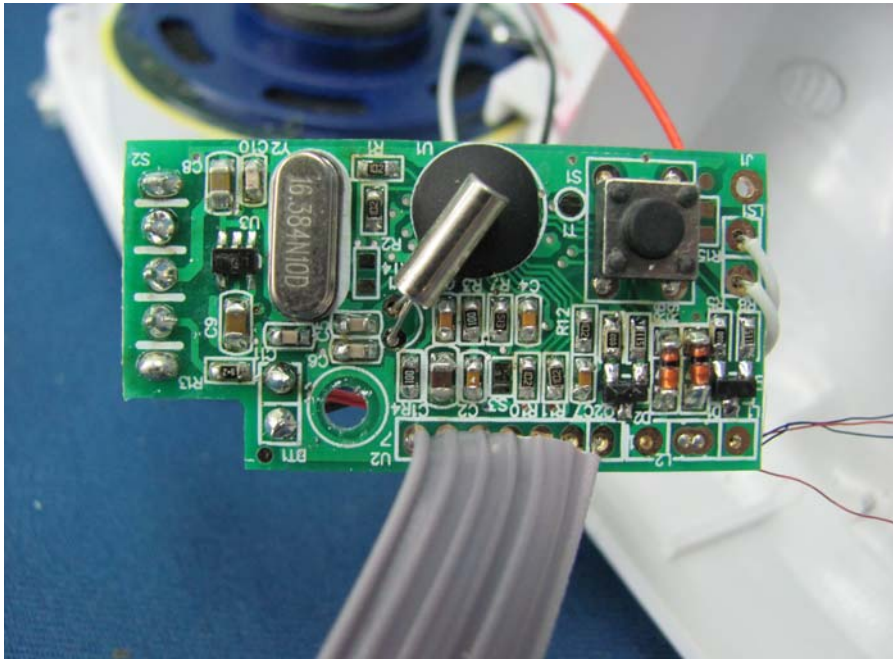

INTERTEK TESTING SERVICE

Report No.: HK10051189-1

Equipment Photographs Model : XOX1001 (Internal)

INTERTEK TESTING SERVICE

Report No.: HK10051189-1

Equipment Photographs Model : XOX1001 (Internal)

INTERTEK TESTING SERVICE

Report No.: HK10051189-1

Equipment Photographs Model : XOX1001 (Internal)

INTERTEK TESTING SERVICE

Report No.: HK10051189-1

Equipment Photographs Model : XOX1001 (Internal)