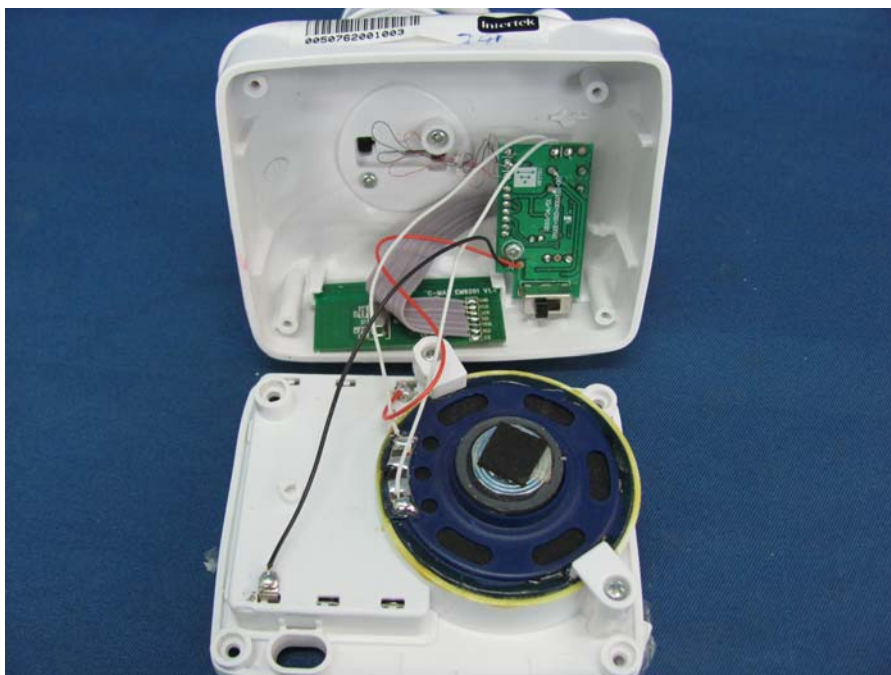

INTERTEK TESTING SERVICE

Report No.: HK10051189-1

Equipment Photographs Model : XOX1001 (Internal)

INTERTEK TESTING SERVICE

Report No.: HK10051189-1

Equipment Photographs Model : XOX1001 (Internal)

INTERTEK TESTING SERVICE

Report No.: HK10051189-1

Equipment Photographs Model : XOX1001 (Internal)

INTERTEK TESTING SERVICE

Report No.: HK10051189-1

Equipment Photographs Model : XOX1001 (Internal)