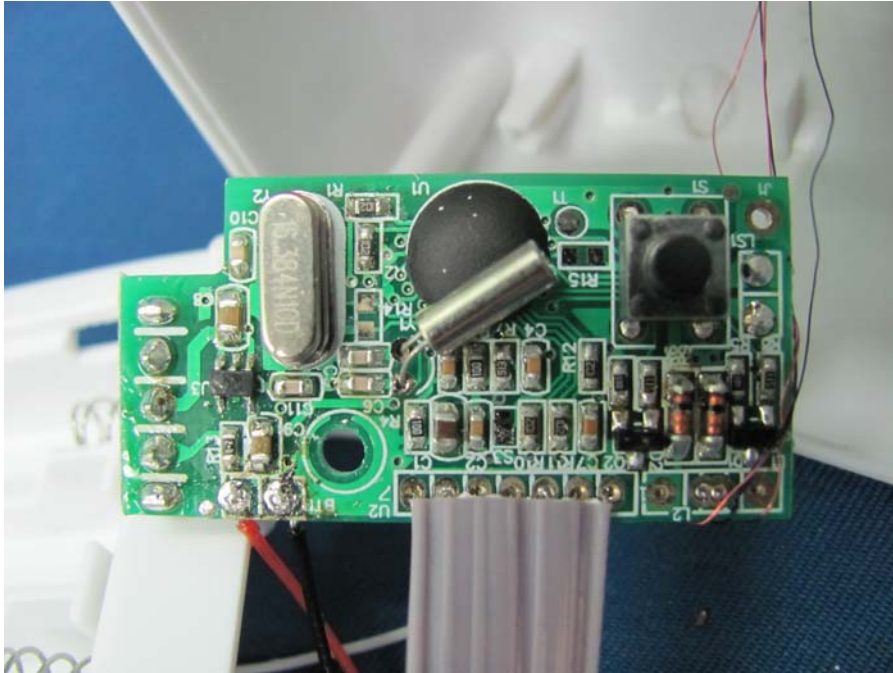

INTERTEK TESTING SERVICE

Report No.: HK10050762-1

Equipment Photographs Model : XOX1000 (Internal)

INTERTEK TESTING SERVICE

Report No.: HK10050762-1

Equipment Photographs Model : XOX1000 (Internal)

INTERTEK TESTING SERVICE

Report No.: HK10050762-1

Equipment Photographs Model : XOX1000 (Internal)

INTERTEK TESTING SERVICE

Report No.: HK10050762-1

Equipment Photographs Model : XOX1000 (Internal)