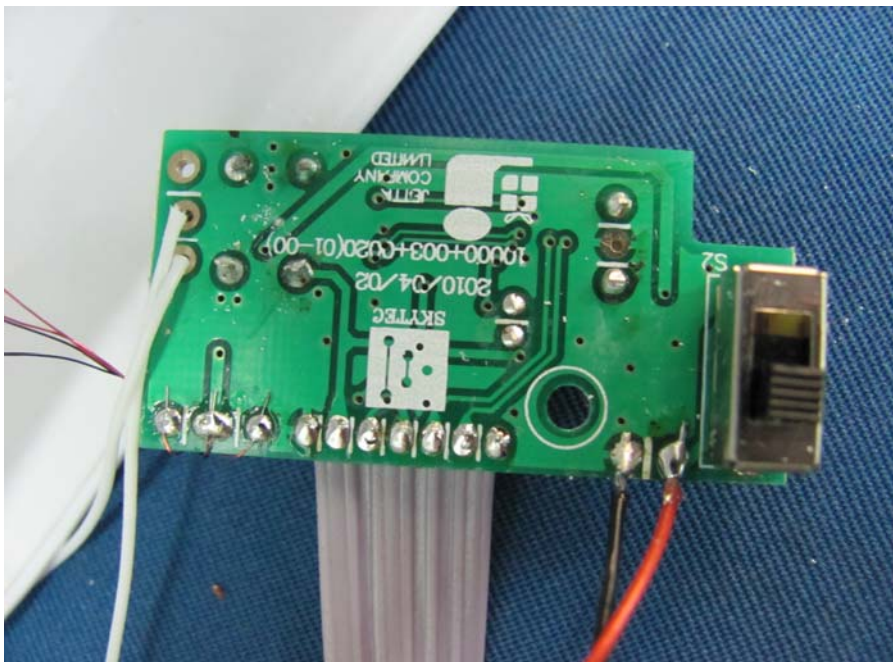

INTERTEK TESTING SERVICE

Report No.: HK10050762-1

Equipment Photographs Model : XOX1000 (Internal)

INTERTEK TESTING SERVICE

Report No.: HK10050762-1

Equipment Photographs Model : XOX1000 (Internal)

INTERTEK TESTING SERVICE

Report No.: HK10050762-1

Equipment Photographs Model : XOX1000 (Internal)

INTERTEK TESTING SERVICE

Report No.: HK10050762-1

Equipment Photographs Model : XOX1000 (Internal)