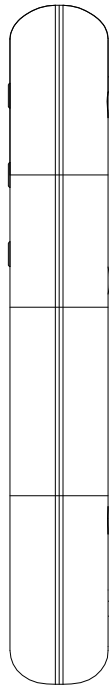

XKT2502T Label

TX

FINAL REMOTE WORDINGS BY KC  
2018/12/12

Tampo print in white  
(indicated in green)