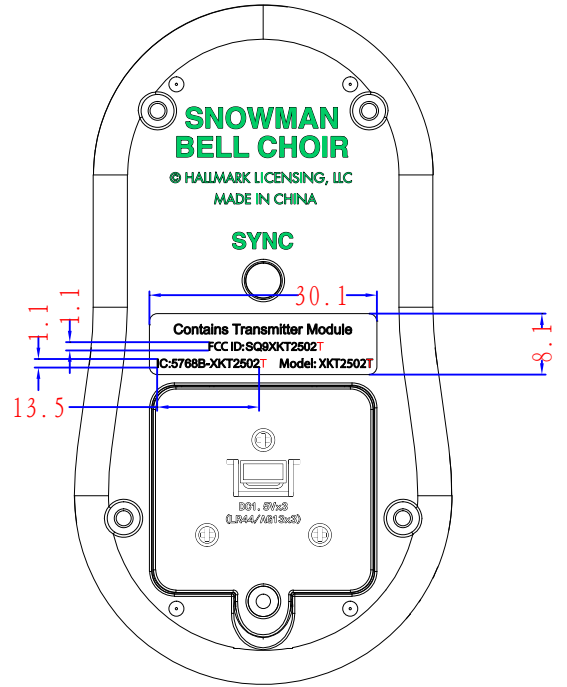

XKT2502T Label

TX

FINAL REMOTE WORDINGS BY KC  
2018/12/12

Tampo print in white  
(indicated in green)