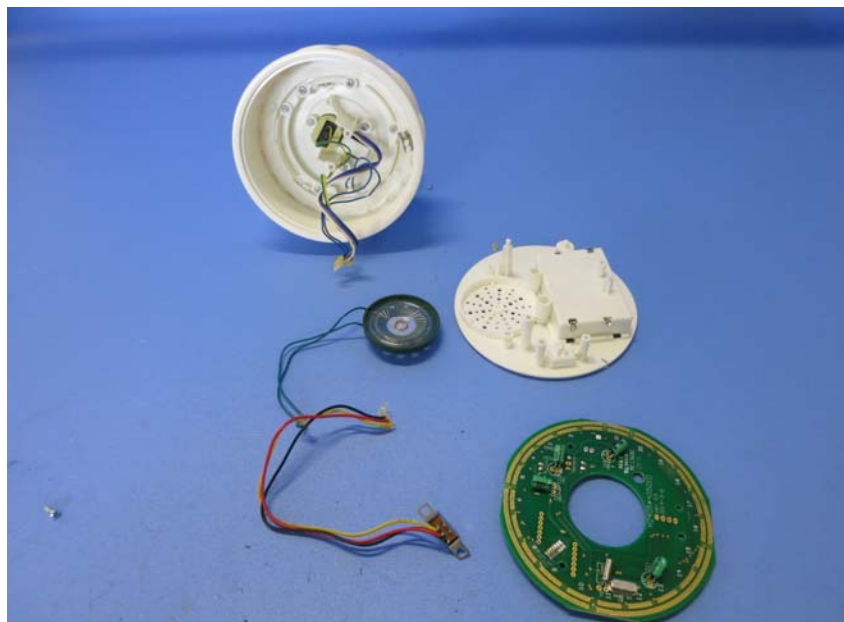

Model : XKT2405

(Internal)

INTERTEK TESTING SERVICE

Report: 14041200HKG-001

Equipment Photographs

Model : XKT2405

(Internal)

FCC ID: SQ9XKT2405
IC: 5768A-XKT2405

INTERTEK TESTING SERVICE

Report: 14041200HKG-001

Equipment Photographs

Model : XKT2405

(Internal)

INTERTEK TESTING SERVICE

Report: 14041200HKG-001

Equipment Photographs