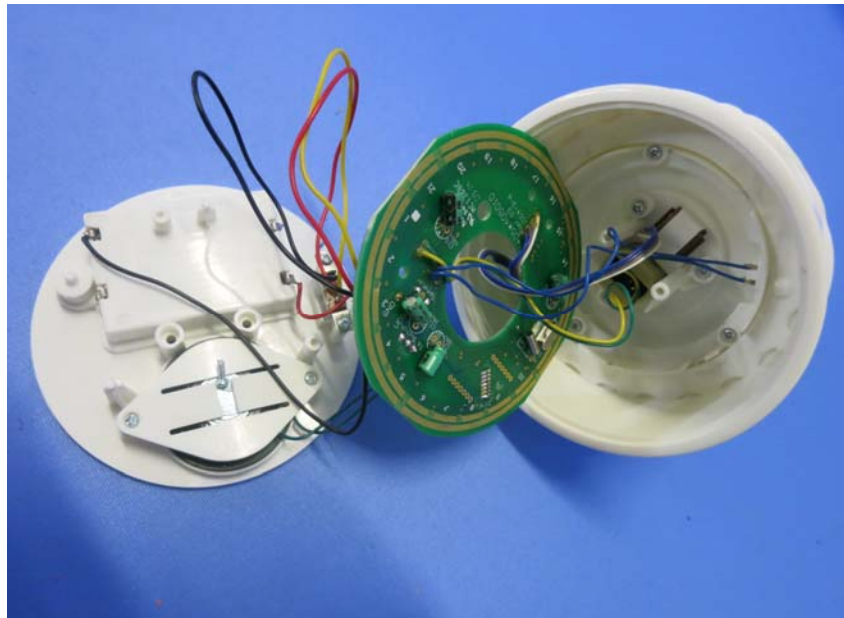

INTERTEK TESTING SERVICE

Report: 14041200HKG-001

Equipment Photographs

Model : XKT2405

(Internal)

INTERTEK TESTING SERVICE

Report: 14041200HKG-001

Equipment Photographs

Model : XKT2405

(Internal)

INTERTEK TESTING SERVICE

Report: 14041200HKG-001

Equipment Photographs

Model : XKT2405

(Internal)

FCC ID: SQ9XKT2405
IC: 5768A-XKT2405