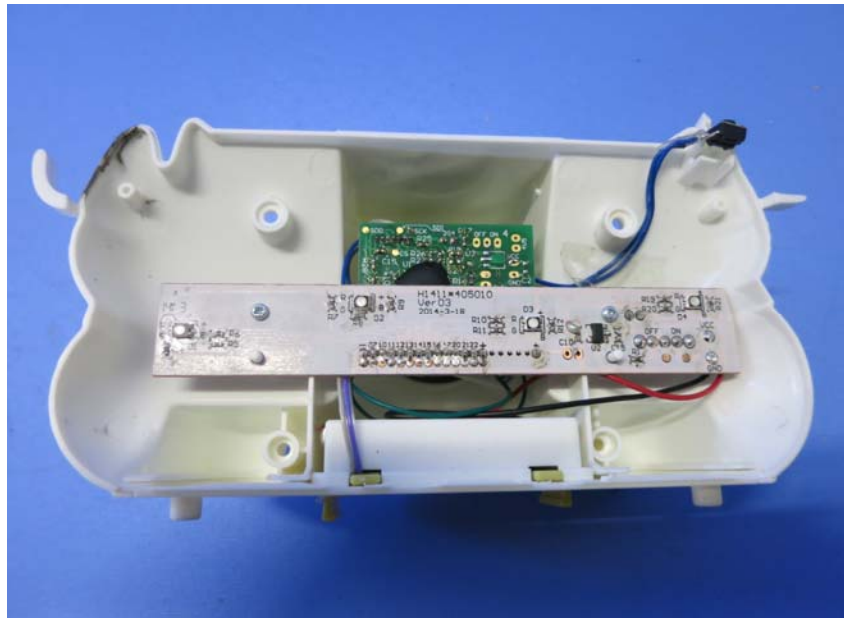

INTERTEK TESTING SERVICE

Report: 14041198HKG-001

Equipment Photographs

Model : XKT1411

(Internal)

FCC ID: SQ9XKT1411
IC: 5768A-XKT1411

INTERTEK TESTING SERVICE

Report: 14041198HKG-001

Equipment Photographs

Model : XKT1411

(Internal)

INTERTEK TESTING SERVICE

Report: 14041198HKG-001

Equipment Photographs

Model : XKT1411

(Internal)

FCC ID: SQ9XKT1411
IC: 5768A-XKT1411

INTERTEK TESTING SERVICE

Report: 14041198HKG-001

Equipment Photographs

Model : XKT1411

(Internal)

INTERTEK TESTING SERVICE

Report: 14041198HKG-001

Equipment Photographs

Model : XKT1411

(Internal)

FCC ID: SQ9XKT1411
IC: 5768A-XKT1411

INTERTEK TESTING SERVICE

Report: 14041198HKG-001

Equipment Photographs

Model : XKT1411