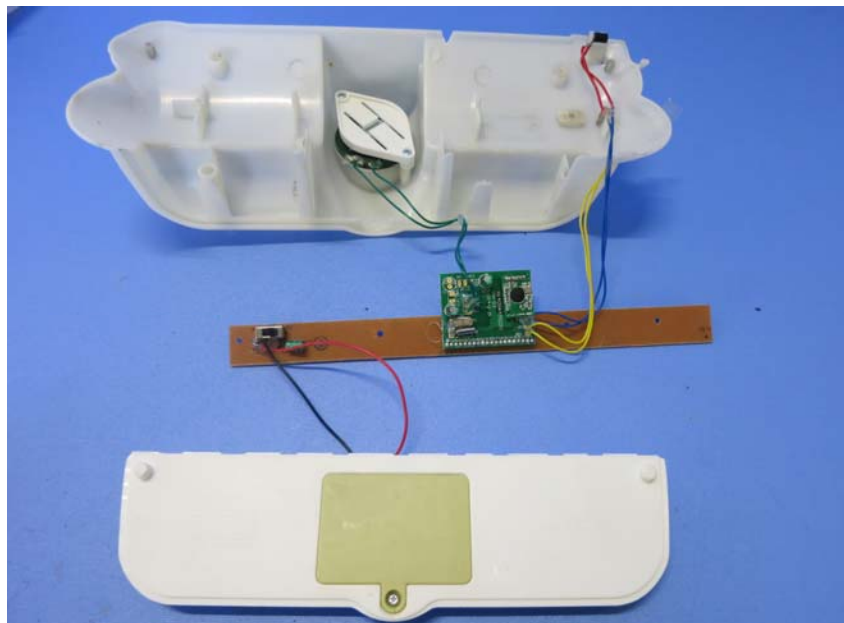

INTERTEK TESTING SERVICE

Report: 14041196HKG-001

Equipment Photographs

Model : XKT1409

(Internal)

FCC ID: SQ9XKT1409
IC: 5768A-XKT1409

INTERTEK TESTING SERVICE

Report: 14041196HKG-001

Equipment Photographs

Model : XKT1409

(Internal)

INTERTEK TESTING SERVICE

Report: 14041196HKG-001

Equipment Photographs

Model : XKT1409

(Internal)

INTERTEK TESTING SERVICE

Report: 14041196HKG-001

Equipment Photographs

Model : XKT1409

(Internal)

INTERTEK TESTING SERVICE

Report: 14041196HKG-001

Equipment Photographs