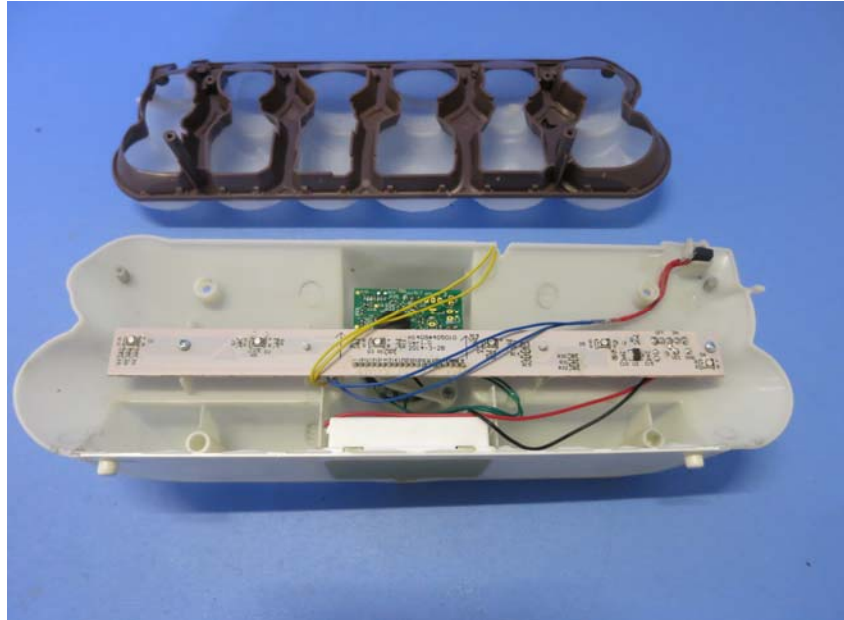

INTERTEK TESTING SERVICE

Report: 14041196HKG-001

Equipment Photographs

Model : XKT1409

(Internal)

FCC ID: SQ9XKT1409
IC: 5768A-XKT1409

INTERTEK TESTING SERVICE

Report: 14041196HKG-001

Equipment Photographs

Model : XKT1409

(Internal)

INTERTEK TESTING SERVICE

Report: 14041196HKG-001

Equipment Photographs

Model : XKT1409

(Internal)

INTERTEK TESTING SERVICE

Report: 14041196HKG-001

Equipment Photographs

Model : XKT1409

(Internal)

INTERTEK TESTING SERVICE

Report: 14041196HKG-001

Equipment Photographs