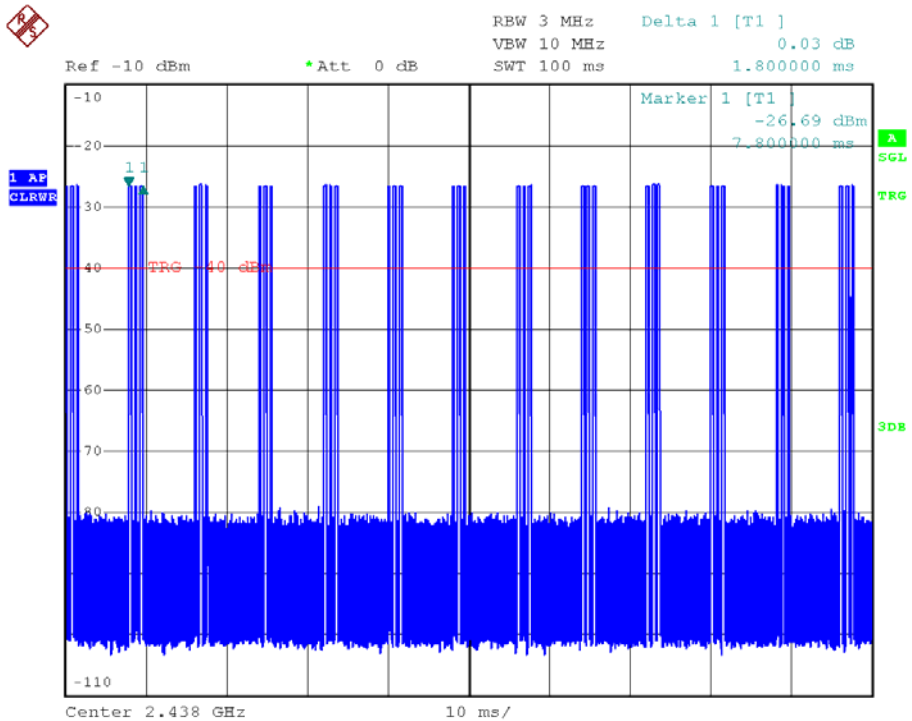

# INTERTEK TESTING SERVICES

Report No.: HK11041422-1  
Sample No.: 1/1

Timing Plot – Pursuant to FCC Part 15 Section 15. 249 Requirement