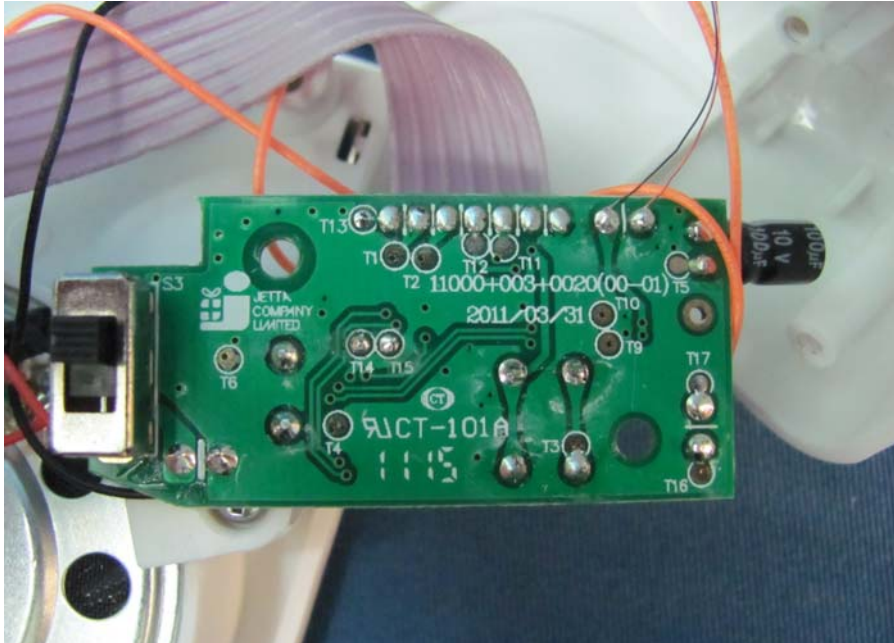

INTERTEK TESTING SERVICE

Report No.: HK11041422-1

Equipment Photographs

Model : XKT1100

(Internal)