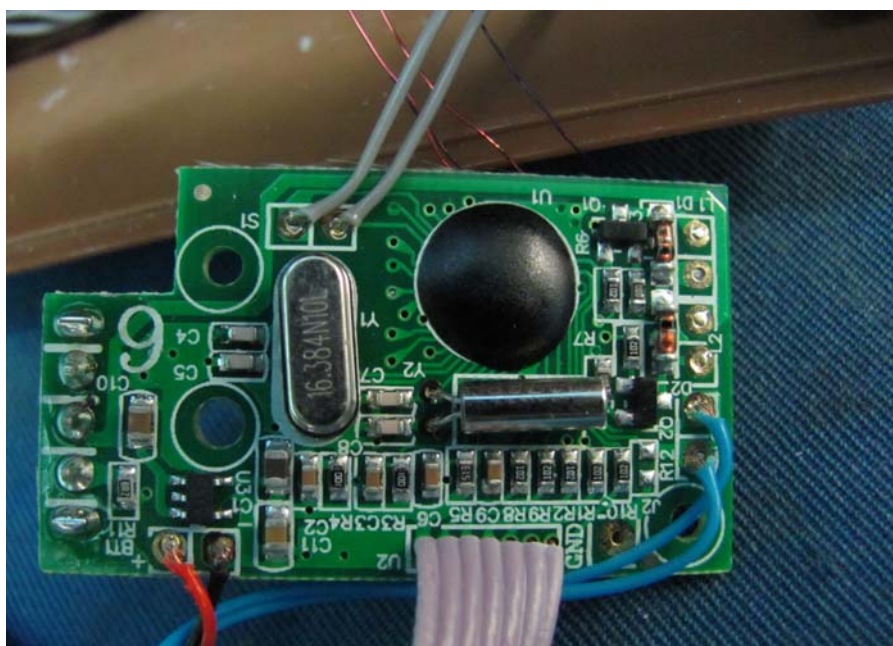

INTERTEK TESTING SERVICE

Report No.: HK12050280-1

Equipment Photographs

Model: XKT1046

(Internal)

INTERTEK TESTING SERVICE

Report No.: HK12050280-1

Equipment Photographs

Model: XKT1046

(Internal)

INTERTEK TESTING SERVICE

Report No.: HK12050280-1

Equipment Photographs

Model: XKT1046

(Internal)

INTERTEK TESTING SERVICE