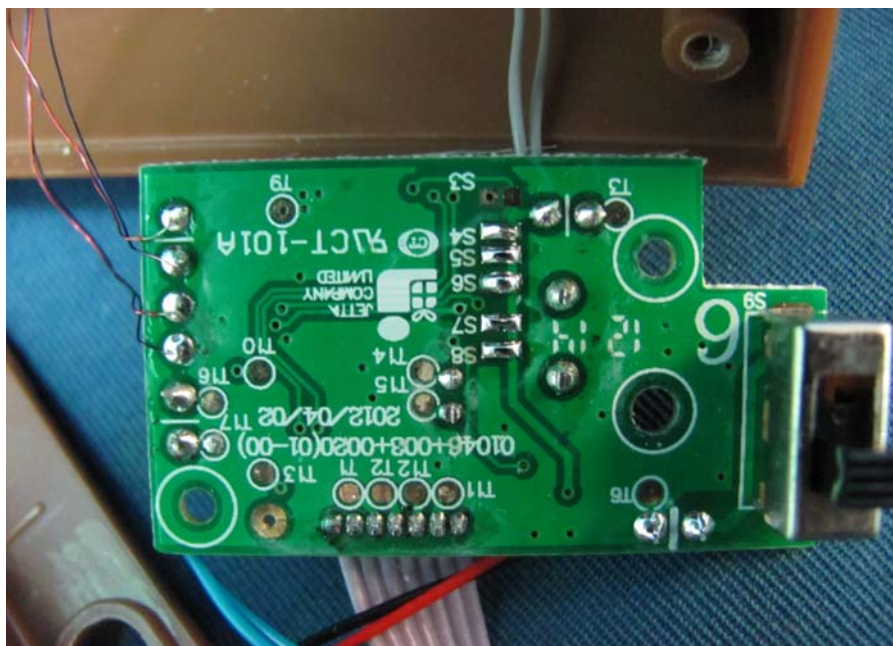

INTERTEK TESTING SERVICE

Report No.: HK12050280-1

Equipment Photographs

Model: XKT1046

(Internal)

INTERTEK TESTING SERVICE

Report No.: HK12050280-1

Equipment Photographs

Model: XKT1046

(Internal)

INTERTEK TESTING SERVICE

Report No.: HK12050280-1

Equipment Photographs

Model: XKT1046

(Internal)

INTERTEK TESTING SERVICE