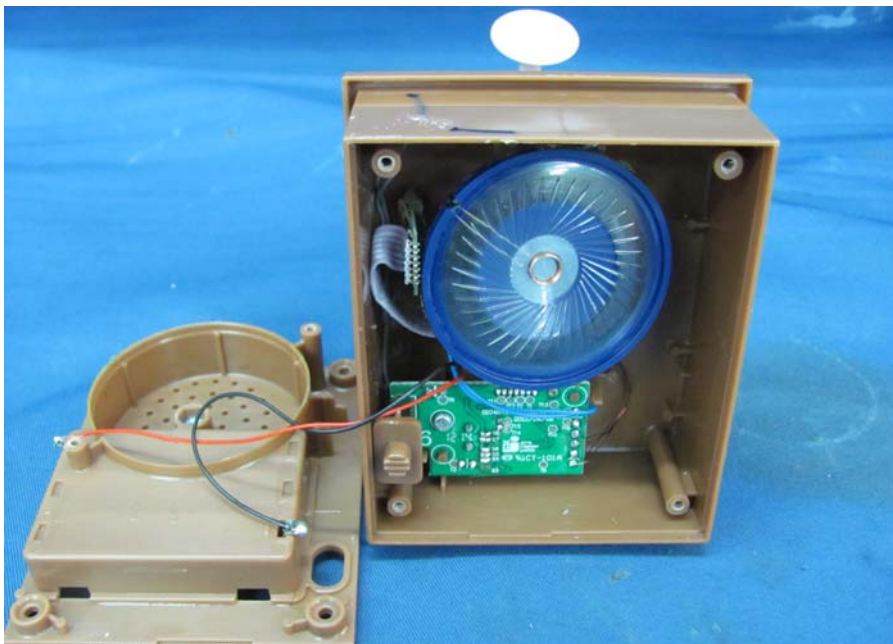

INTERTEK TESTING SERVICE

Report No.: HK12050280-1

Equipment Photographs

Model: XKT1046

(Internal)

INTERTEK TESTING SERVICE

Report No.: HK12050280-1

Equipment Photographs

Model: XKT1046

(Internal)

INTERTEK TESTING SERVICE

Report No.: HK12050280-1

Equipment Photographs

Model: XKT1046

(Internal)

INTERTEK TESTING SERVICE