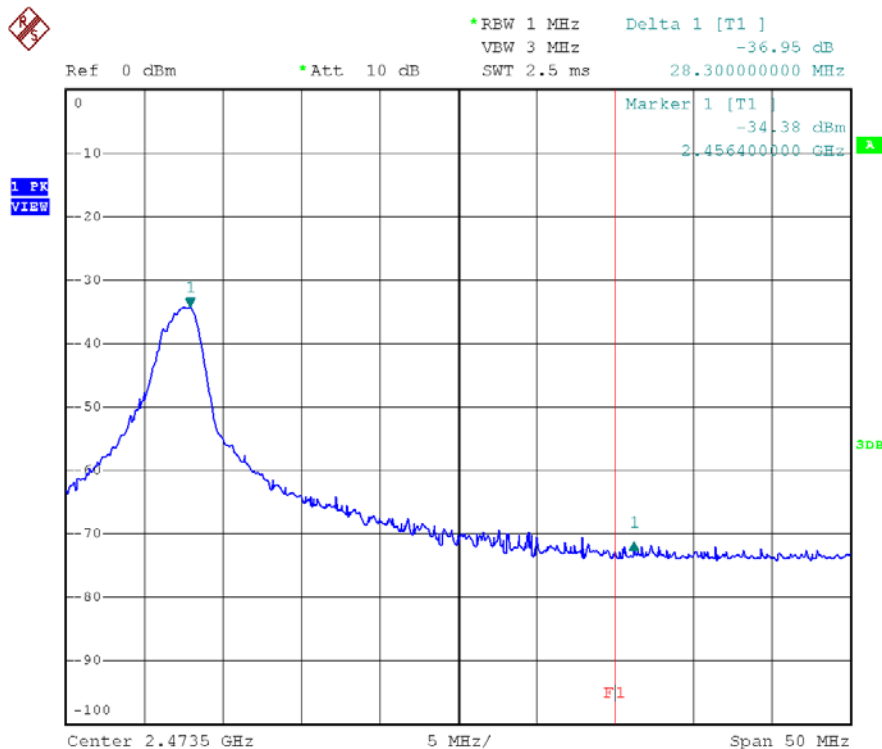

INTERTEK TESTING SERVICES

Report No.: HK12050280-1
Sample No.: 1/1

Bandedge Pot – Pursuant to FCC Part 15 Section 15. 249 Requirement

(Pass/Fail)