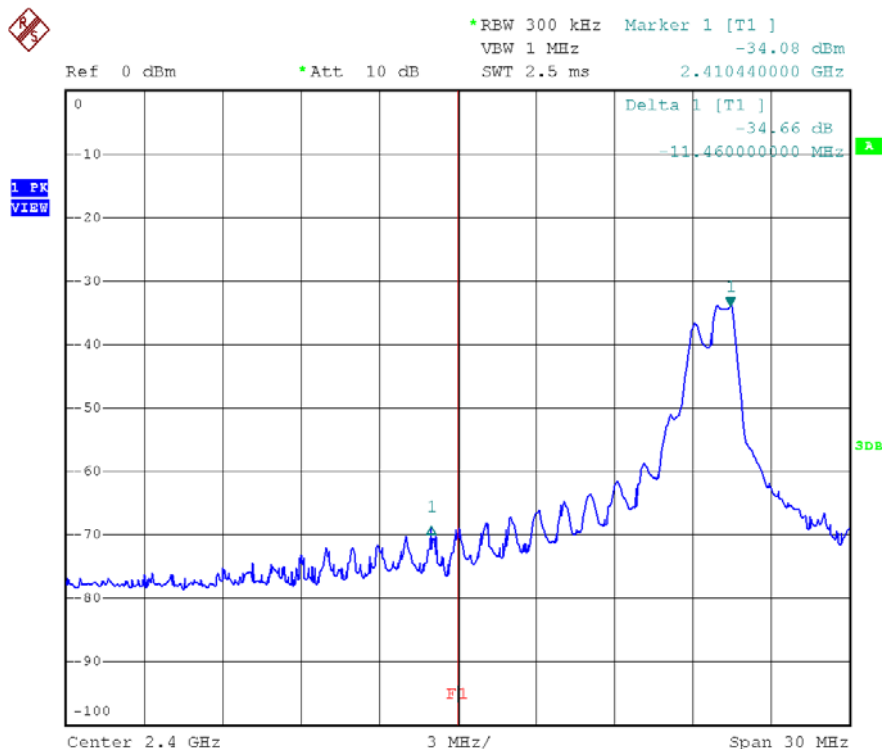

INTERTEK TESTING SERVICES

Report No.: HK12050280-1
Sample No.: 1/1

Bandedge Pot – Pursuant to FCC Part 15 Section 15. 249 Requirement

(Pass/Fail)