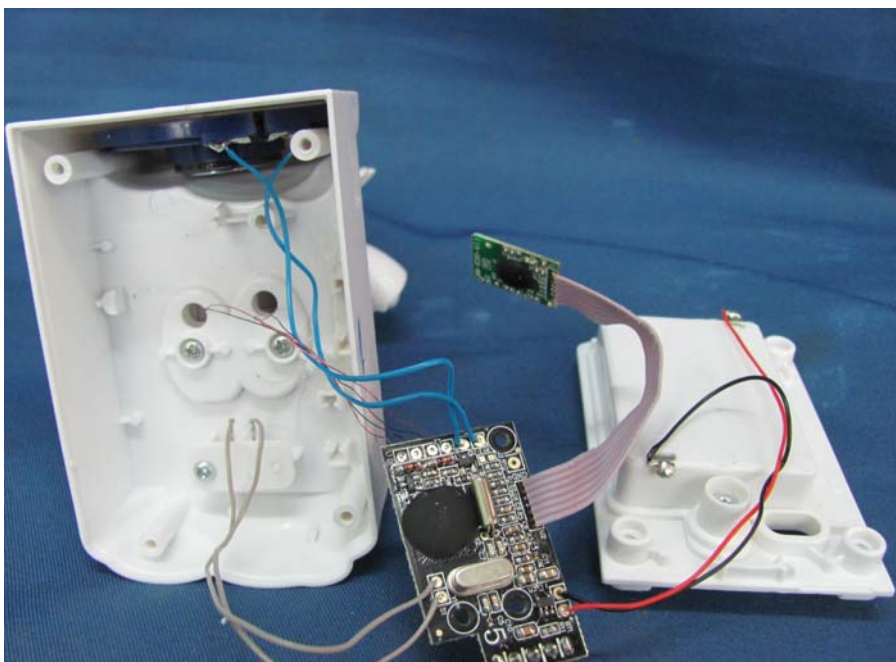

INTERTEK TESTING SERVICE

Report No.: HK12060279-1

Equipment Photographs

Model: XKT1045

(Internal)

FCC ID: SQ9XKT1045
IC: 5768A-XKT1045

INTERTEK TESTING SERVICE

Report No.: HK12060279-1

Equipment Photographs

Model: XKT1045

(Internal)

INTERTEK TESTING SERVICE

Report No.: HK12060279-1

Equipment Photographs

Model: XKT1045

(Internal)