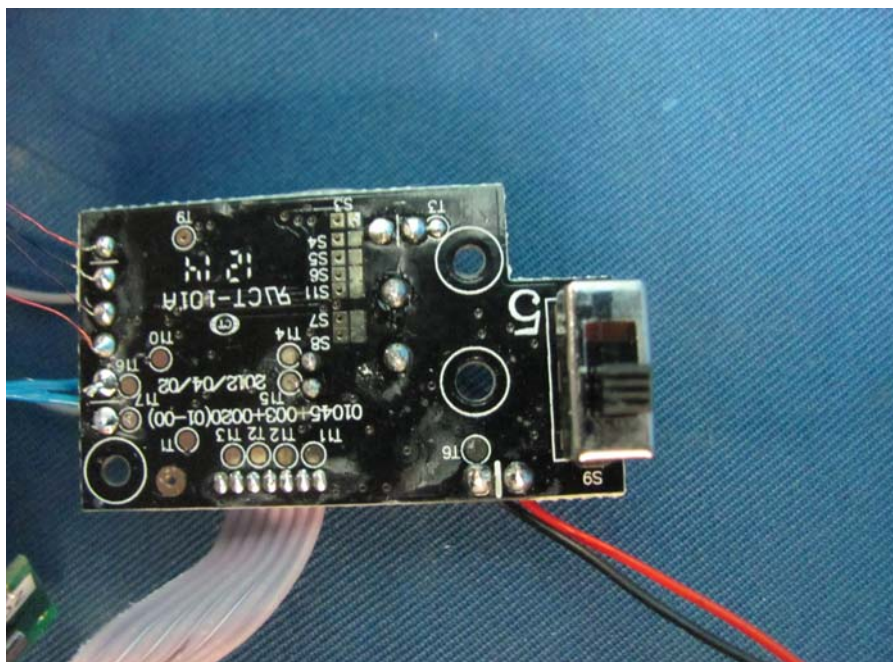

INTERTEK TESTING SERVICE

Report No.: HK12060279-1

Equipment Photographs

Model: XKT1045

(Internal)

FCC ID: SQ9XKT1045
IC: 5768A-XKT1045

INTERTEK TESTING SERVICE

Report No.: HK12060279-1

Equipment Photographs

Model: XKT1045

(Internal)

INTERTEK TESTING SERVICE

Report No.: HK12060279-1

Equipment Photographs

Model: XKT1045

(Internal)