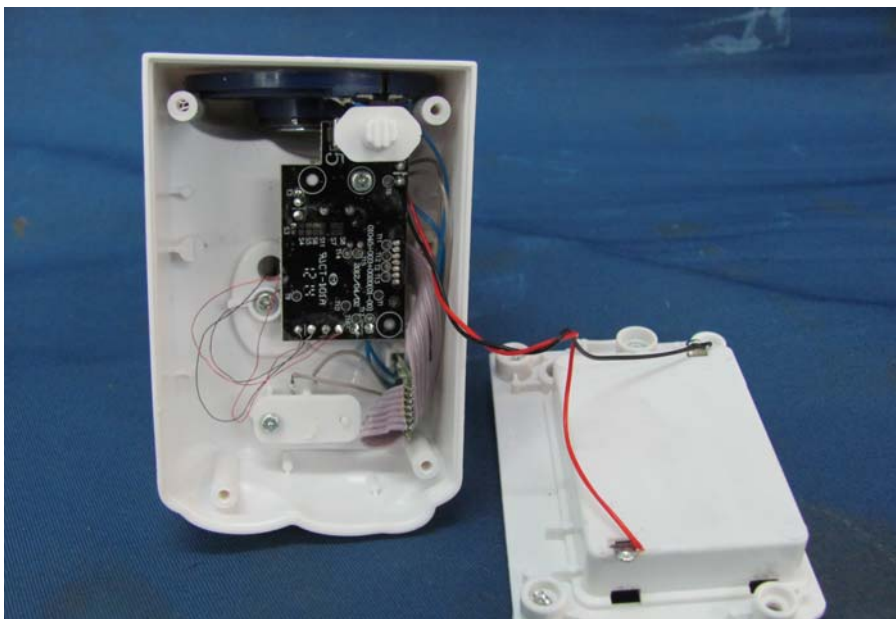

INTERTEK TESTING SERVICE

Report No.: HK12060279-1

Equipment Photographs

Model: XKT1045

(Internal)

FCC ID: SQ9XKT1045
IC: 5768A-XKT1045

INTERTEK TESTING SERVICE

Report No.: HK12060279-1

Equipment Photographs

Model: XKT1045

(Internal)

INTERTEK TESTING SERVICE

Report No.: HK12060279-1

Equipment Photographs

Model: XKT1045

(Internal)