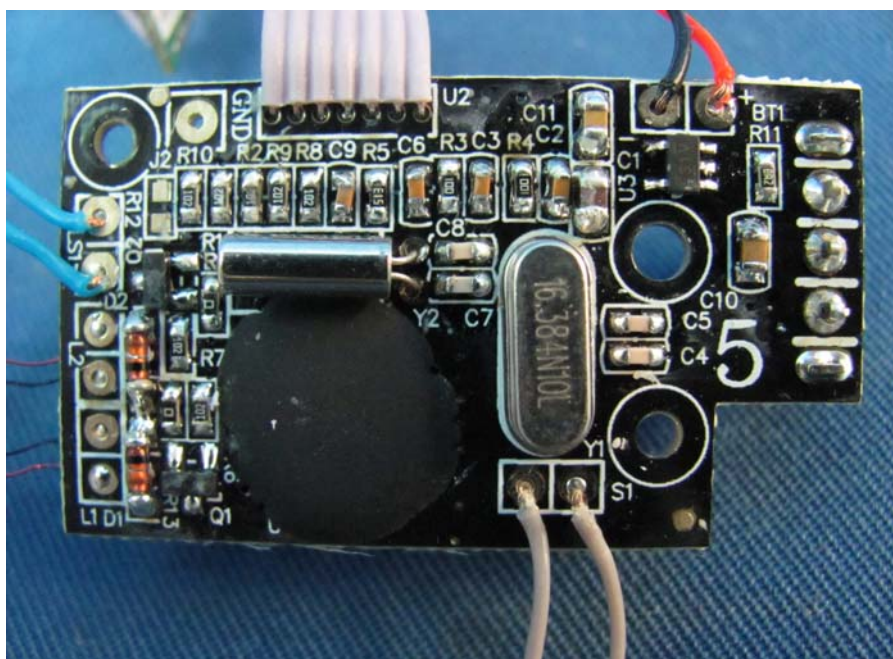

INTERTEK TESTING SERVICE

Report No.: HK12060279-1

Equipment Photographs

Model: XKT1045

(Internal)

FCC ID: SQ9XKT1045
IC: 5768A-XKT1045

INTERTEK TESTING SERVICE

Report No.: HK12060279-1

Equipment Photographs

Model: XKT1045

(Internal)

INTERTEK TESTING SERVICE

Report No.: HK12060279-1

Equipment Photographs

Model: XKT1045

(Internal)