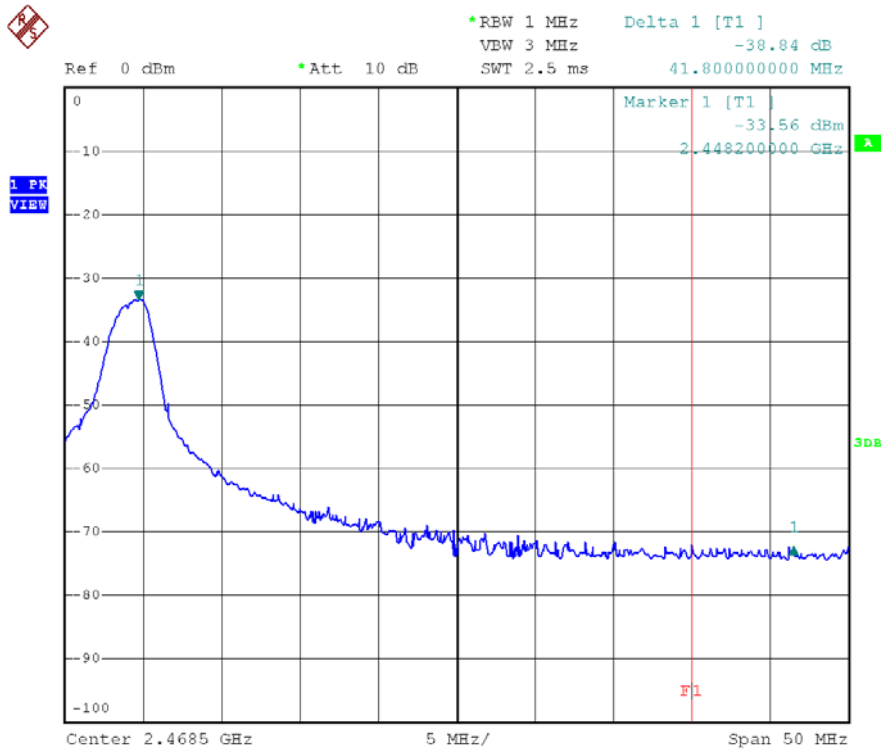

INTERTEK TESTING SERVICES

Report No.: HK12050279-1
Sample No.: 1/1

Bandedge Pot – Pursuant to FCC Part 15 Section 15.249 Requirement

(Pass/Fail)