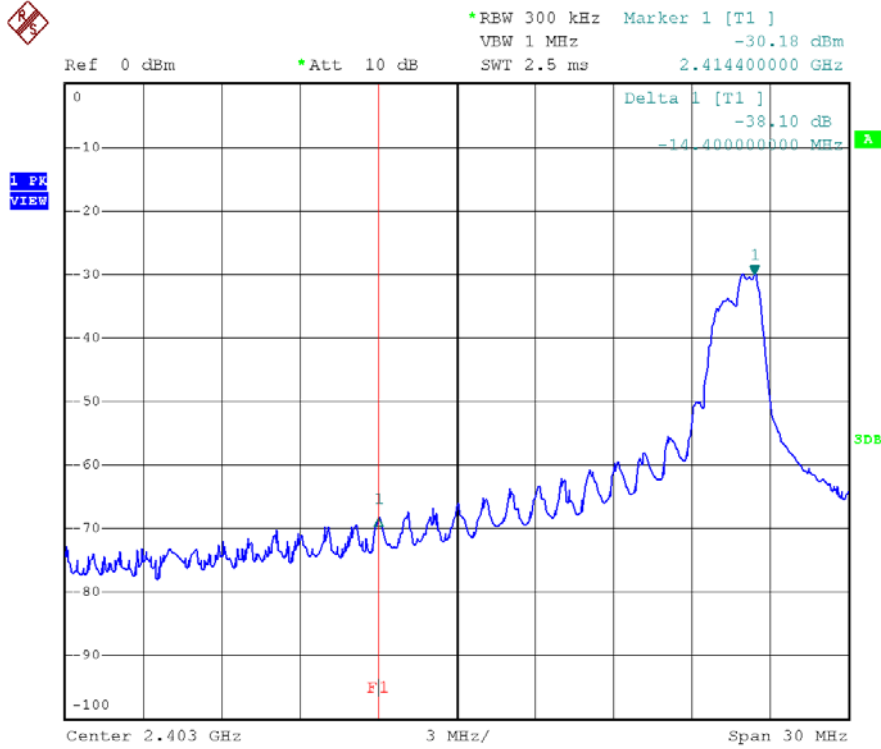

INTERTEK TESTING SERVICES

Report No.: HK12050279-1
Sample No.: 1/1

Bandedge Pot – Pursuant to FCC Part 15 Section 15.249 Requirement

(Pass/Fail)