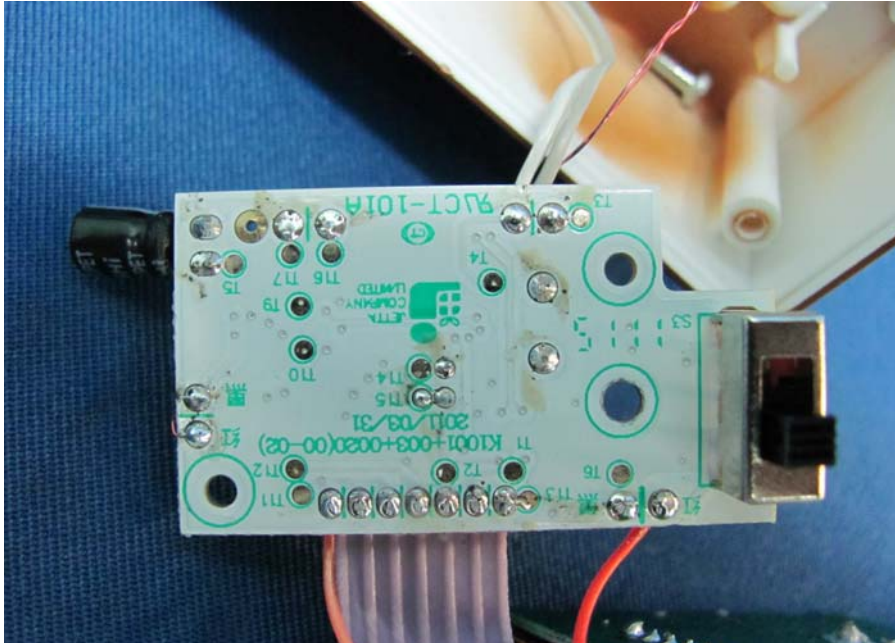

INTERTEK TESTING SERVICE

Report No.: HK11051603-1

Equipment Photographs

Model : XKT1001

(Internal)