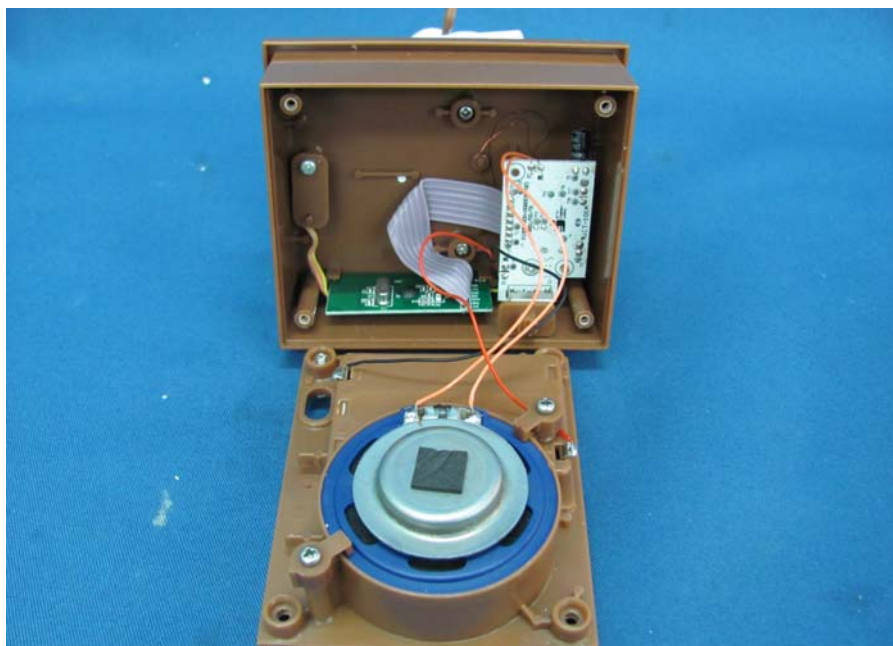

INTERTEK TESTING SERVICE

Report No.: HK11041365-1

Equipment Photographs

Model : XKT1000

(Internal)

INTERTEK TESTING SERVICE

Report No.: HK11041365-1

Equipment Photographs

Model : XKT1000

(Internal)

INTERTEK TESTING SERVICE

Report No.: HK11041365-1

Equipment Photographs

Model : XKT1000

(Internal)

INTERTEK TESTING SERVICE

Report No.: HK11041365-1

Equipment Photographs

Model : XKT1000

(Internal)

INTERTEK TESTING SERVICE

Report No.: HK11041365-1

Equipment Photographs

Model : XKT1000