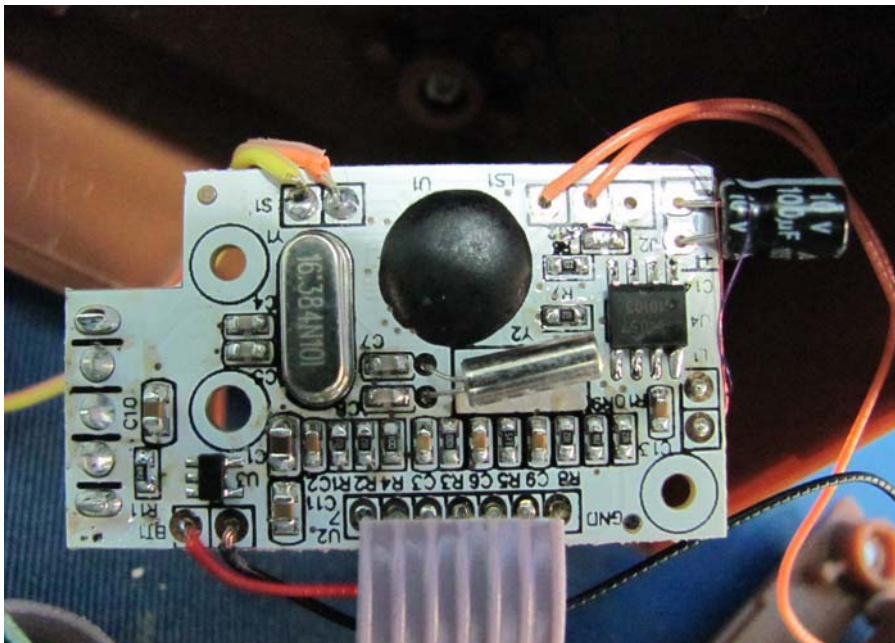

INTERTEK TESTING SERVICE

Report No.: HK11041365-1

Equipment Photographs

Model : XKT1000

(Internal)