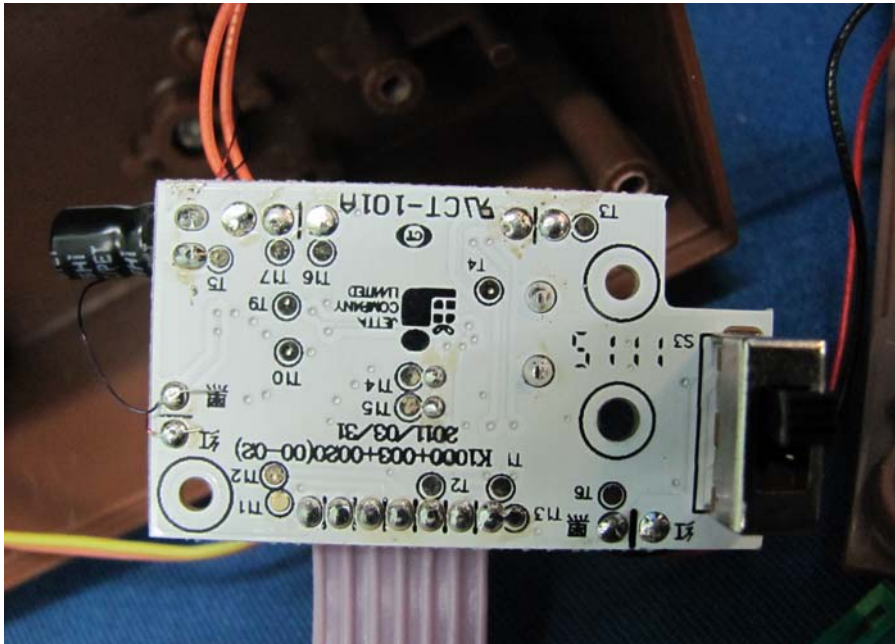

INTERTEK TESTING SERVICE

Report No.: HK11041365-1

Equipment Photographs

Model : XKT1000

(Internal)