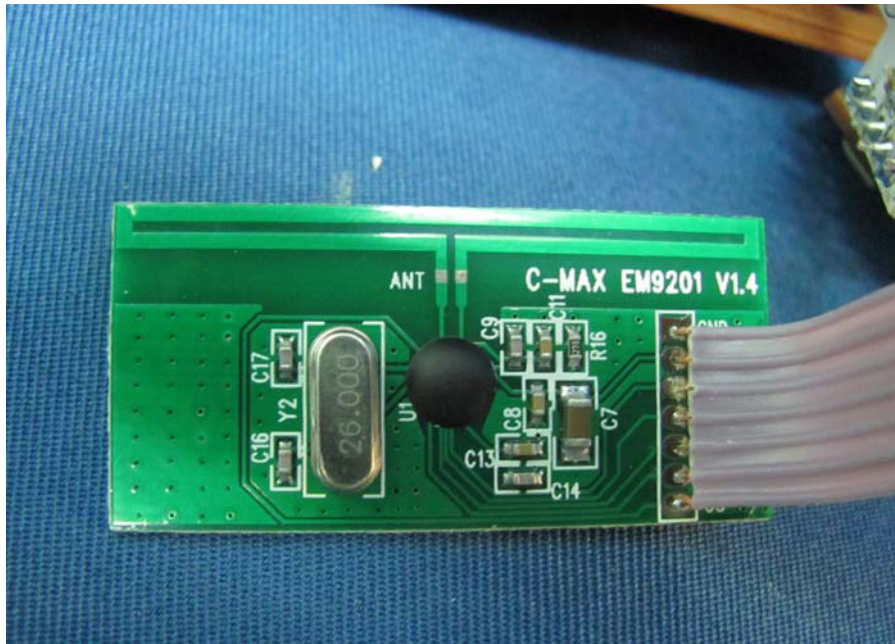

Model : XKT1000

(Internal)

INTERTEK TESTING SERVICE

Report No.: HK11041365-1

Equipment Photographs

Model : XKT1000

(Internal)

INTERTEK TESTING SERVICE