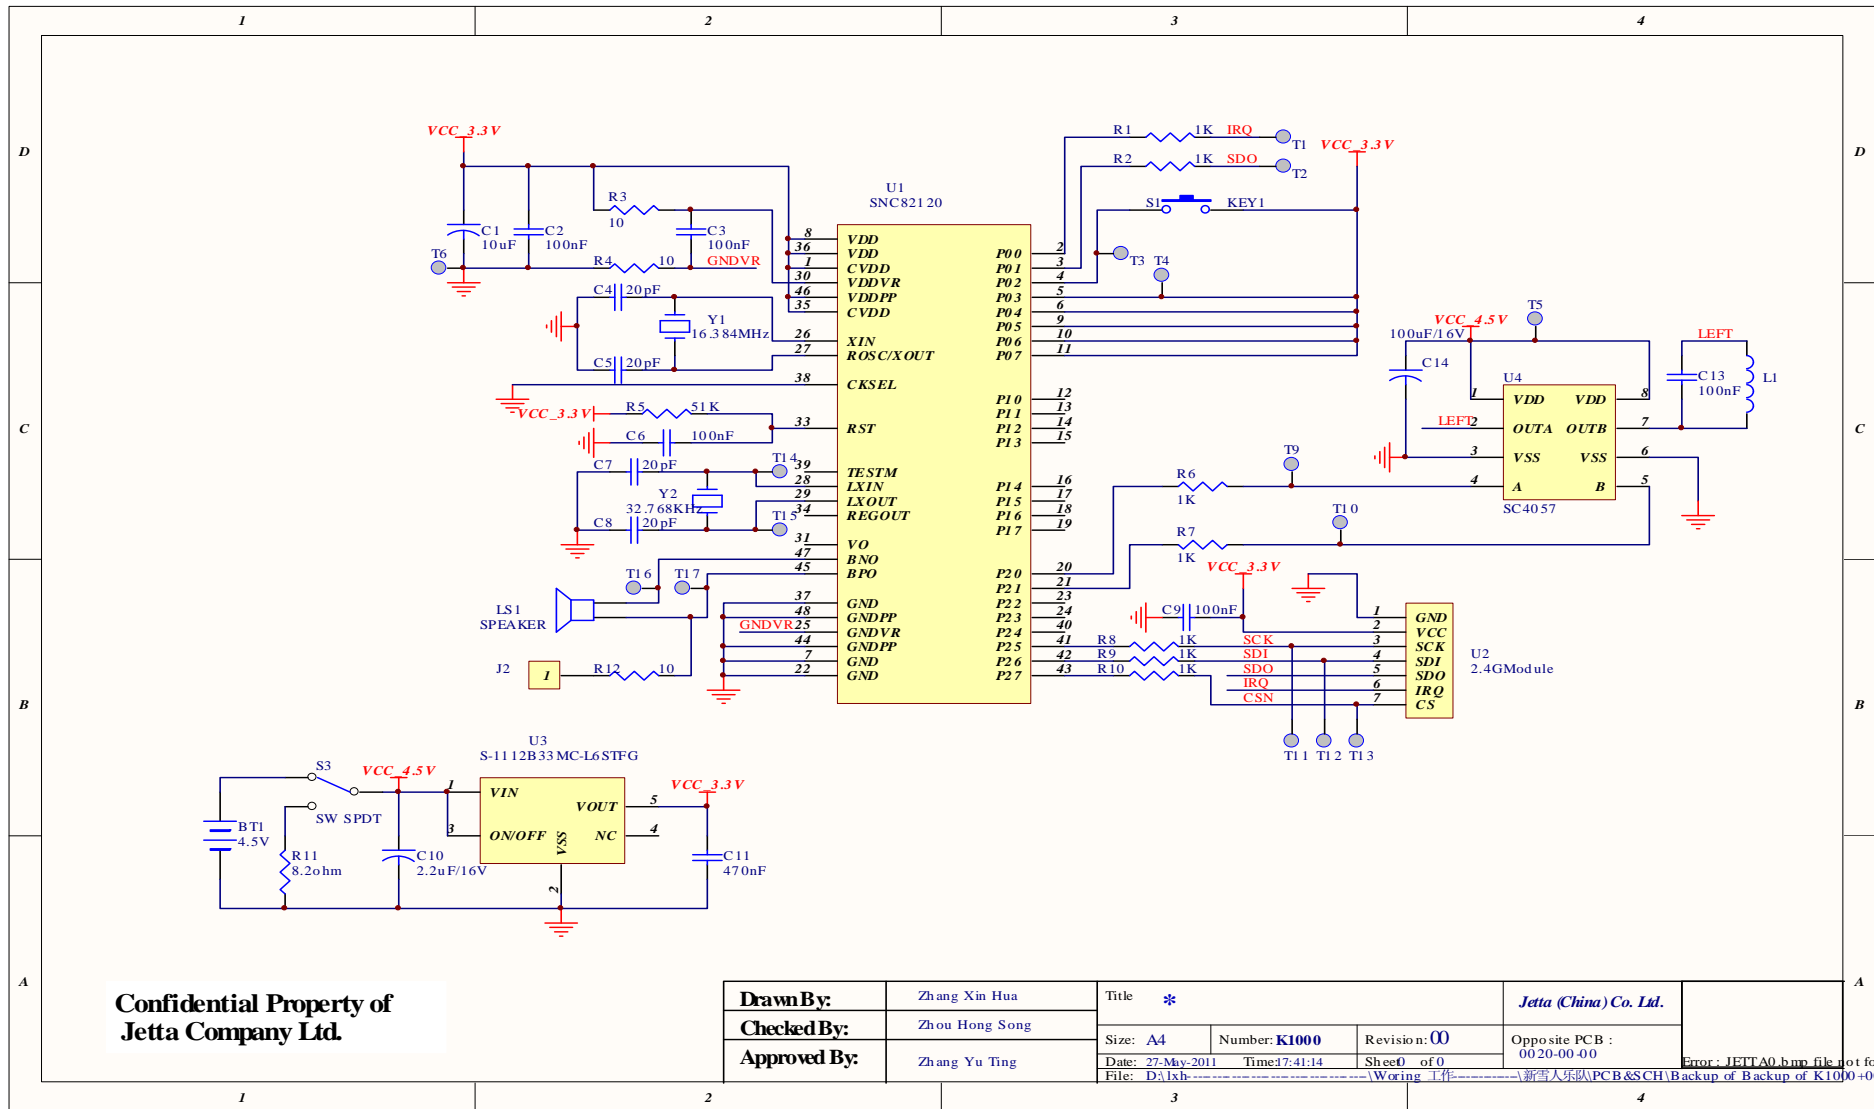

FCC ID: SQ9XKT1000

IC: 5768A-XKT1000

Confidential Property of
Jetta Company Ltd.

Drawn By:	Zhang Xin Hua	Title *			Jetta (China) Co. Ltd.
Checked By:	Zhou Hong Song	Size: A4	Number: K1000	Revision: 00	Opposite PCB : 0020-00-00
Approved By:	Zhang Yu Ting	Date: 27-May-2011	Time: 17:41:14	Sheet 0 of 0	
		File: D:\lxh-----Working 工作-----\新晋人张洪(S&SCH)\Backup of Backup of K1000-00			Error: JETTA0.bmm file not fo

C

B

A

D

C

B

A

COMPANY:				C-MAX			
TITLE:				EM9201 V1.4			
DRAWN:	DATED:	CODE:	SIZE:	DRAWING NO:	REV:		
CHECKED:	DATED:				A1		
QUALITY CONTROL:	DATED:						
RELEASED:	DATED:						
SCALE:					SHEET: 1 OF 1		