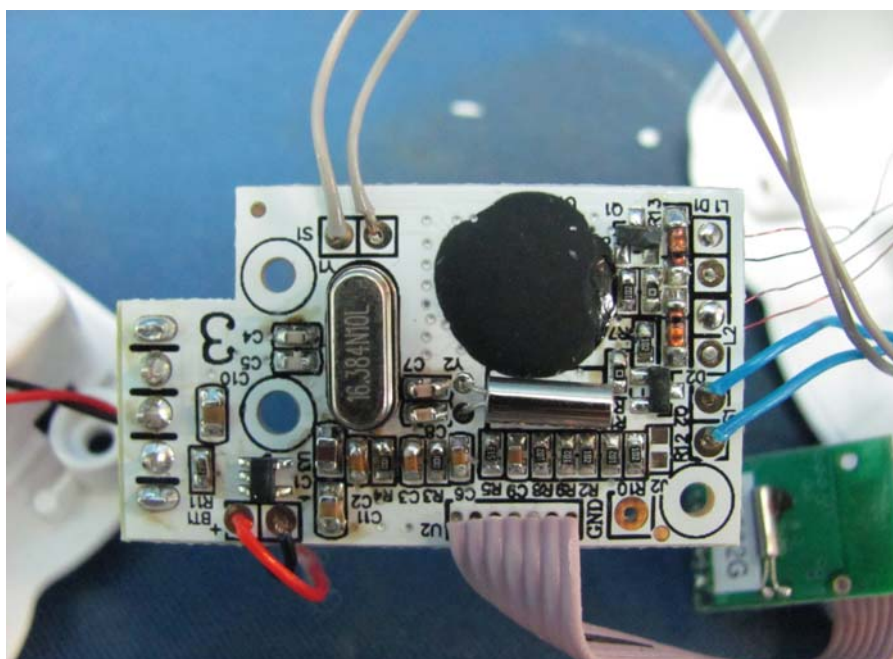


INTERTEK TESTING SERVICE

Report No.: HK12050276-1

Equipment Photographs

Model: XKT1043

(Internal)

FCC ID: SQ9XKT1043
IC: 5768A-XKT1043

INTERTEK TESTING SERVICE

Report No.: HK12050276-1

Equipment Photographs

Model: XKT1043

(Internal)

INTERTEK TESTING SERVICE

Report No.: HK12050276-1

Equipment Photographs

Model: XKT1043

(Internal)