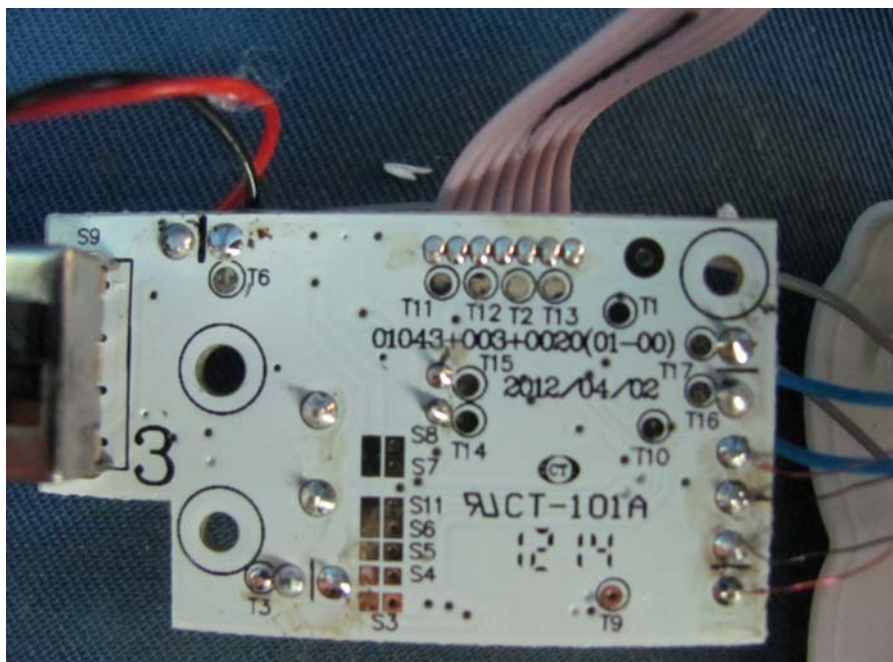


INTERTEK TESTING SERVICE

Report No.: HK12050276-1

Equipment Photographs

Model: XKT1043

(Internal)

FCC ID: SQ9XKT1043
IC: 5768A-XKT1043

INTERTEK TESTING SERVICE

Report No.: HK12050276-1

Equipment Photographs

Model: XKT1043

(Internal)

INTERTEK TESTING SERVICE

Report No.: HK12050276-1

Equipment Photographs

Model: XKT1043

(Internal)