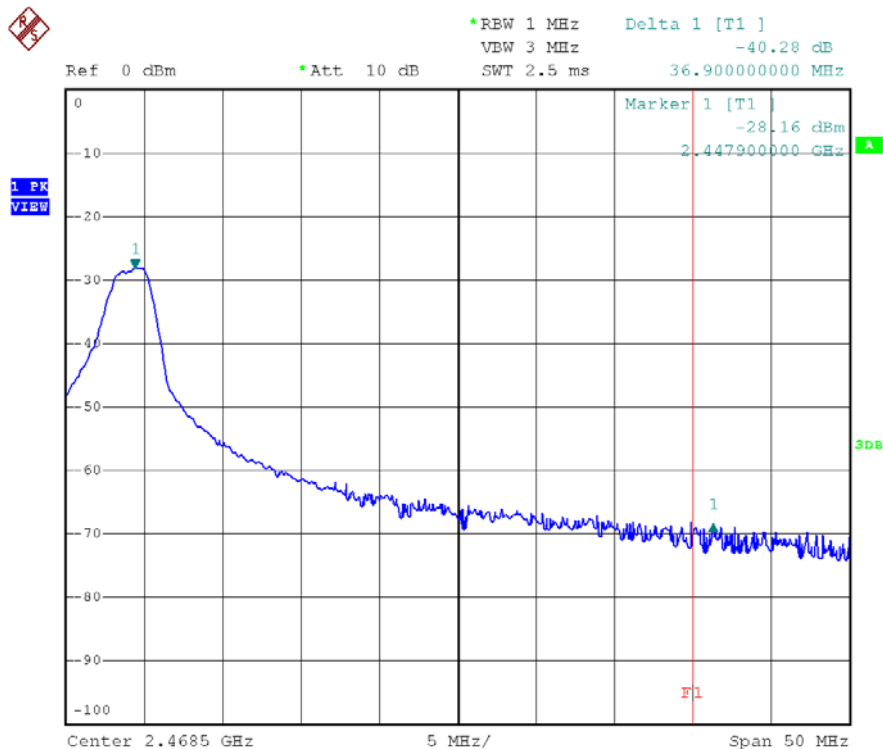

INTERTEK TESTING SERVICES

Report No.: HK12050276-1
Sample No.: 1/1

Bandedge Pot – Pursuant to FCC Part 15 Section 15. 249 Requirement

(Pass/Fail)