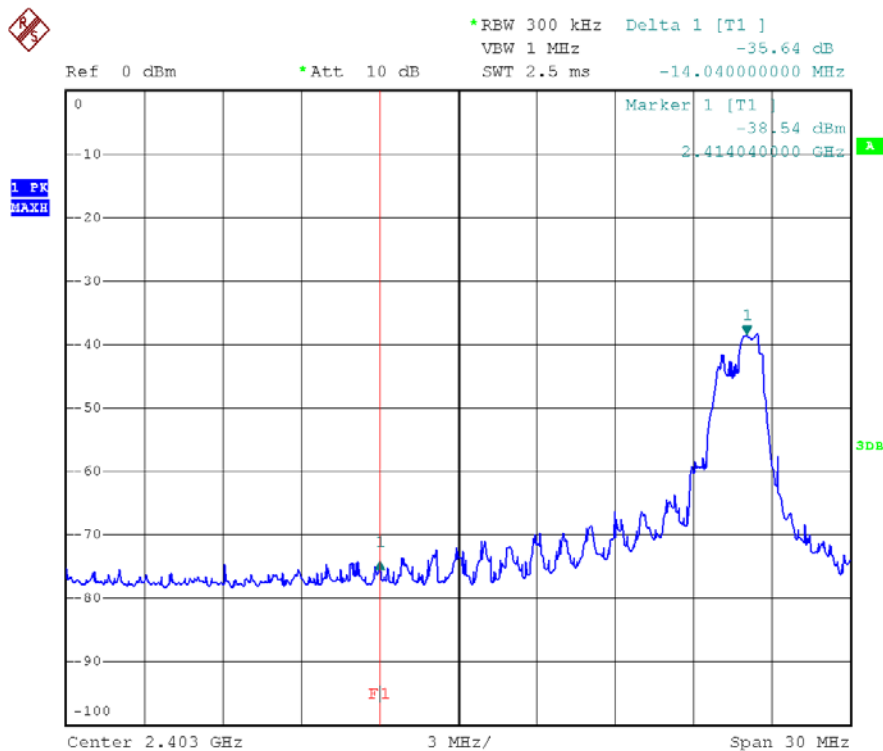

INTERTEK TESTING SERVICES

Report No.: HK12050276-1
Sample No.: 1/1

Bandedge Pot – Pursuant to FCC Part 15 Section 15. 249 Requirement

(Pass/Fail)