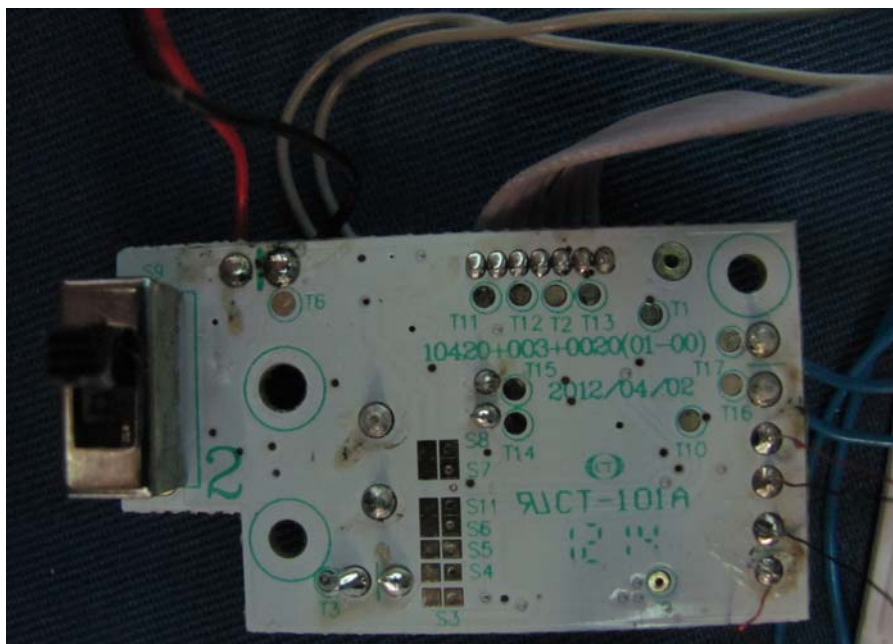

INTERTEK TESTING SERVICE

Report No.: HK12050275-1

Equipment Photographs

Model: XKT1042

(Internal)

INTERTEK TESTING SERVICE

Report No.: HK12050275-1

Equipment Photographs

Model: XKT1042

(Internal)

INTERTEK TESTING SERVICE

Report No.: HK12050275-1

Equipment Photographs

Model: XKT1042

(Internal)

INTERTEK TESTING SERVICE