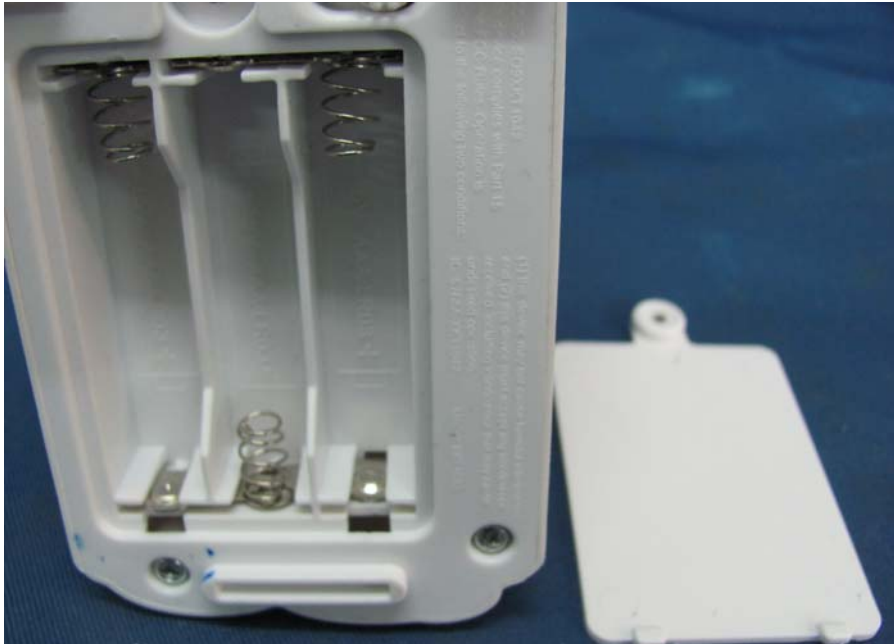

INTERTEK TESTING SERVICE

Report No.: HK12050275-1

Equipment Photographs

Model: XKT1042

(Internal)

INTERTEK TESTING SERVICE

Report No.: HK12050275-1

Equipment Photographs

Model: XKT1042

(Internal)

INTERTEK TESTING SERVICE

Report No.: HK12050275-1

Equipment Photographs

Model: XKT1042

(Internal)

INTERTEK TESTING SERVICE