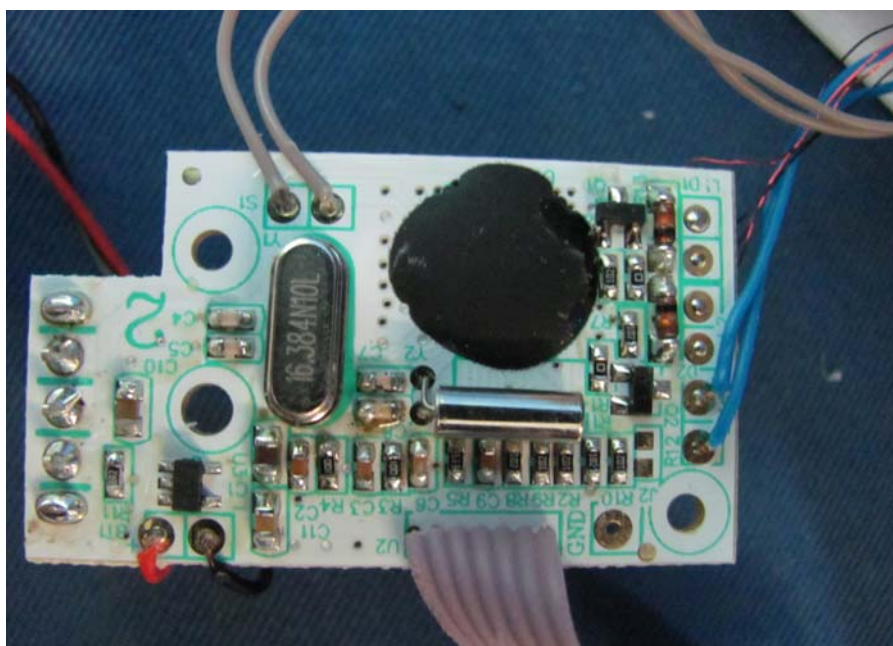

INTERTEK TESTING SERVICE

Report No.: HK12050275-1

Equipment Photographs

Model: XKT1042

(Internal)

INTERTEK TESTING SERVICE

Report No.: HK12050275-1

Equipment Photographs

Model: XKT1042

(Internal)

INTERTEK TESTING SERVICE

Report No.: HK12050275-1

Equipment Photographs

Model: XKT1042

(Internal)

INTERTEK TESTING SERVICE