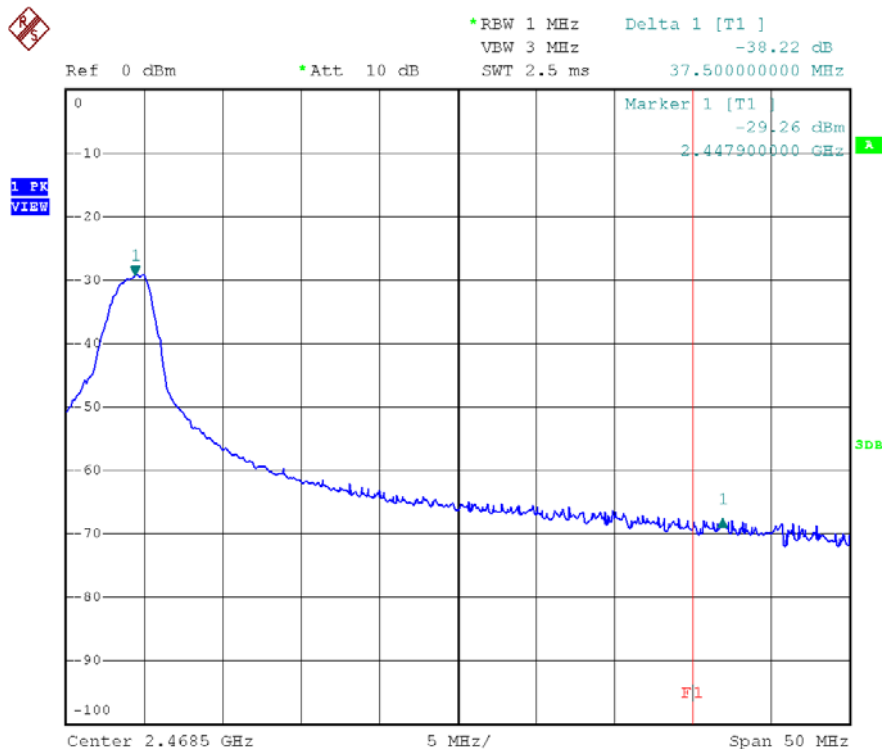

INTERTEK TESTING SERVICES

Report No.: HK12050275-1
Sample No.: 1/1

Bandedge Pot – Pursuant to FCC Part 15 Section 15. 249 Requirement

(Pass/Fail)