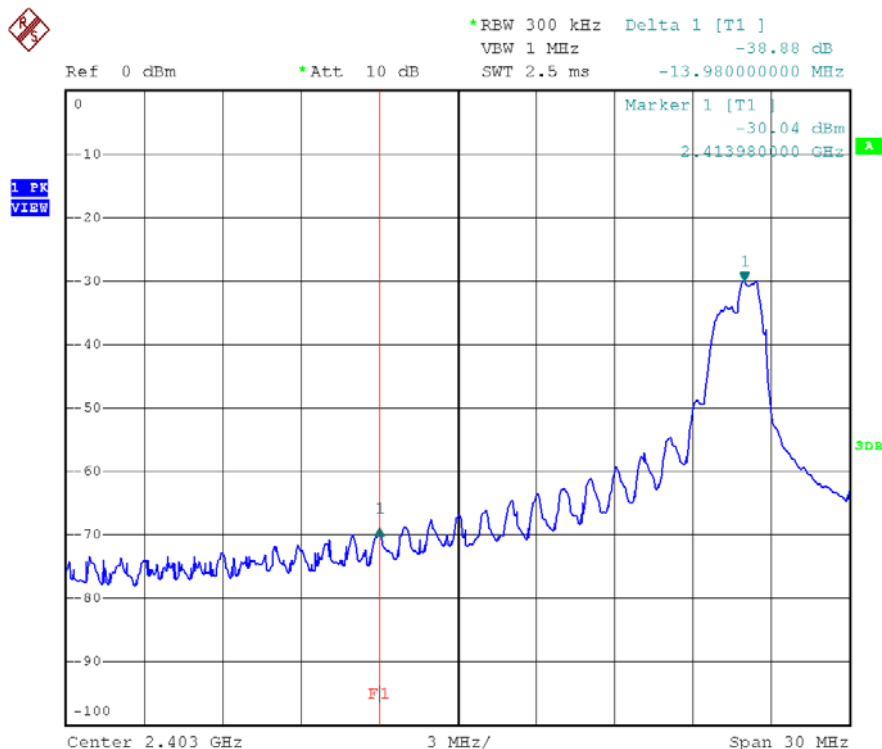

INTERTEK TESTING SERVICES

Report No.: HK12050275-1
Sample No.: 1/1

Bandedge Pot – Pursuant to FCC Part 15 Section 15. 249 Requirement

(Pass/Fail)