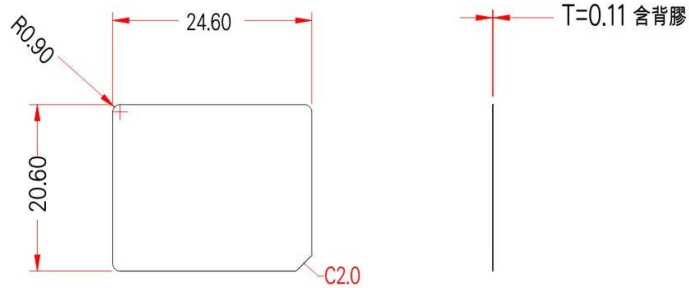

Model No label

REV	DATE	DESCRIPTION	DESIGN	APP'D

1:1

100% Size
Print Reference

2:1

Bitatek 銀鐸科技股份有限公司					
SCALE:	1:1	UNIT:	mm	MODEL:	IT9000
FINISH:			MATERIAL:		
DESIGN:	Vicki-lin		TITLE:		Model No label
CHK:					
APP'D:			P/N:		4G57-BB000201
A4			RLJWME:		REV