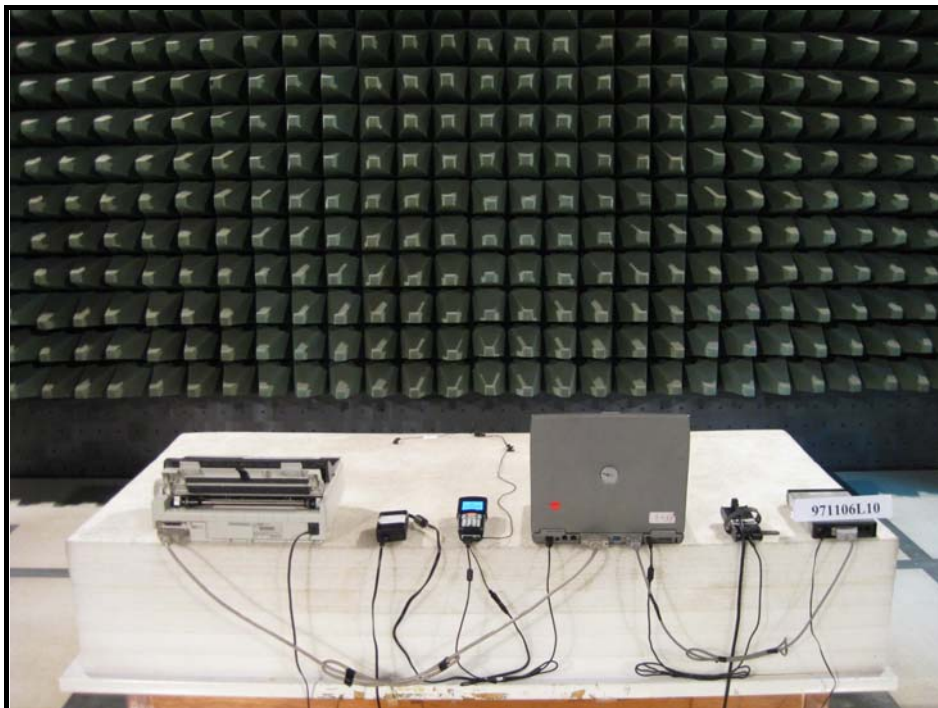

PHOTOGRAPHS OF THE TEST CONFIGURATION

FOR WLAN FUNCTION

CONDUCTED EMISSION TEST

(TEST MODE A)

CONDUCTED EMISSION TEST (TEST MODE B)

RADIATED EMISSION TEST (TEST MODE A)

RADIATED EMISSION TEST (TEST MODE B)

FOR BLUETOOTH FUNCTION
CONDUCTED EMISSION TEST
(TEST MODE A)

CONDUCTED EMISSION TEST (TEST MODE B)

RADIATED EMISSION TEST (TEST MODE A)

RADIATED EMISSION TEST (TEST MODE B)