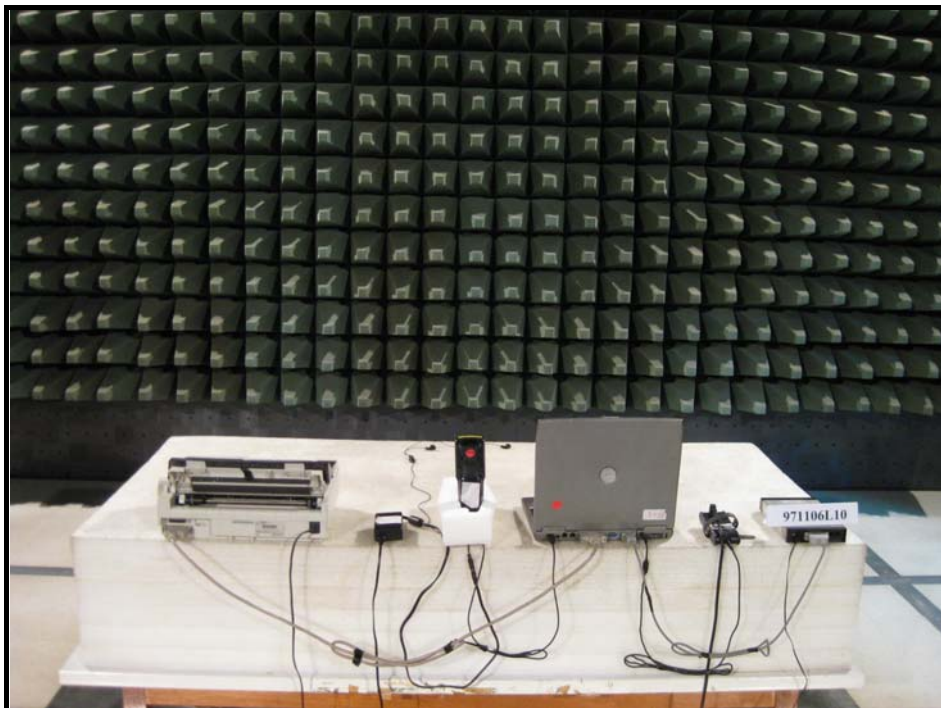

PHOTOGRAPHS OF THE TEST CONFIGURATION

FOR WLAN FUNCTION

CONDUCTED EMISSION TEST

(TEST MODE A)

CONDUCTED EMISSION TEST (TEST MODE B)

RADIATED EMISSION TEST (TEST MODE A)

RADIATED EMISSION TEST (TEST MODE B)

FOR BLUETOOTH FUNCTION
CONDUCTED EMISSION TEST
(TEST MODE A)

CONDUCTED EMISSION TEST (TEST MODE B)

RADIATED EMISSION TEST (TEST MODE A)

RADIATED EMISSION TEST (TEST MODE B)