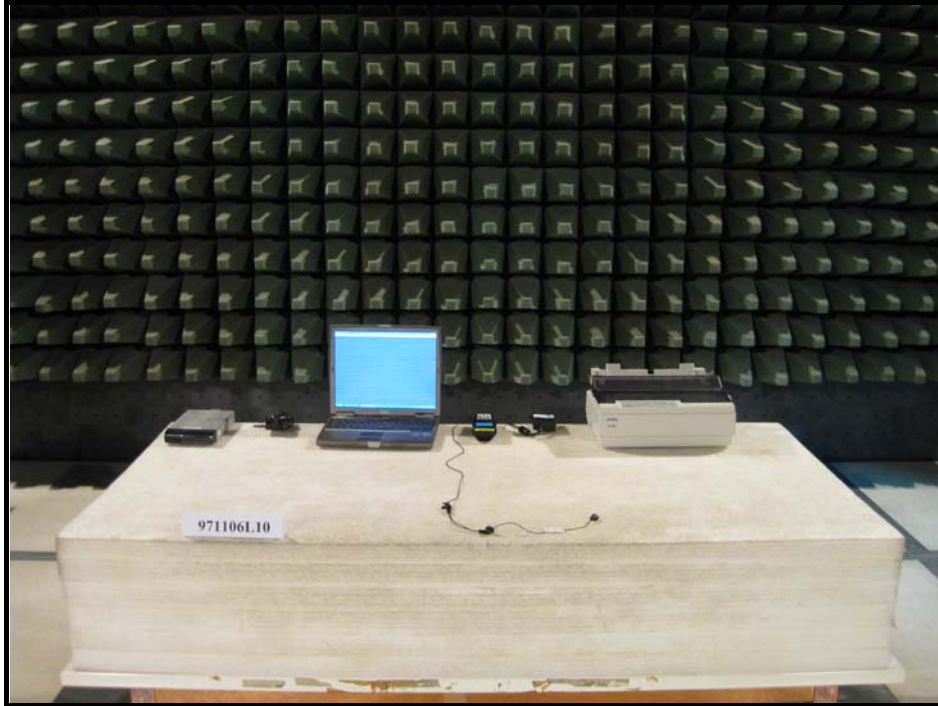

PHOTOGRAPHS OF THE TEST CONFIGURATION

FOR WLAN FUNCTION

CONDUCTED EMISSION TEST

(TEST MODE A)

CONDUCTED EMISSION TEST (TEST MODE B)

RADIATED EMISSION TEST (TEST MODE A)

RADIATED EMISSION TEST (TEST MODE B)

FOR BLUETOOTH FUNCTION
CONDUCTED EMISSION TEST
(TEST MODE A)

CONDUCTED EMISSION TEST (TEST MODE B)

RADIATED EMISSION TEST (TEST MODE A)

RADIATED EMISSION TEST (TEST MODE B)