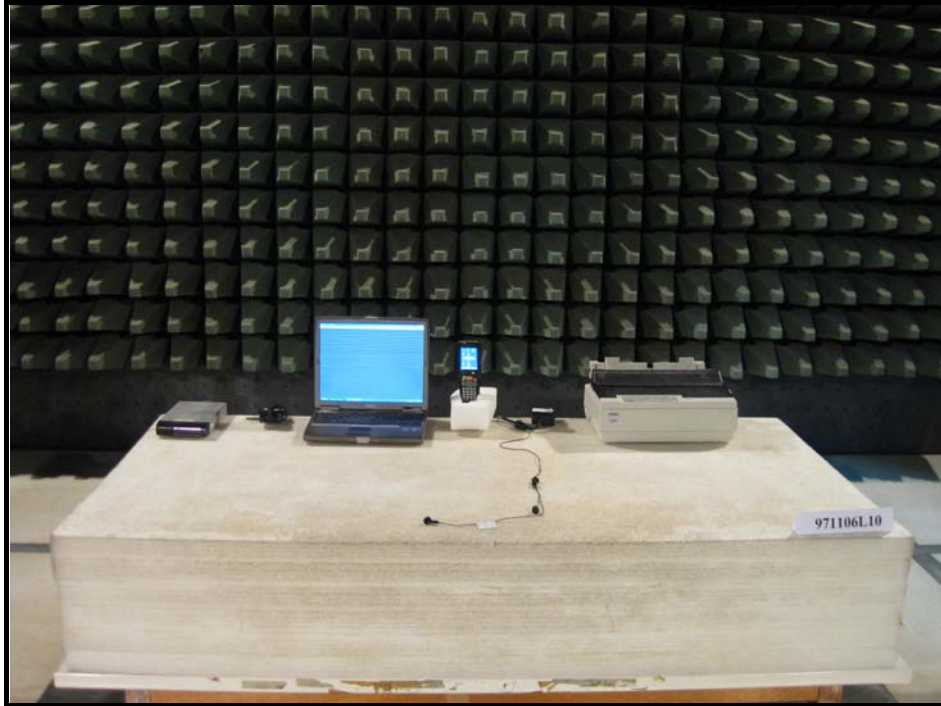

PHOTOGRAPHS OF THE TEST CONFIGURATION

FOR WLAN FUNCTION

CONDUCTED EMISSION TEST

(TEST MODE A)

CONDUCTED EMISSION TEST (TEST MODE B)

RADIATED EMISSION TEST (TEST MODE A)

RADIATED EMISSION TEST (TEST MODE B)

FOR BLUETOOTH FUNCTION
CONDUCTED EMISSION TEST
(TEST MODE A)

CONDUCTED EMISSION TEST (TEST MODE B)

RADIATED EMISSION TEST (TEST MODE A)

RADIATED EMISSION TEST (TEST MODE B)