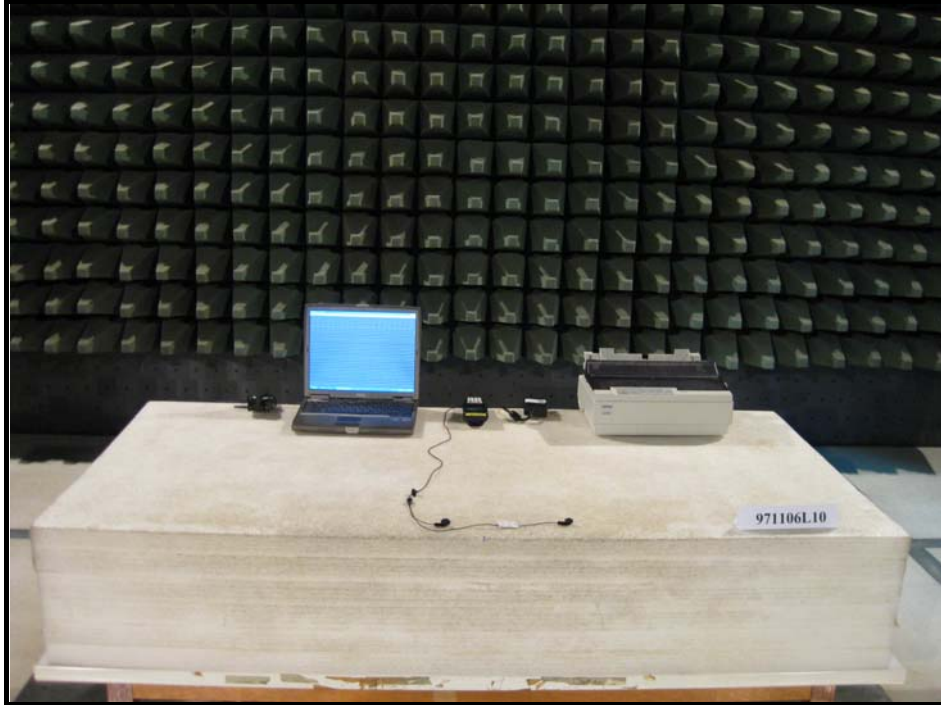

PHOTOGRAPHS OF THE TEST CONFIGURATION

FOR WLAN FUNCTION

CONDUCTED EMISSION TEST

(TEST MODE A)

CONDUCTED EMISSION TEST (TEST MODE B)

RADIATED EMISSION TEST (TEST MODE A)

RADIATED EMISSION TEST (TEST MODE B)

FOR BLUETOOTH FUNCTION
CONDUCTED EMISSION TEST
(TEST MODE A)

CONDUCTED EMISSION TEST (TEST MODE B)

RADIATED EMISSION TEST (TEST MODE A)

RADIATED EMISSION TEST (TEST MODE B)