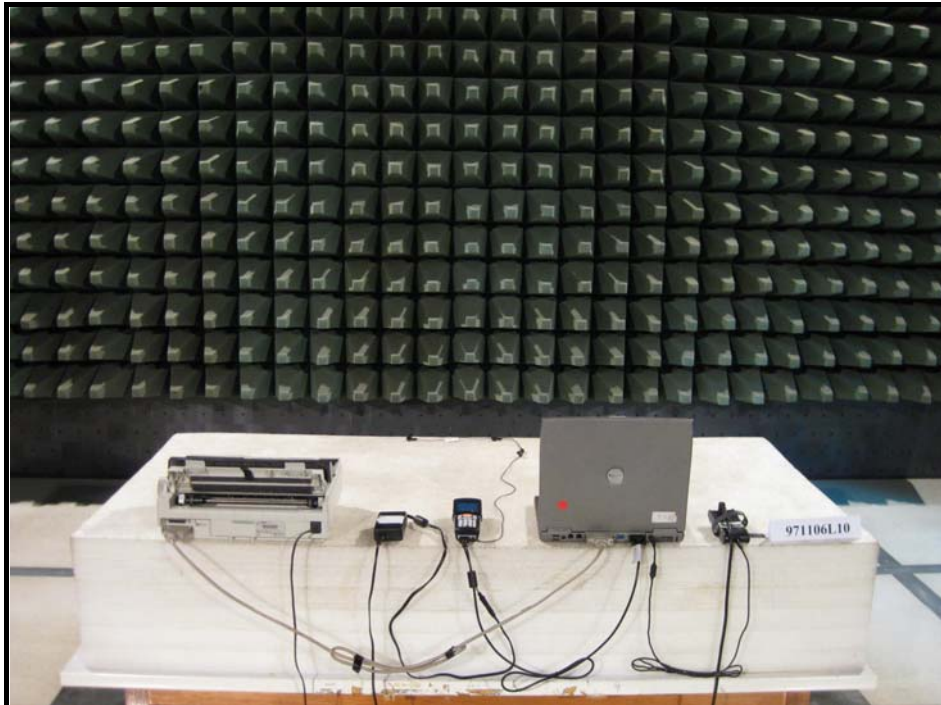

PHOTOGRAPHS OF THE TEST CONFIGURATION

FOR WLAN FUNCTION

CONDUCTED EMISSION TEST

(TEST MODE A)

CONDUCTED EMISSION TEST (TEST MODE B)

RADIATED EMISSION TEST (TEST MODE A)

RADIATED EMISSION TEST (TEST MODE B)

FOR BLUETOOTH FUNCTION
CONDUCTED EMISSION TEST
(TEST MODE A)

CONDUCTED EMISSION TEST (TEST MODE B)

RADIATED EMISSION TEST (TEST MODE A)

RADIATED EMISSION TEST (TEST MODE B)