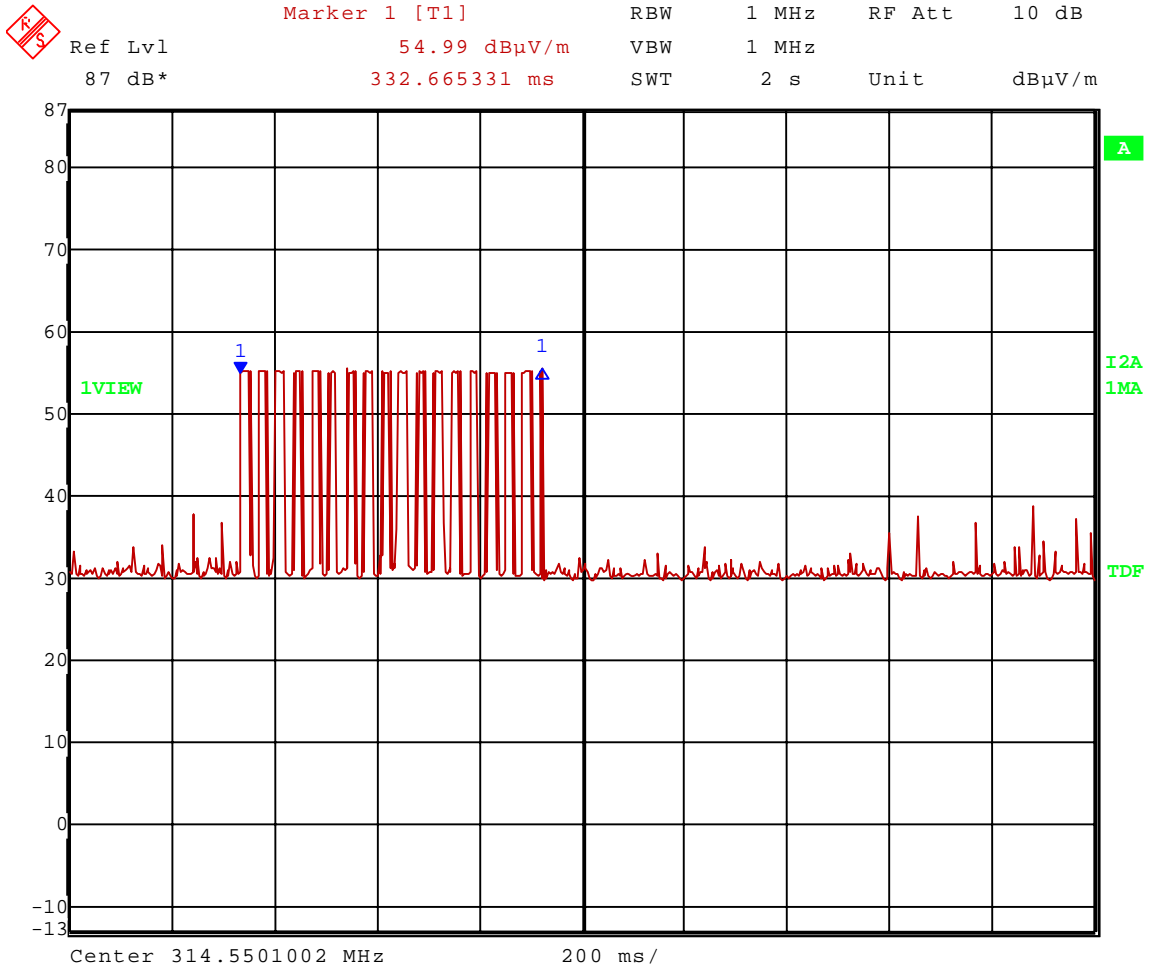

Test Date: 02-14-07
Company: Reliance Controls
EUT: 11034
Test: 5 second TX stop requirement
Operator: Tim Lusha

Transmission stops after 332.67 ms.

Date: 14.FEB.2007 13:46:12