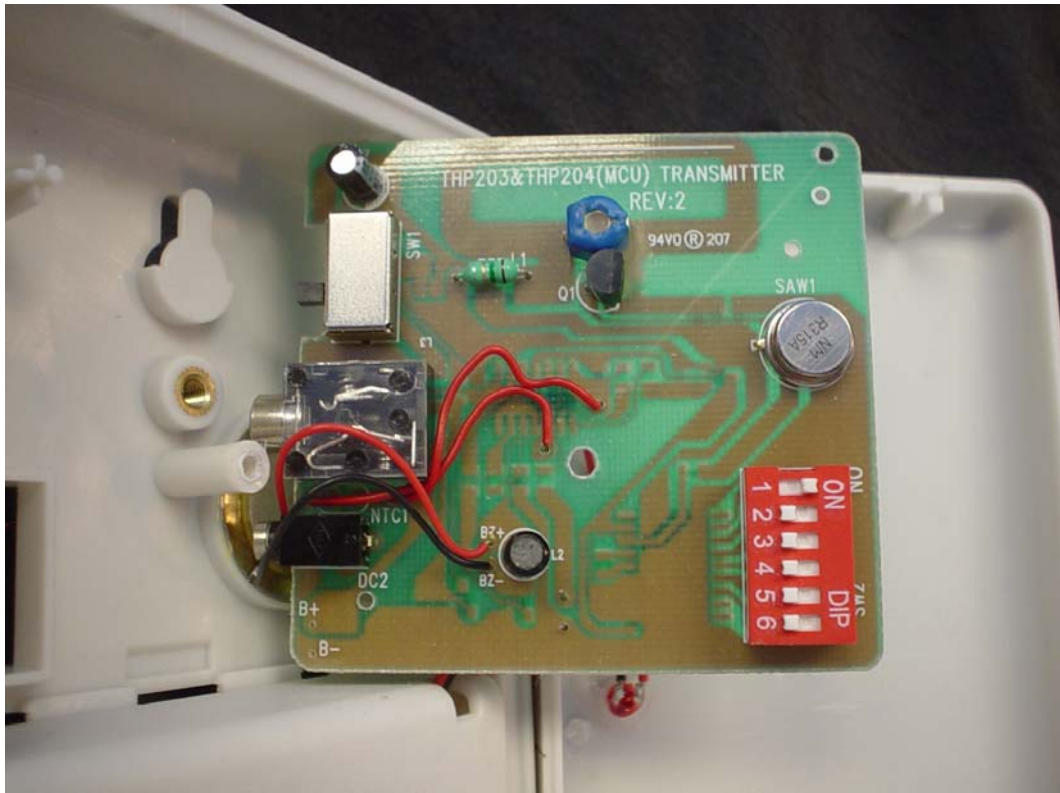

Company: Reliance Controls Corporation

Model Tested: 11034

FCC ID Number: SPV-11034

Photo Description: PWB TOP

Company: Reliance Controls Corporation
Model Tested: 11034
FCC ID Number: SPV-11034
Photo Description: PWB BOTTOM