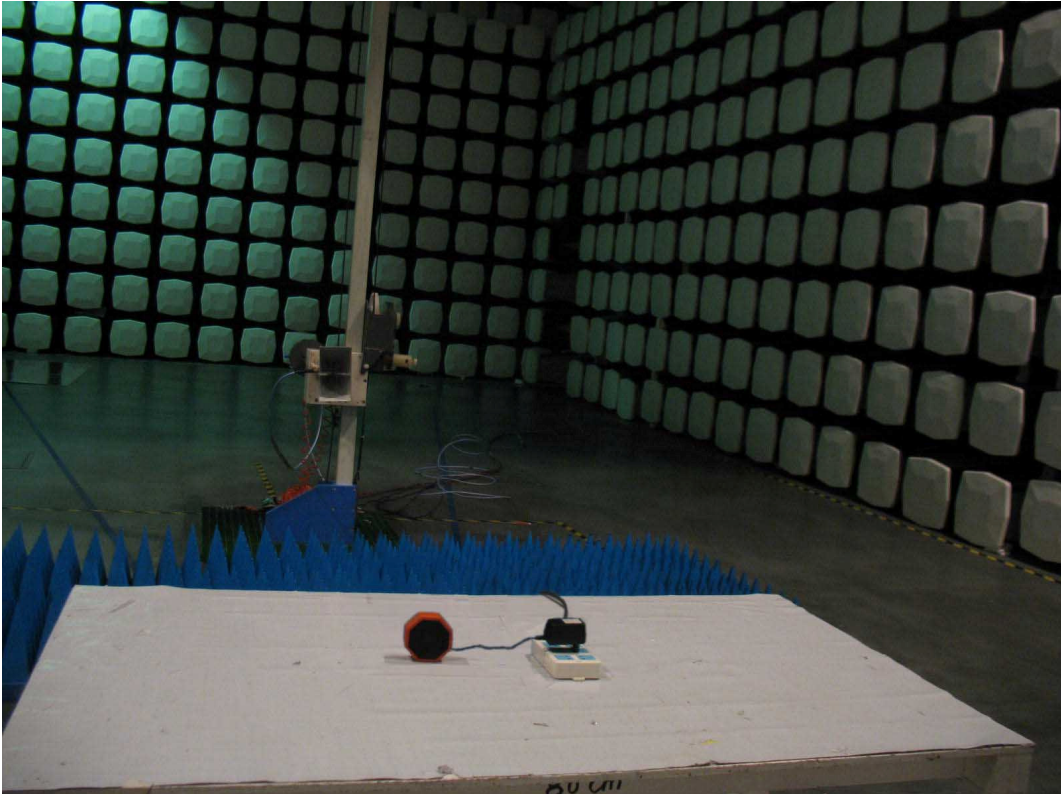

Test setup Photo

1.1 RADIATED SPURIOUS EMISSION TEST SETUP

30 MHz to 1 GHz:

Above 1 GHz:

1.2 CONDUCTED EMISSION TEST SETUP