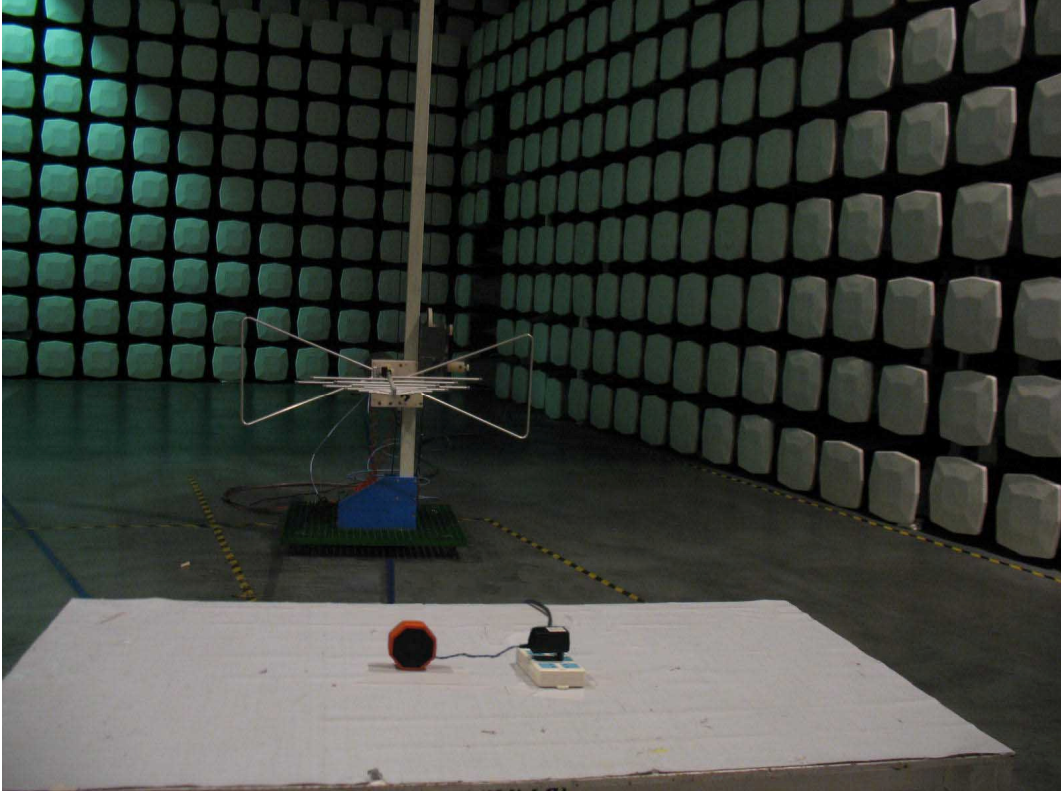

Test setup Photo

1.1 RADIATED SPURIOUS EMISSION TEST SETUP

30 MHz to 1 GHz:

Above 1 GHz:

1.2 CONDUCTED EMISSION TEST SETUP