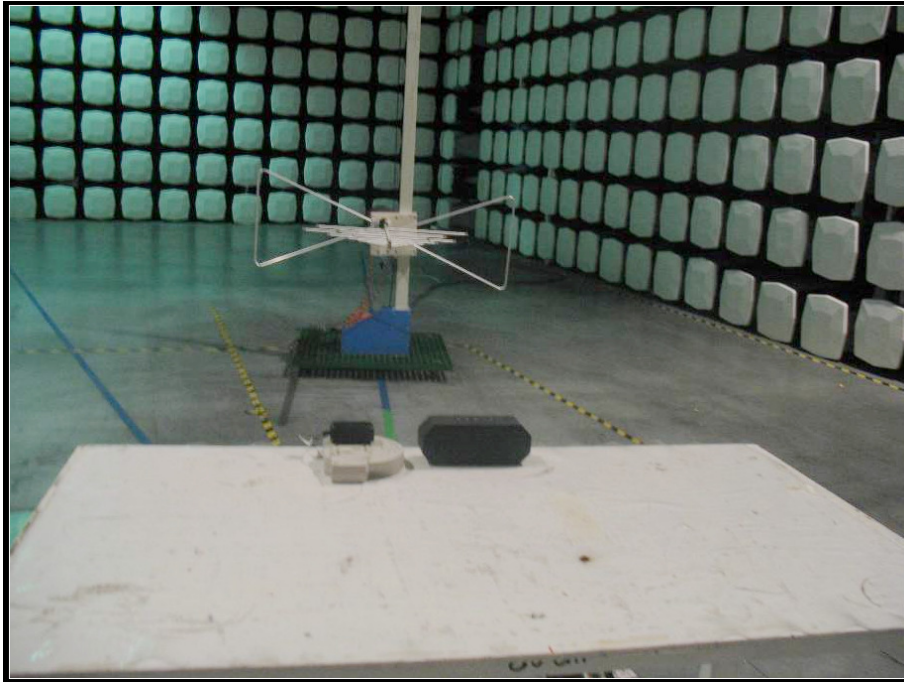

Test Setup Photos

Radiated Spurious Emission Test Setup

30 MHz to 1 GHz :

Above 1 GHz:

Conducted Emission Test Setup