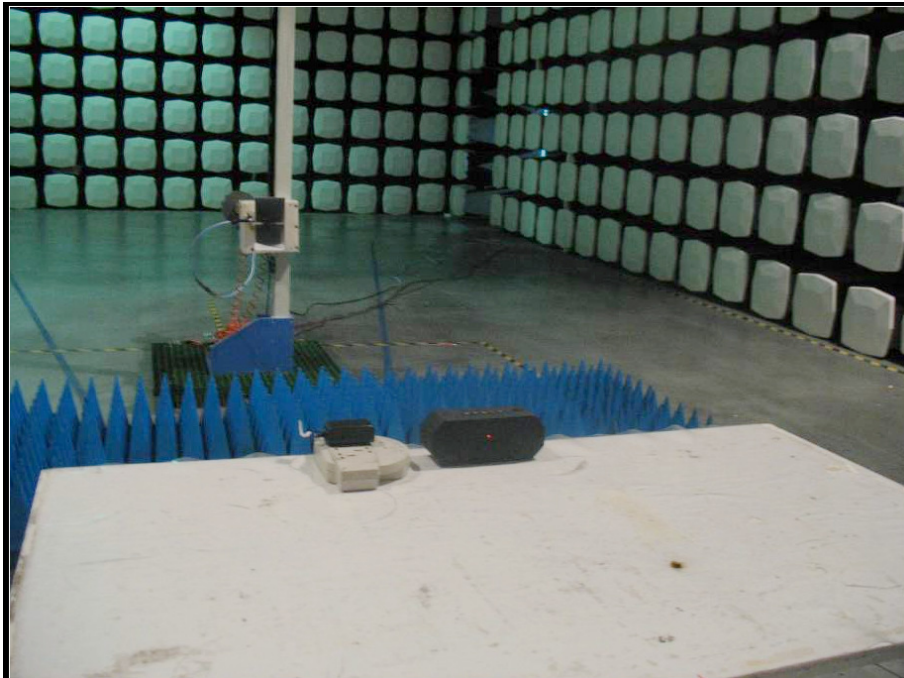

Test Setup Photos

Radiated Spurious Emission Test Setup

30 MHz to 1 GHz :

Above 1 GHz:

Conducted Emission Test Setup