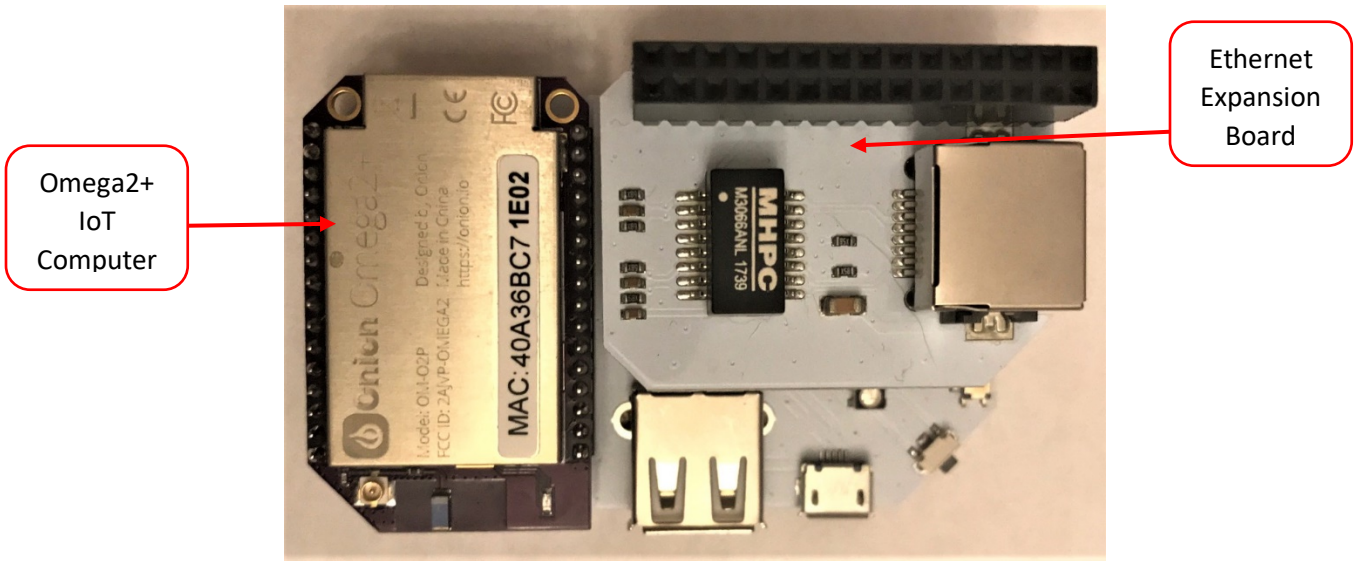

**ILB INTERNAL ASSEMBLY**

**TEXAS INSTRUMENTS CC2650EM-5XD TOP VIEW**

**TEXAS INSTRUMENTS CC2650EM-5XD BOTTOM VIEW**

**ONION OMEGA POWER DOCK – TOP VIEW**  
**WITH ETHERNET EXPANSION BOARD & OMEGA2+ PROCESSOR (FCC ID: 2AJVP-OMEGA2)**

**ACTIVE PoE SPLITTER**

IWT SBB0700009 TOP VIEW

IWT SBB0700009 BOTTOM VIEW