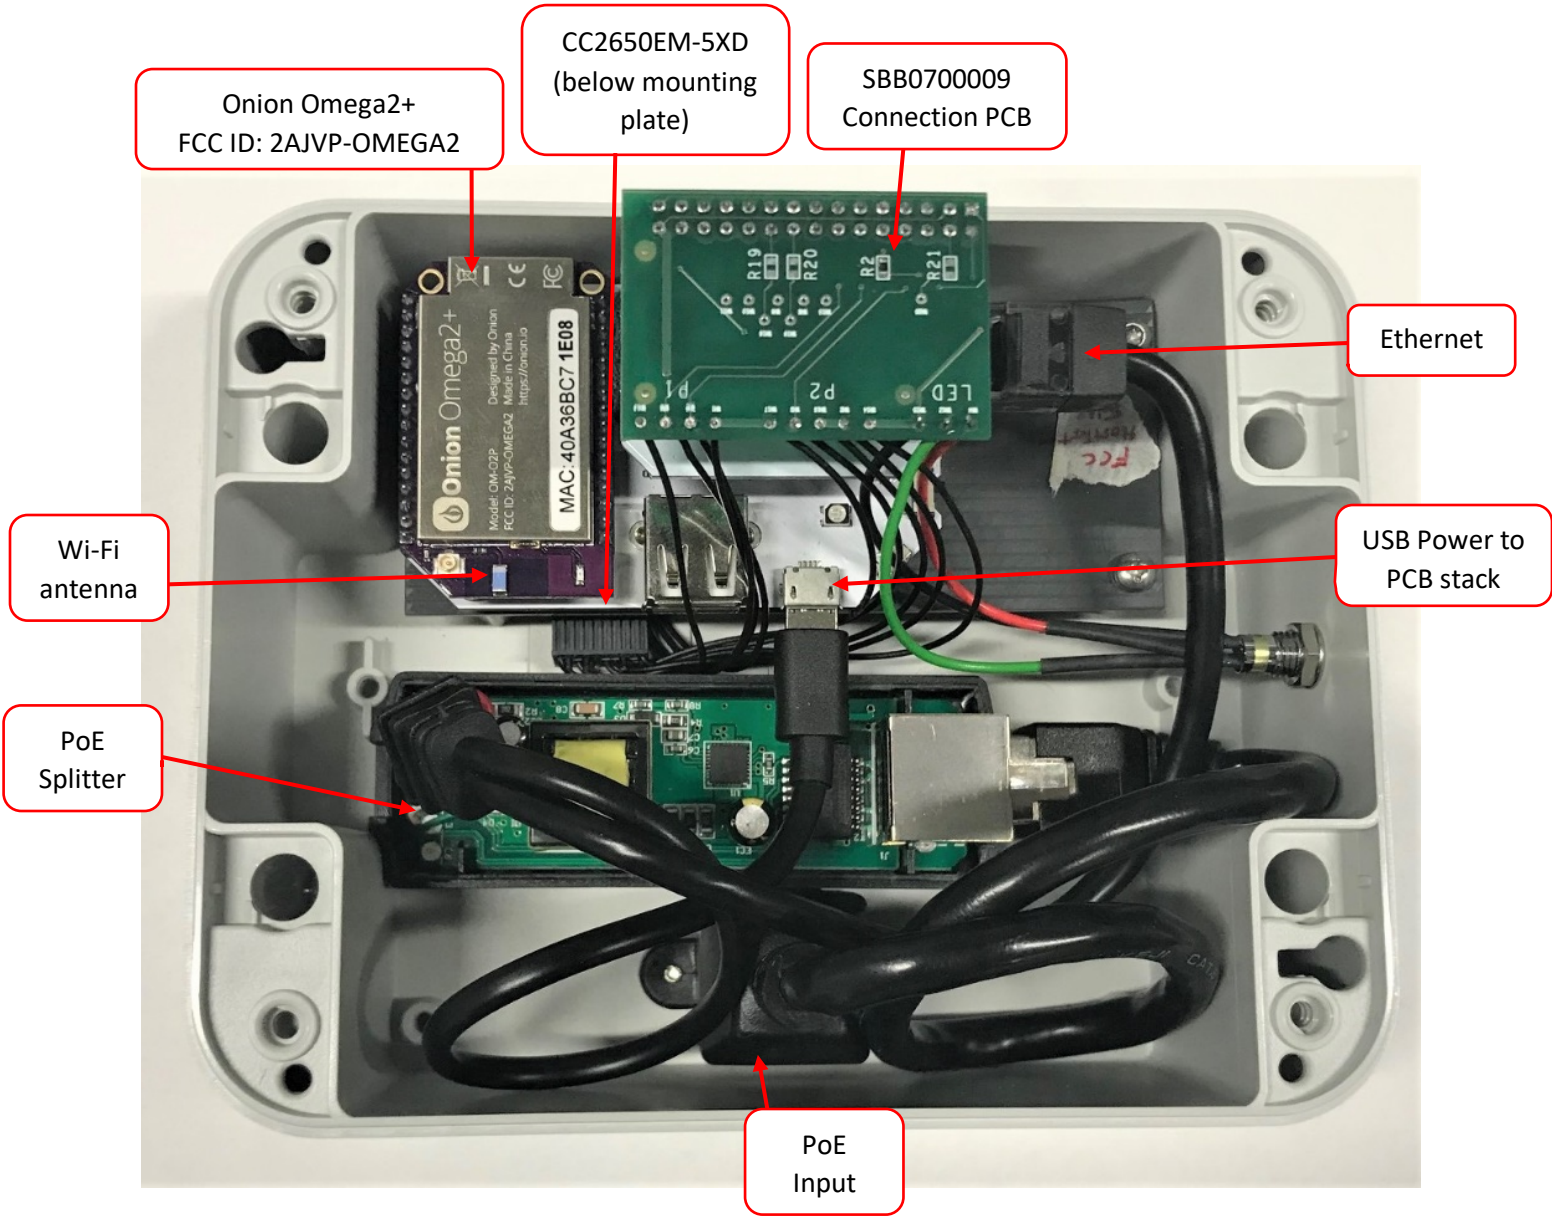

**ILB INTERNAL ASSEMBLY**

**TEXAS INSTRUMENTS CC2650EM-5XD TOP VIEW**

**TEXAS INSTRUMENTS CC2650EM-5XD BOTTOM VIEW**

**ONION OMEGA POWER DOCK – TOP VIEW**  
**WITH ETHERNET EXPANSION BOARD & OMEGA2+ PROCESSOR (FCC ID: 2AJVP-OMEGA2)**

**ACTIVE PoE SPLITTER**

IWT SBB0700009 TOP VIEW

IWT SBB0700009 BOTTOM VIEW