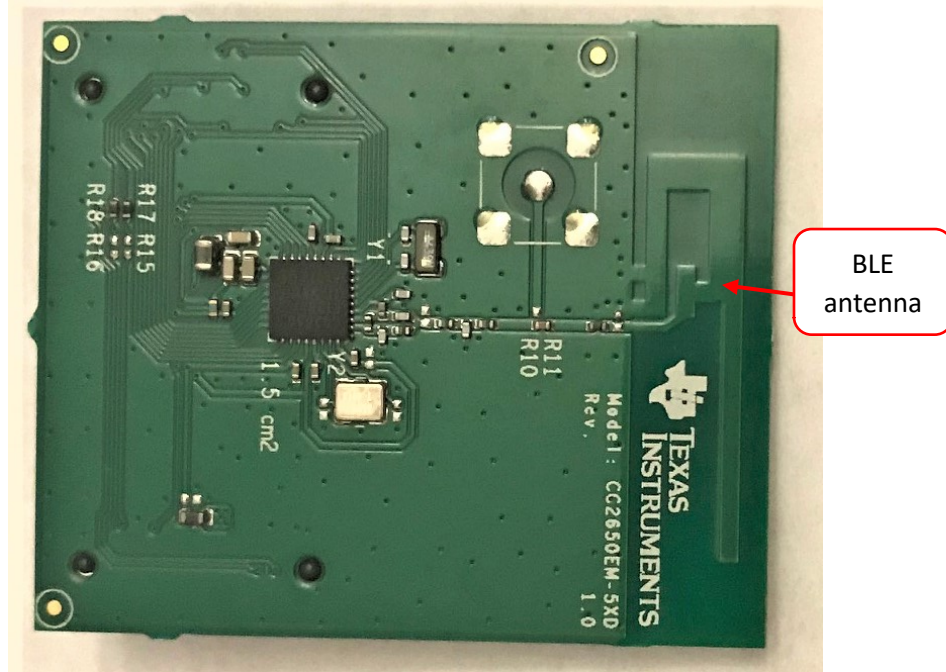

**ILB INTERNAL ASSEMBLY**

**TEXAS INSTRUMENTS CC2650EM-5XD TOP VIEW**

**TEXAS INSTRUMENTS CC2650EM-5XD BOTTOM VIEW**

**ONION OMEGA POWER DOCK – TOP VIEW**  
**WITH ETHERNET EXPANSION BOARD & OMEGA2+ PROCESSOR (FCC ID: 2AJVP-OMEGA2)**

**ACTIVE PoE SPLITTER**

IWT SBB0700009 TOP VIEW

IWT SBB0700009 BOTTOM VIEW