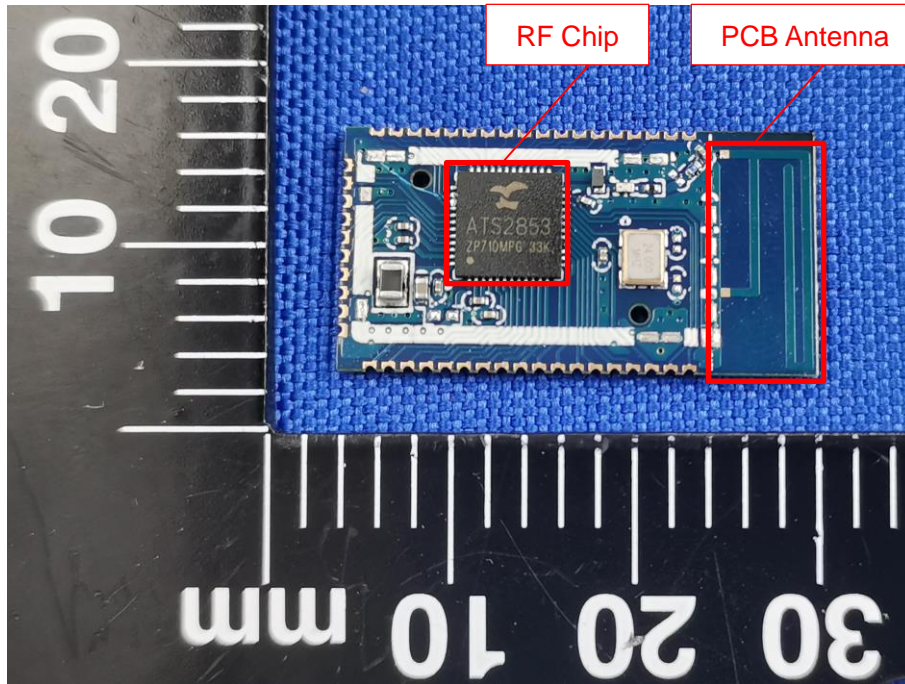

## EUT INTERNAL PHOTOS

MAIN BOARD TOP VIEW (WITHOUT SHIELDING)

--BLANK BELOW--