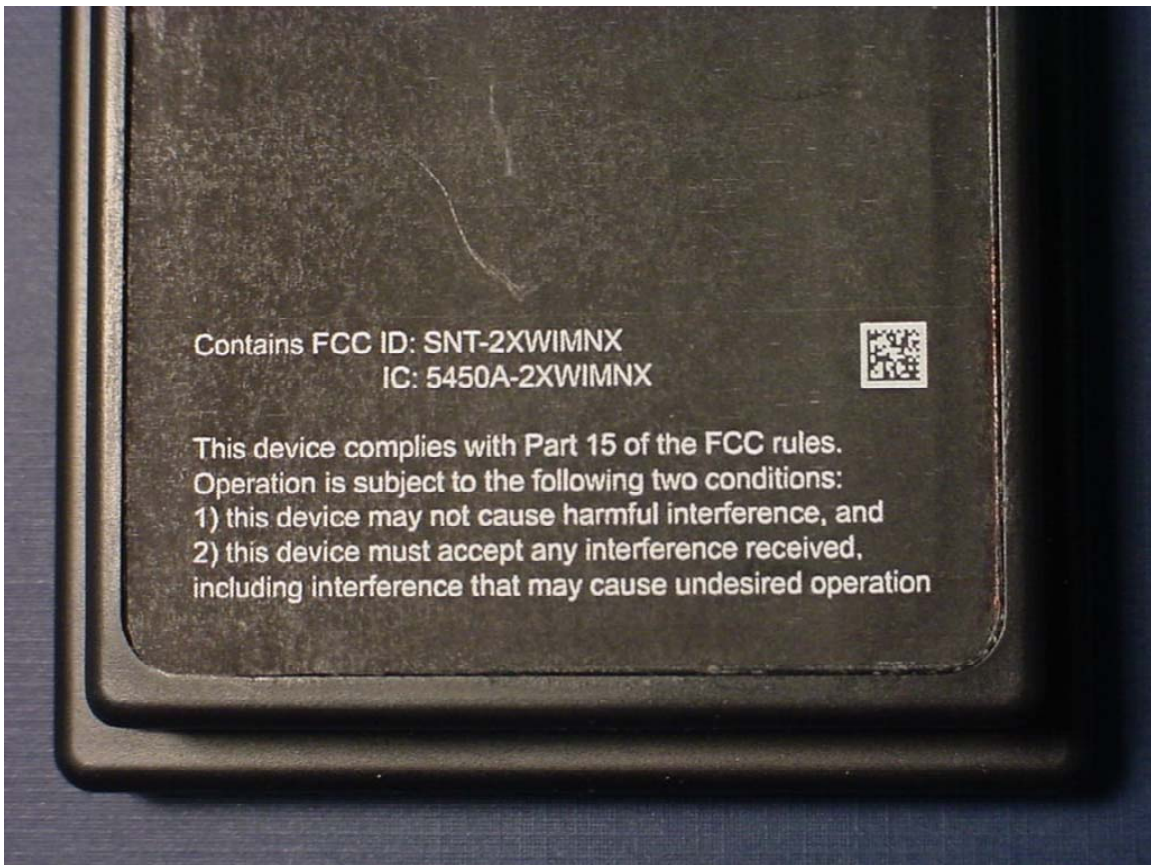

Rockwell Automation, Inc.

PowerFlex Wireless Interface Module
2.402 – 2.480 GHz

FCC ID: SNT-2XWIMNX

Photo One – External

WIM – Wireless Interface Module for Rockwell Drive
RF Module contained within this Case showing FCC ID Number
brought out for user viewing

Rockwell Automation, Inc.

PowerFlex Wireless Interface Module
2.402 – 2.480 GHz

FCC ID: SNT-2XWIMNX

Photo Two – External

WIM – Wireless Interface Module FCC ID Label Close-Up on outside of Module

Rockwell Automation, Inc.

PowerFlex Wireless Interface Module
2.402 – 2.480 GHz

FCC ID: SNT-2XWIMNX

Photo Three – External

WIM – Wireless Interface Module in a different Package
Again showing the FCC ID Number on outside of packaging