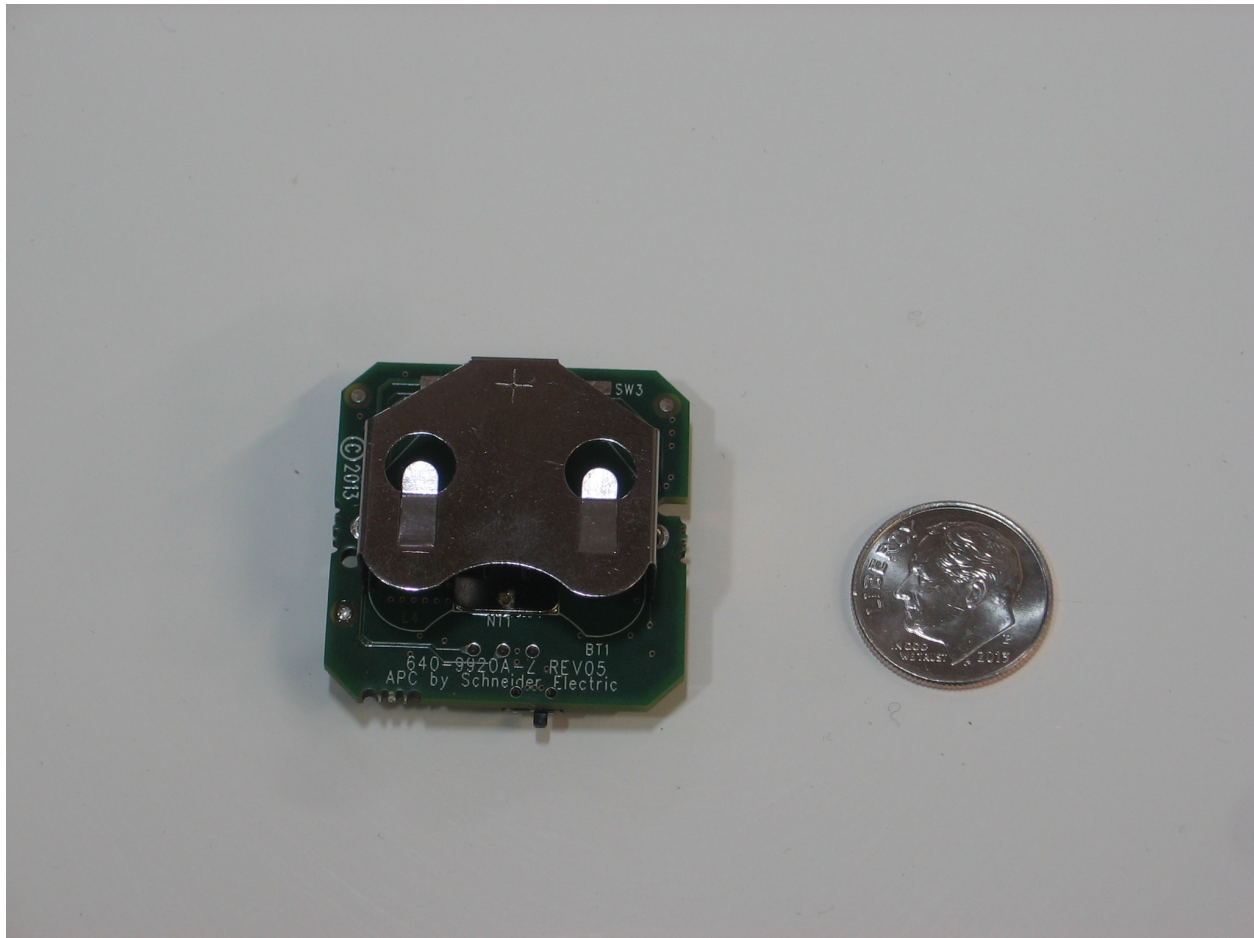

Testing Cert # 2778.01

Project Number: 2014-110
March 5, 2014
Page 1 of 3

Internal Photographs

Schneider Electric NetBotz Wireless Sensor

EUT PCB Top

Testing Cert # 2778.01

Project Number: 2014-110
March 5, 2014
Page 2 of 3

Schneider Electric NetBotz Wireless Sensor

EUT PCB bottom

Confidential

Core Compliance Testing Services, LLC • 79 River Road, Hudson, NH 03051 • (603) 889-5545

Testing Cert # 2778.01

Project Number: 2014-110
March 5, 2014
Page 3 of 3

Schneider Electric NetBotz Wireless Sensor

EUT PCB in case (top)

EUT PCB in case (bottom)

Confidential

Core Compliance Testing Services, LLC • 79 River Road, Hudson, NH 03051 • (603) 889-5545