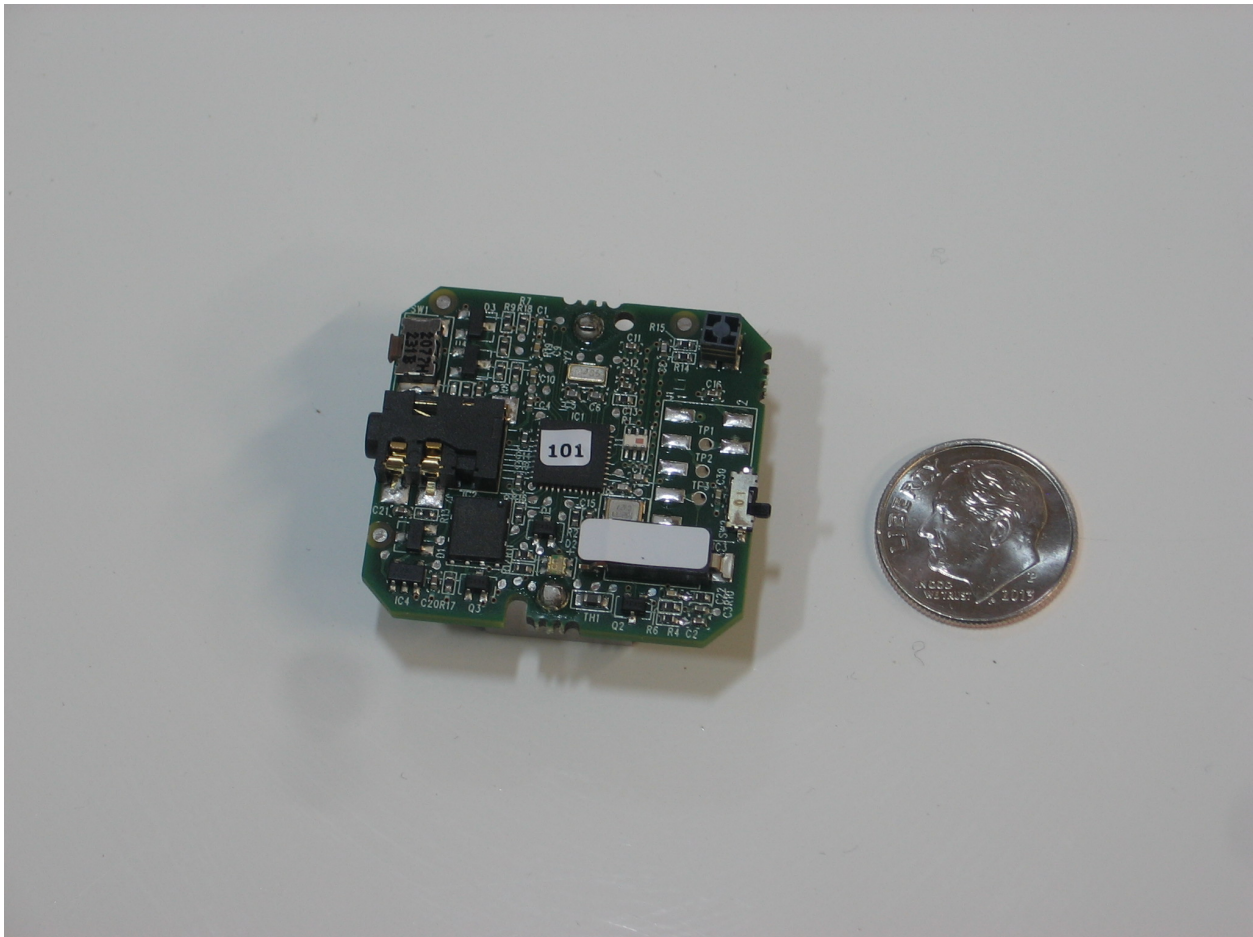

Testing Cert # 2778.01

Project Number: 2014-110
March 5, 2014
Page 1 of 3

Internal Photographs

Schneider Electric NetBotz Wireless Sensor

EUT PCB Top

Testing Cert # 2778.01

Project Number: 2014-110
March 5, 2014
Page 2 of 3

Schneider Electric NetBotz Wireless Sensor

EUT PCB bottom

Confidential

Core Compliance Testing Services, LLC • 79 River Road, Hudson, NH 03051 • (603) 889-5545

Testing Cert # 2778.01

Project Number: 2014-110
March 5, 2014
Page 3 of 3