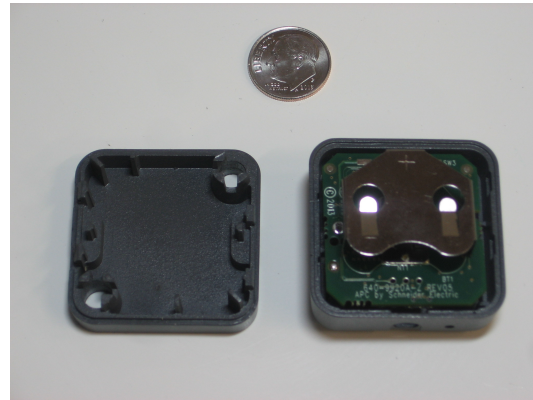

Testing Cert # 2778.01

Project Number: 2014-110
March 5, 2014
Page 1 of 3

Internal Photographs

Schneider Electric NetBotz Wireless Sensor

EUT PCB Top

Testing Cert # 2778.01

Project Number: 2014-110
March 5, 2014
Page 2 of 3

Schneider Electric NetBotz Wireless Sensor

EUT PCB bottom

Confidential

Core Compliance Testing Services, LLC • 79 River Road, Hudson, NH 03051 • (603) 889-5545

Testing Cert # 2778.01

Project Number: 2014-110
March 5, 2014
Page 3 of 3

Schneider Electric NetBotz Wireless Sensor

EUT PCB in case (top)

EUT PCB in case (bottom)

Confidential

Core Compliance Testing Services, LLC • 79 River Road, Hudson, NH 03051 • (603) 889-5545