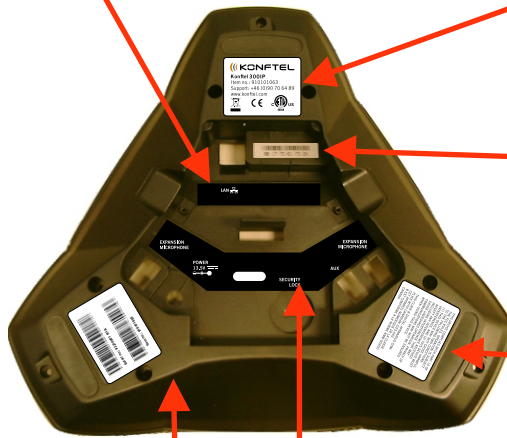

**TITLE: LABEL LOCATION**

**Sheet 1 OF 2**

Mac address Label  
087L004409-012  
Size: 38x10mm  
Content is protean  
Printing by production line

Red words is updated