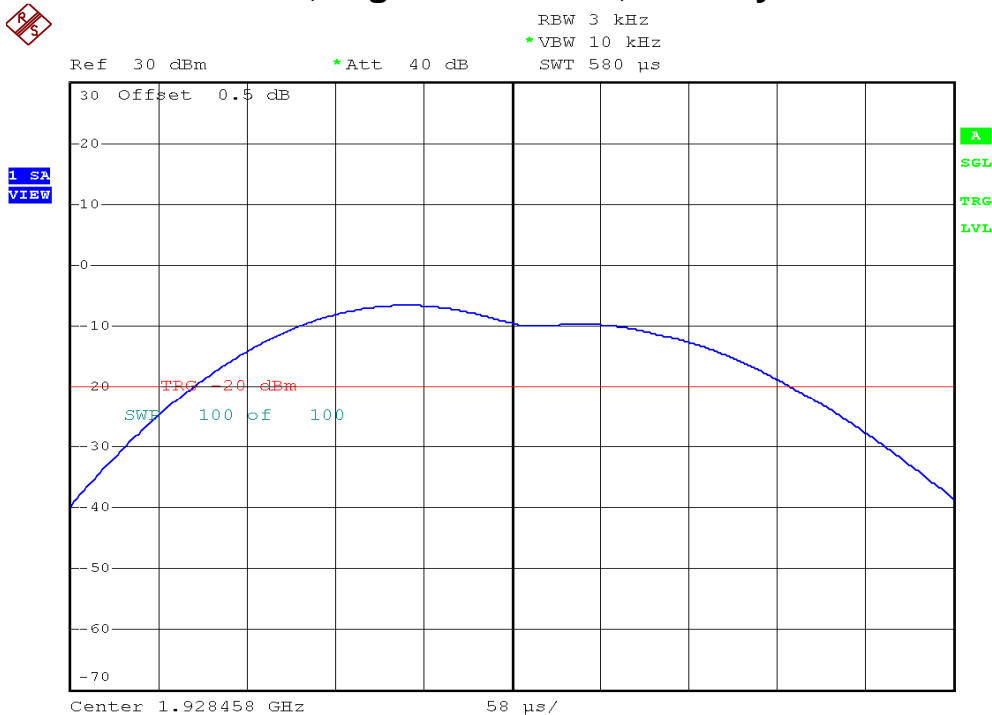

Base station unit, Highest channel, Dummy carrier