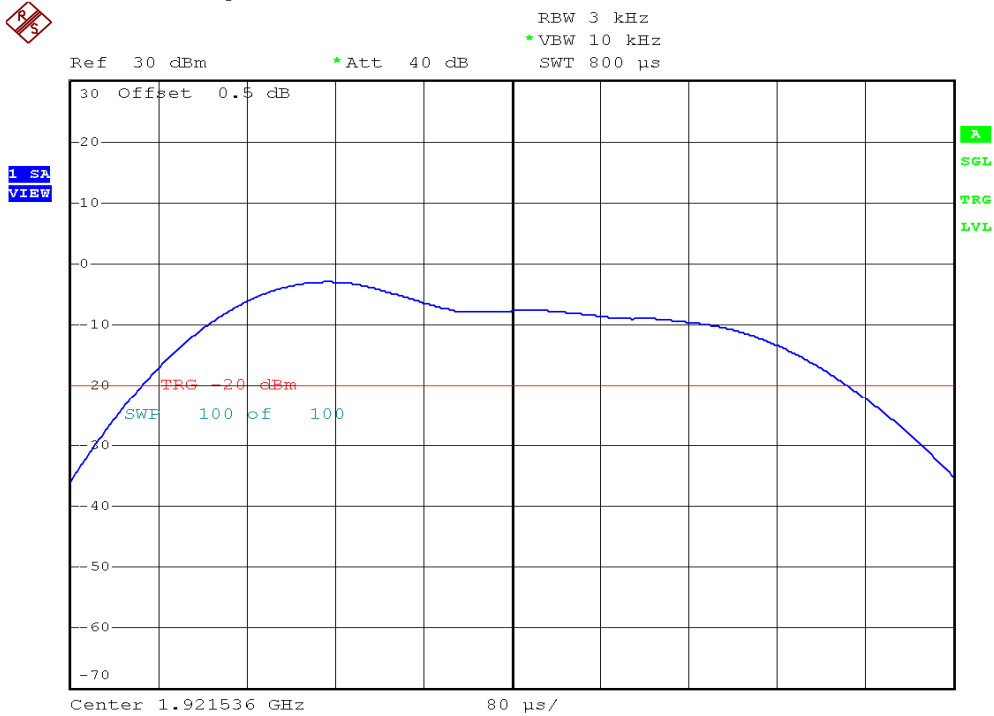

INTERTEK TESTING SERVICES

Power Spectral Density Plots

Conference phone unit, Lowest channel, Traffic carrier