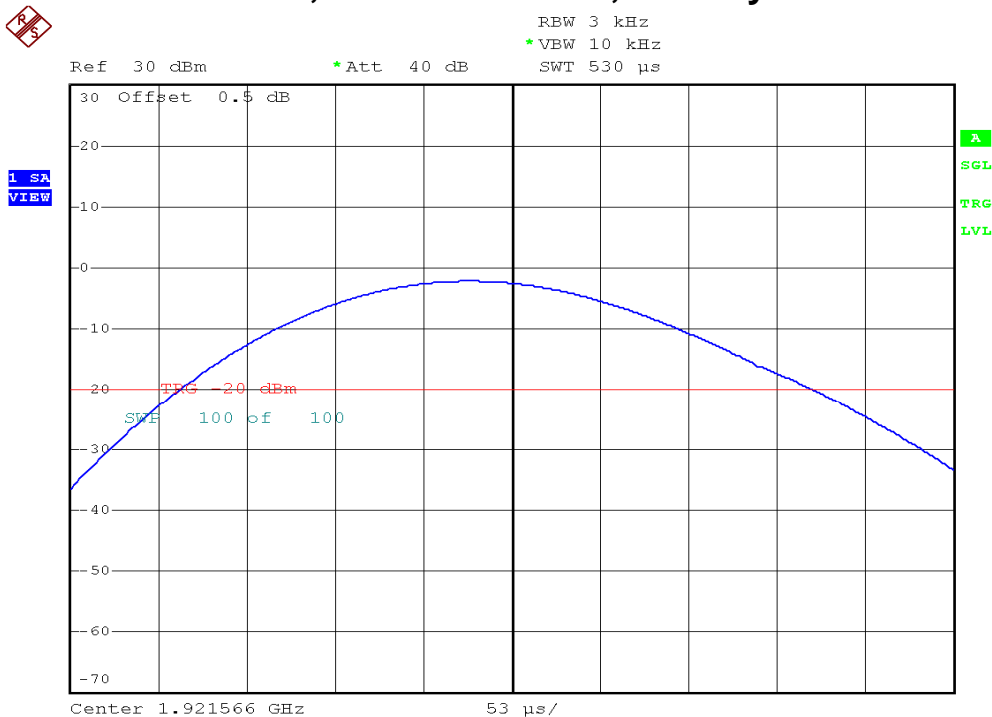

INTERTEK TESTING SERVICES

Power Spectral Density Plots

Base station unit, Lowest channel, Dummy carrier