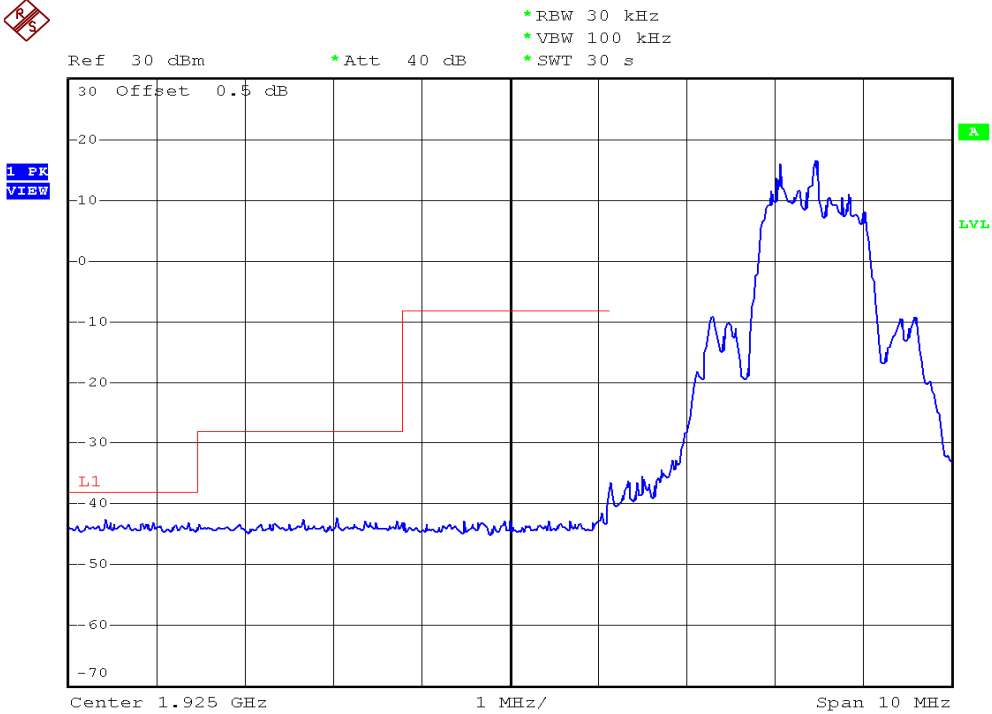

INTERTEK TESTING SERVICES

Unwanted Emission Inside The Sub-Band Plots

Base station unit, Lowest channel, Traffic carrier

Base station unit, Highest channel, Traffic carrier

INTERTEK TESTING SERVICES

Unwanted Emission Inside The Sub-Band Plots

Base station unit, Lowest channel, Dummy carrier

Base station unit, Highest channel, Dummy carrier

INTERTEK TESTING SERVICES

Unwanted Emission Inside The Sub-Band Plots

Conference phone unit, Lowest channel, Traffic carrier

Conference phone unit, Highest channel, Traffic carrier