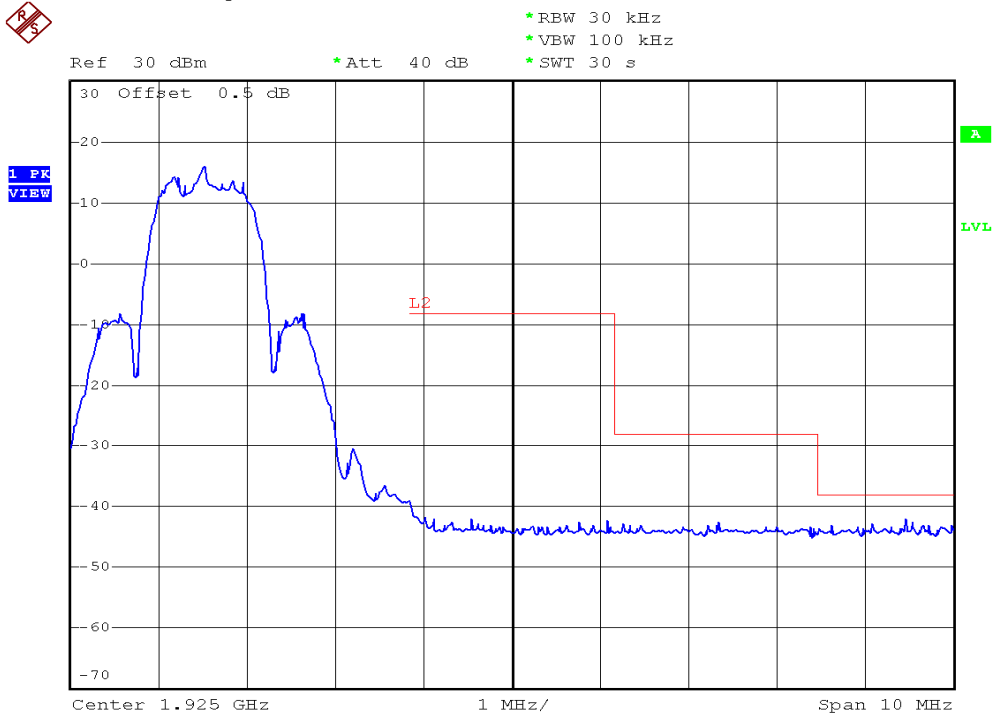

INTERTEK TESTING SERVICES

Unwanted Emission Inside The Sub-Band Plots

Base station unit, Lowest channel, Traffic carrier

Base station unit, Highest channel, Traffic carrier

INTERTEK TESTING SERVICES

Unwanted Emission Inside The Sub-Band Plots

Base station unit, Lowest channel, Dummy carrier

Base station unit, Highest channel, Dummy carrier

INTERTEK TESTING SERVICES

Unwanted Emission Inside The Sub-Band Plots

Conference phone unit, Lowest channel, Traffic carrier

Conference phone unit, Highest channel, Traffic carrier