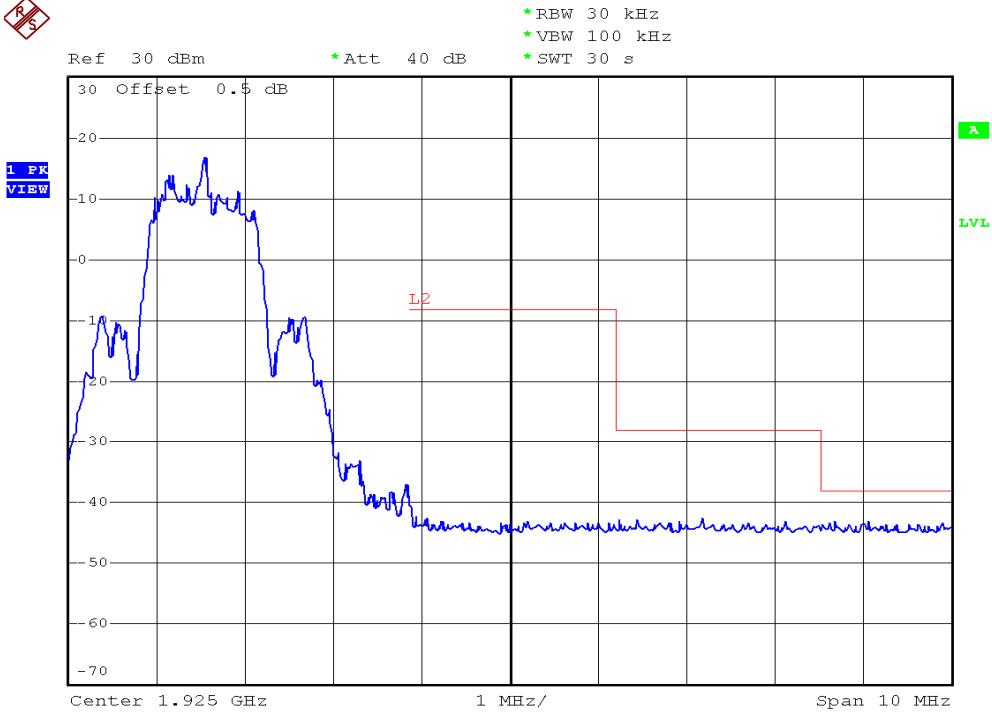

INTERTEK TESTING SERVICES

Unwanted Emission Inside The Sub-Band Plots

Base station unit, Lowest channel, Traffic carrier

Base station unit, Highest channel, Traffic carrier

INTERTEK TESTING SERVICES

Unwanted Emission Inside The Sub-Band Plots

Base station unit, Lowest channel, Dummy carrier

Base station unit, Highest channel, Dummy carrier

INTERTEK TESTING SERVICES

Unwanted Emission Inside The Sub-Band Plots

Conference phone unit, Lowest channel, Traffic carrier

Conference phone unit, Highest channel, Traffic carrier