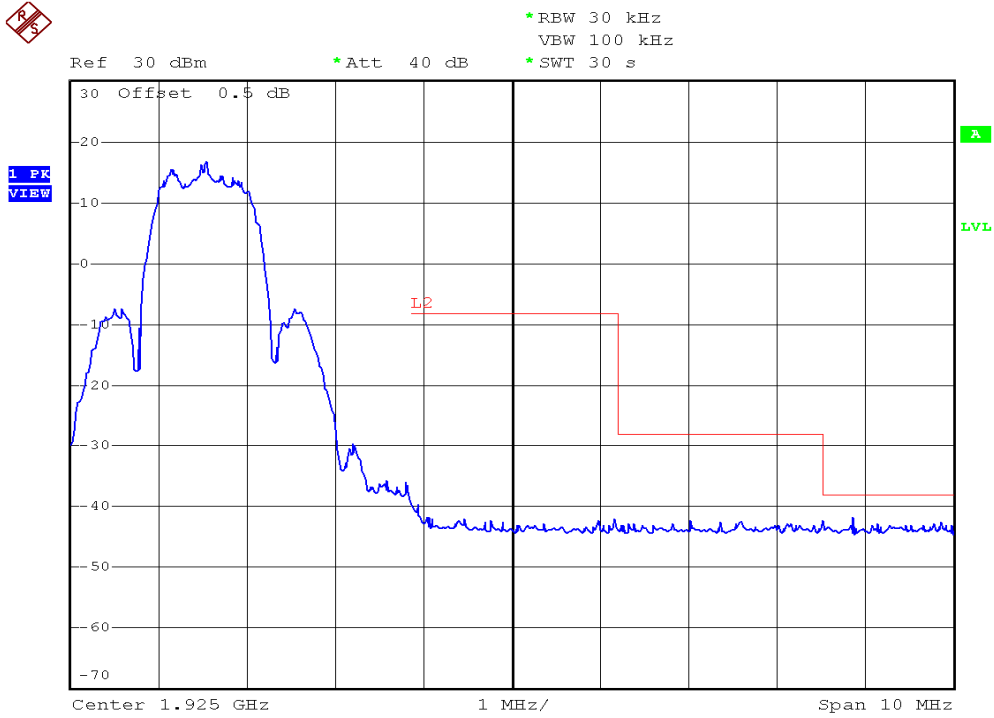

INTERTEK TESTING SERVICES

Unwanted Emission Inside The Sub-Band Plots

Base station unit, Lowest channel, Traffic carrier

Base station unit, Highest channel, Traffic carrier

INTERTEK TESTING SERVICES

Unwanted Emission Inside The Sub-Band Plots

Base station unit, Lowest channel, Dummy carrier

Base station unit, Highest channel, Dummy carrier

INTERTEK TESTING SERVICES

Unwanted Emission Inside The Sub-Band Plots

Conference phone unit, Lowest channel, Traffic carrier

Conference phone unit, Highest channel, Traffic carrier