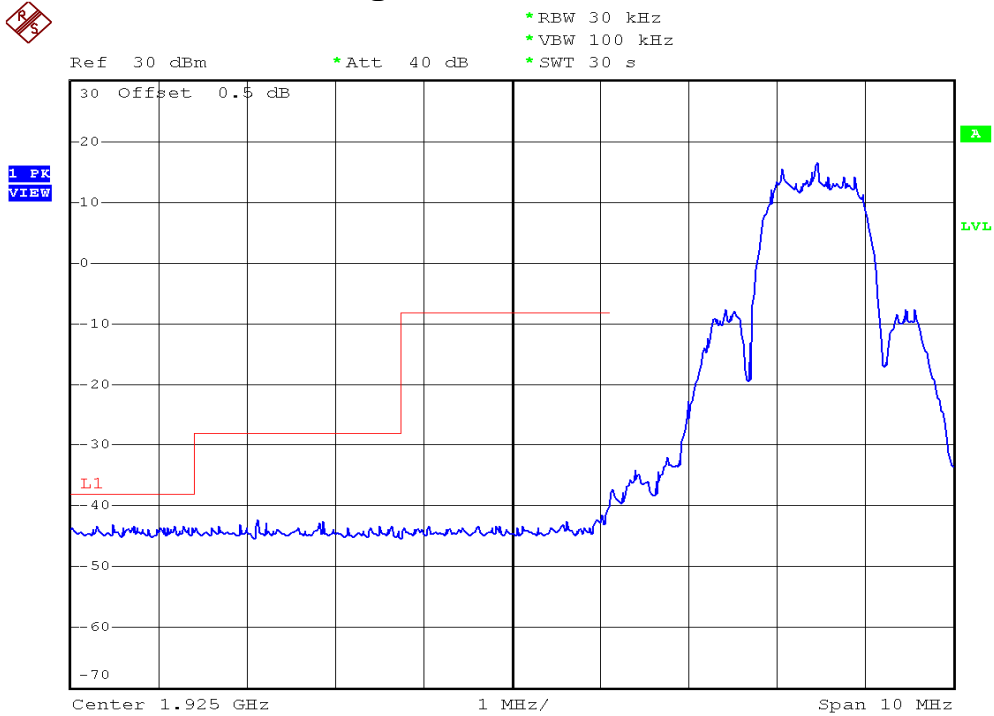

INTERTEK TESTING SERVICES

Unwanted Emission Inside The Sub-Band Plots

Base station unit, Lowest channel, Traffic carrier

Base station unit, Highest channel, Traffic carrier

INTERTEK TESTING SERVICES

Unwanted Emission Inside The Sub-Band Plots

Base station unit, Lowest channel, Dummy carrier

Base station unit, Highest channel, Dummy carrier

INTERTEK TESTING SERVICES

Unwanted Emission Inside The Sub-Band Plots

Conference phone unit, Lowest channel, Traffic carrier

Conference phone unit, Highest channel, Traffic carrier