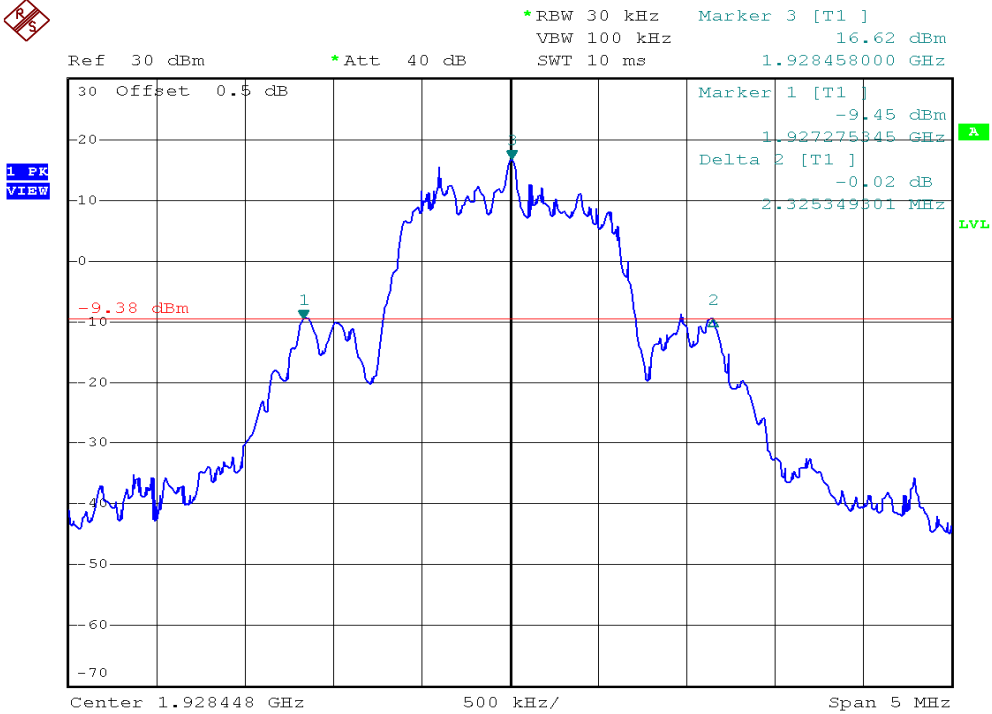

INTERTEK TESTING SERVICES

26dB Emission Bandwidth Plots

Base station unit, Lowest channel, Traffic carrier

Base station unit, Highest channel, Traffic carrier

INTERTEK TESTING SERVICES

26dB Emission Bandwidth Plots

Base station unit, Lowest channel, Dummy carrier

Base station unit, Highest channel, Dummy carrier

INTERTEK TESTING SERVICES

26dB Emission Bandwidth Plots

Conference phone unit, Lowest channel, Traffic carrier

Conference phone unit, Highest channel, Traffic carrier