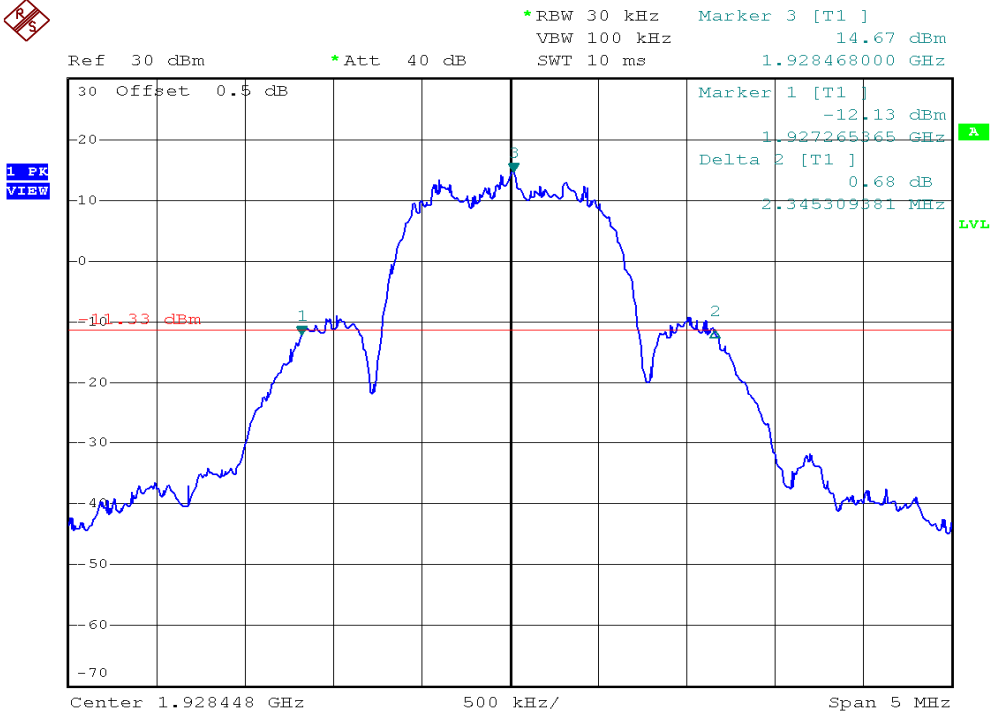

INTERTEK TESTING SERVICES

26dB Emission Bandwidth Plots

Base station unit, Lowest channel, Traffic carrier

Base station unit, Highest channel, Traffic carrier

INTERTEK TESTING SERVICES

26dB Emission Bandwidth Plots

Base station unit, Lowest channel, Dummy carrier

Base station unit, Highest channel, Dummy carrier

INTERTEK TESTING SERVICES

26dB Emission Bandwidth Plots

Conference phone unit, Lowest channel, Traffic carrier

Conference phone unit, Highest channel, Traffic carrier