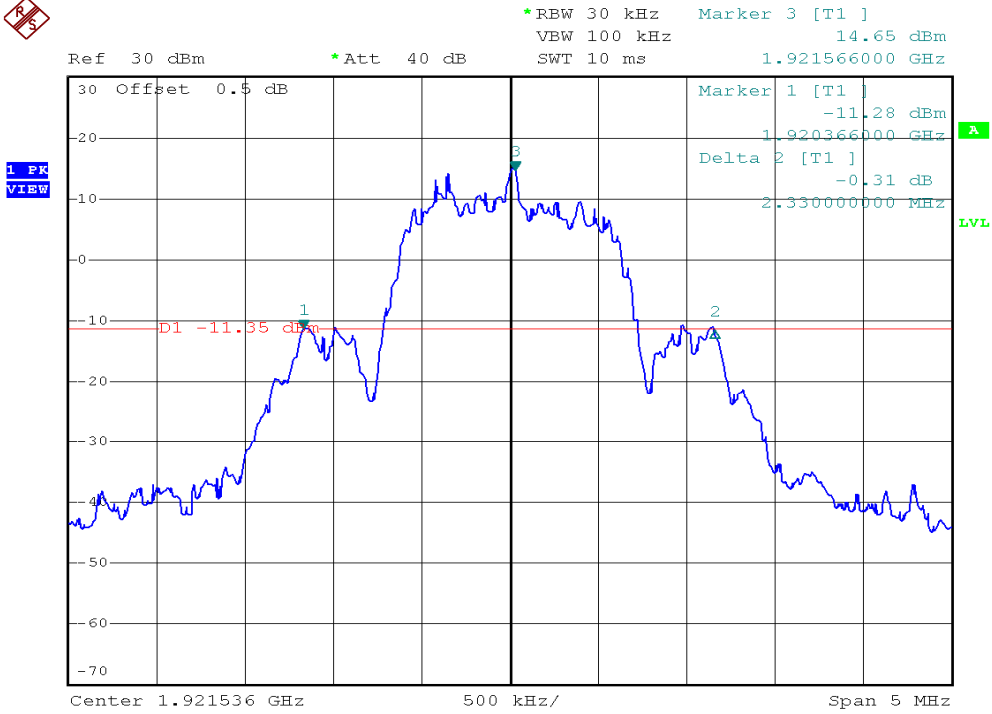

INTERTEK TESTING SERVICES

26dB Emission Bandwidth Plots

Base station unit, Lowest channel, Traffic carrier

Base station unit, Highest channel, Traffic carrier

INTERTEK TESTING SERVICES

26dB Emission Bandwidth Plots

Base station unit, Lowest channel, Dummy carrier

Base station unit, Highest channel, Dummy carrier

INTERTEK TESTING SERVICES

26dB Emission Bandwidth Plots

Conference phone unit, Lowest channel, Traffic carrier

Conference phone unit, Highest channel, Traffic carrier