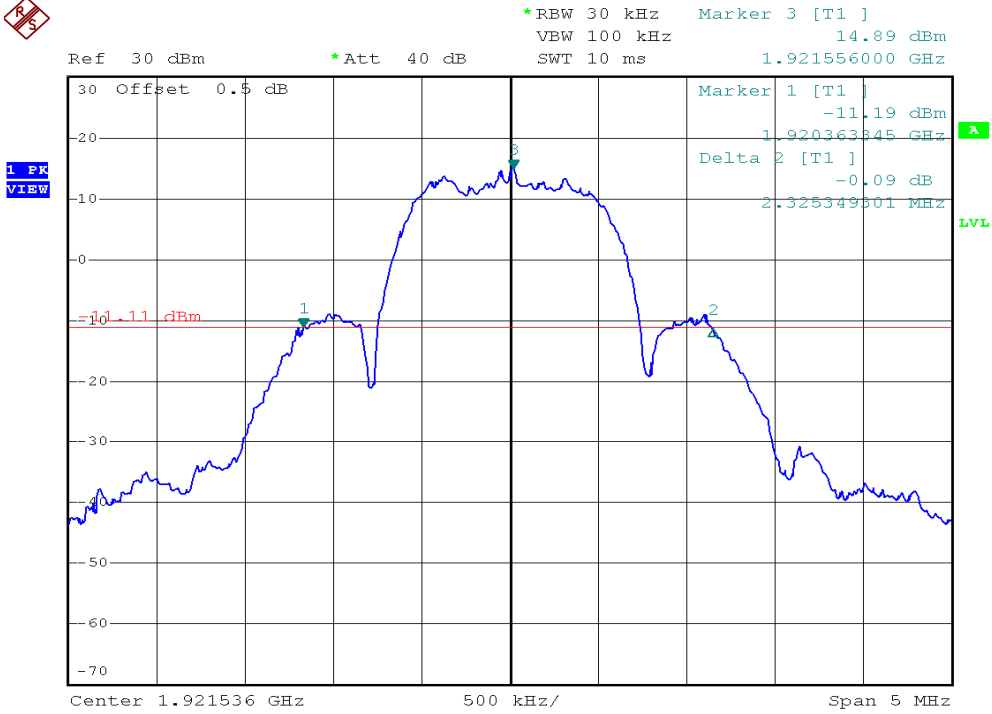

INTERTEK TESTING SERVICES

26dB Emission Bandwidth Plots

Base station unit, Lowest channel, Traffic carrier

Base station unit, Highest channel, Traffic carrier

INTERTEK TESTING SERVICES

26dB Emission Bandwidth Plots

Base station unit, Lowest channel, Dummy carrier

Base station unit, Highest channel, Dummy carrier

INTERTEK TESTING SERVICES

26dB Emission Bandwidth Plots

Conference phone unit, Lowest channel, Traffic carrier

Conference phone unit, Highest channel, Traffic carrier