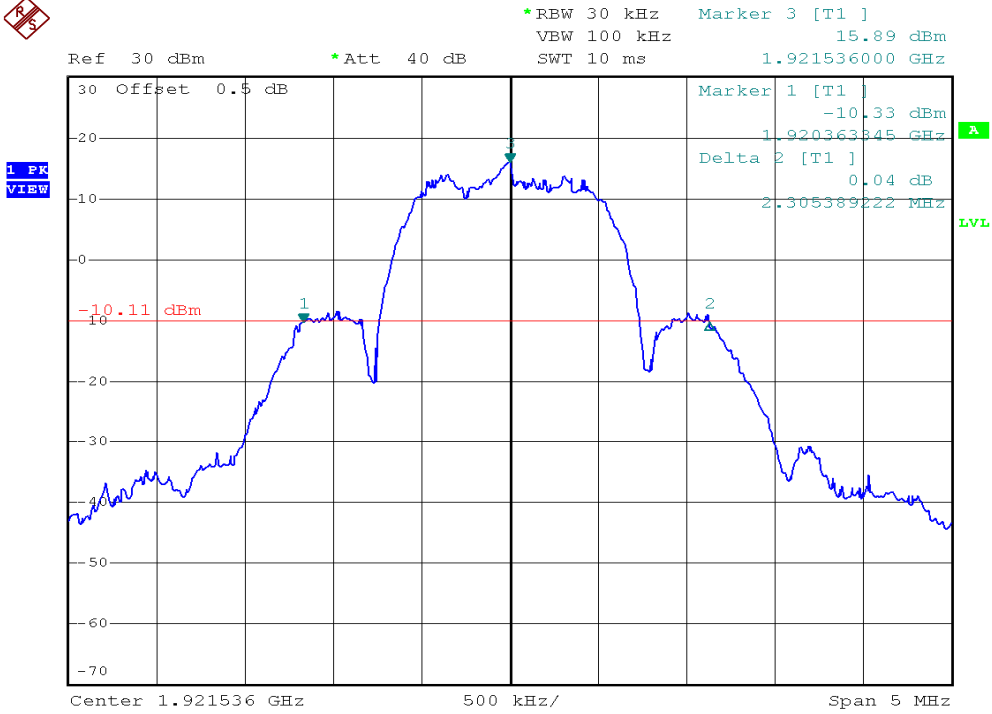

Base station unit, Lowest channel, Dummy carrier

Base station unit, Highest channel, Dummy carrier

INTERTEK TESTING SERVICES

26dB Emission Bandwidth Plots

Conference phone unit, Lowest channel, Traffic carrier

Conference phone unit, Highest channel, Traffic carrier