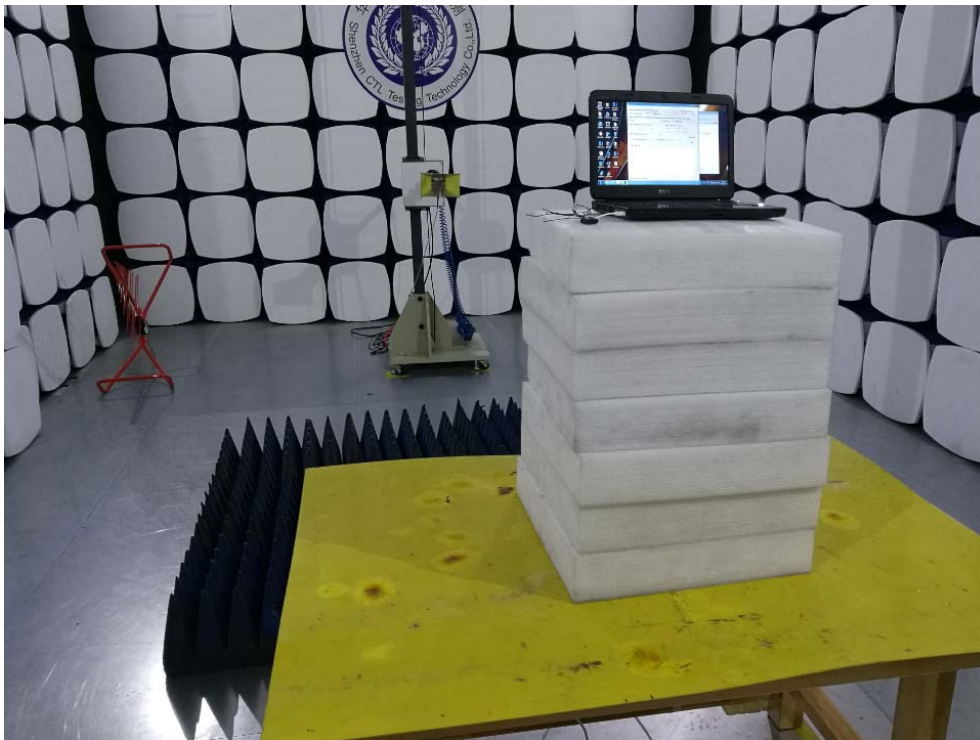

FCC ID: SNL-BLWM
Test Setup Photos: BL-WM
Radiated emission below 30MHz

Radiated emission 30MHz~1GHz

Radiated emission above 1GHz

HCT
HONGCAI TESTING