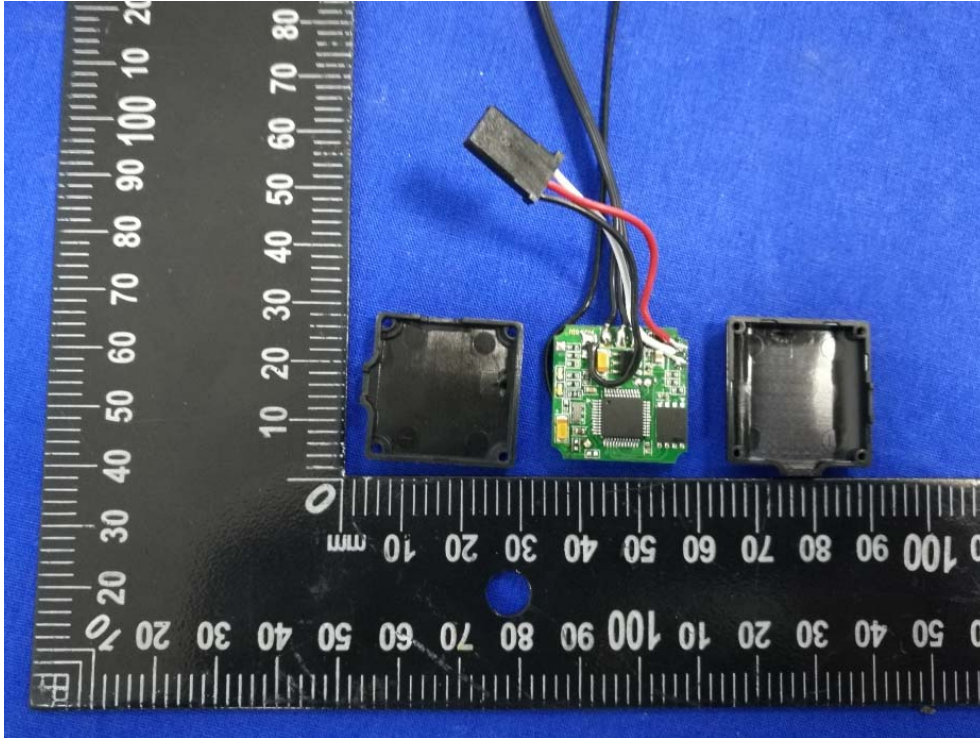

FCC ID: SNL-BLWM
Internal Photographs: BL-WM

EUT - Open View

Antenna Location

EUT - PCB View

EUT -PCB View

EUT –Wi-fi chip View

HCT
HONGCAI TESTING