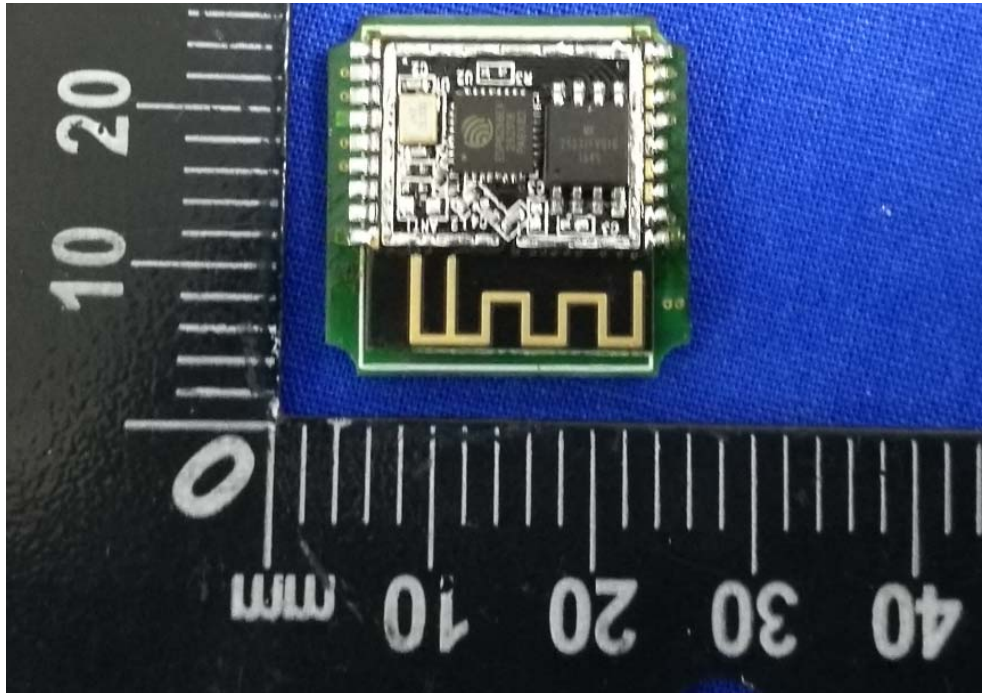

FCC ID: SNL-BLWM
Internal Photographs: BL-WM

EUT - Open View

Antenna Location

EUT - PCB View

EUT -PCB View

EUT –Wi-fi chip View

HCT
HONGCAI TESTING