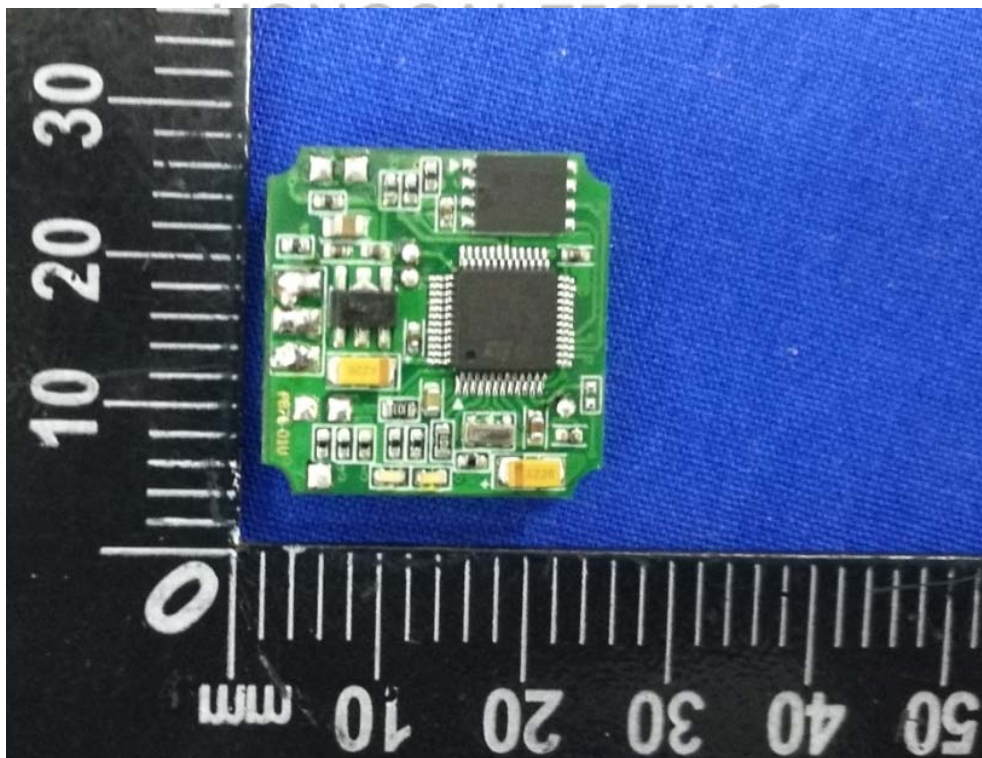

FCC ID: SNL-BLWM
Internal Photographs: BL-WM

EUT - Open View

Antenna Location

EUT - PCB View

EUT -PCB View

EUT –Wi-fi chip View

HCT
HONGCAI TESTING