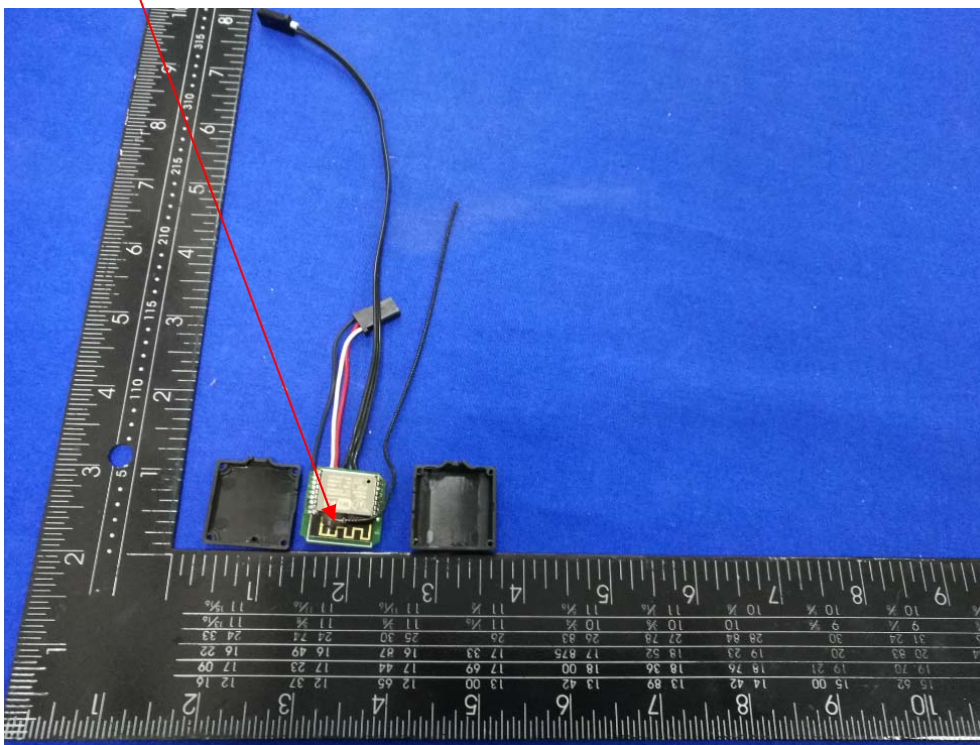

FCC ID: SNL-BLWM
Internal Photographs: BL-WM

EUT - Open View

Antenna Location

EUT - PCB View

EUT -PCB View

EUT –Wi-fi chip View

HCT
HONGCAI TESTING