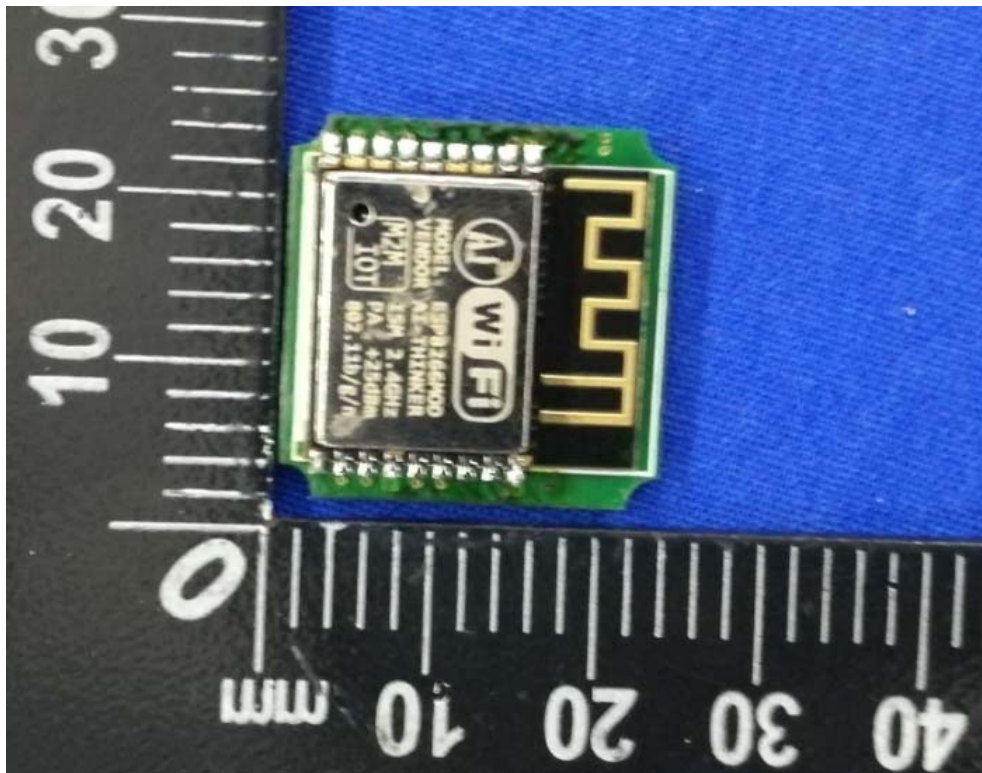

FCC ID: SNL-BLWM
Internal Photographs: BL-WM

EUT - Open View

Antenna Location

EUT - PCB View

EUT -PCB View

EUT –Wi-fi chip View

HCT
HONGCAI TESTING