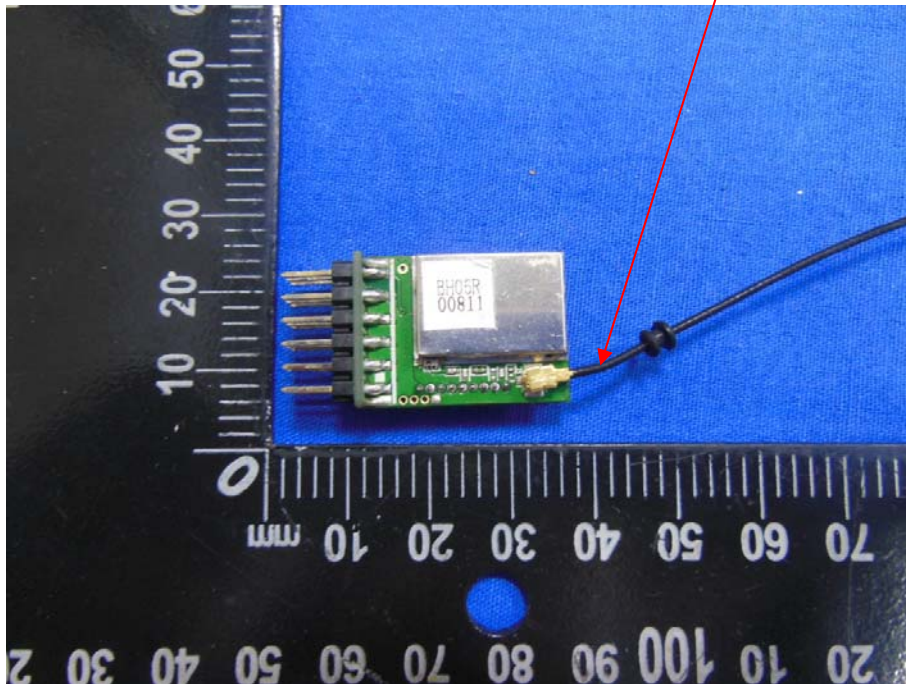

FCC ID: SNL-16007900
Internal photographs: Falcon 12

EUT –Open View

EUT –PCB View

EUT –PCB View

A-Dipole Antenna Location

EUT – RF Module View

EUT – RF Chip View

EUT – Antenna View