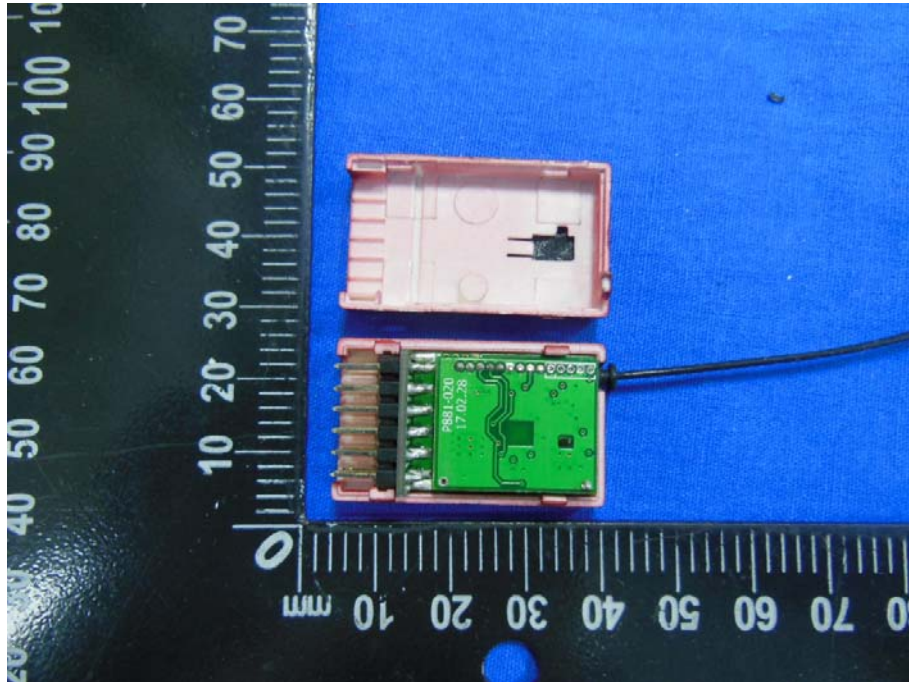

FCC ID: SNL-16007900
Internal photographs: Falcon 12

EUT –Open View

EUT –PCB View

EUT –PCB View

A-Dipole Antenna Location

EUT – RF Module View

EUT – RF Chip View

EUT – Antenna View