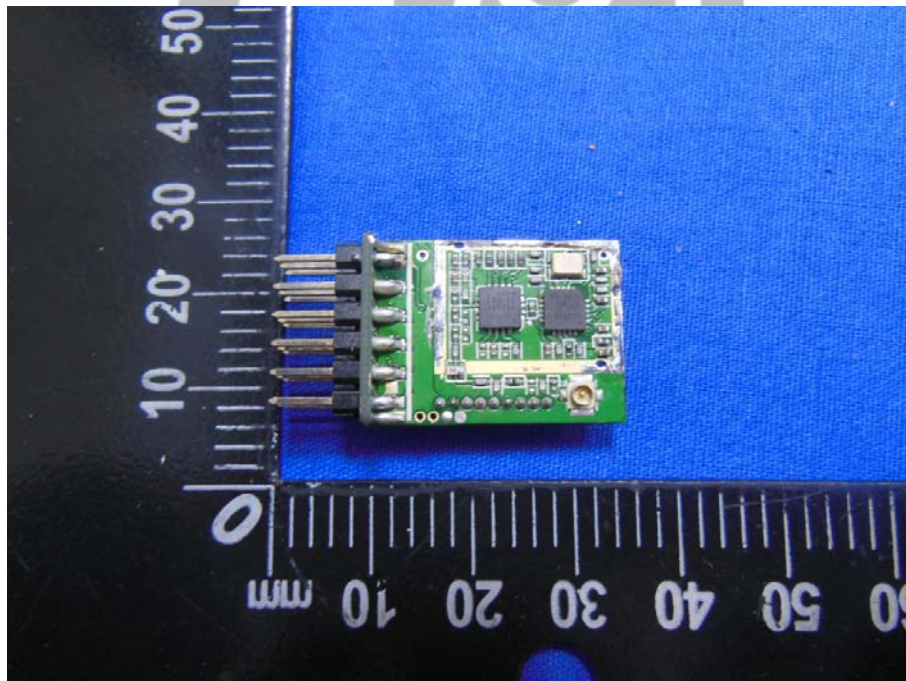

FCC ID: SNL-16007900
Internal photographs: Falcon 12

EUT –Open View

EUT –PCB View

EUT –PCB View

A-Dipole Antenna Location

EUT – RF Module View

EUT – RF Chip View

EUT – Antenna View