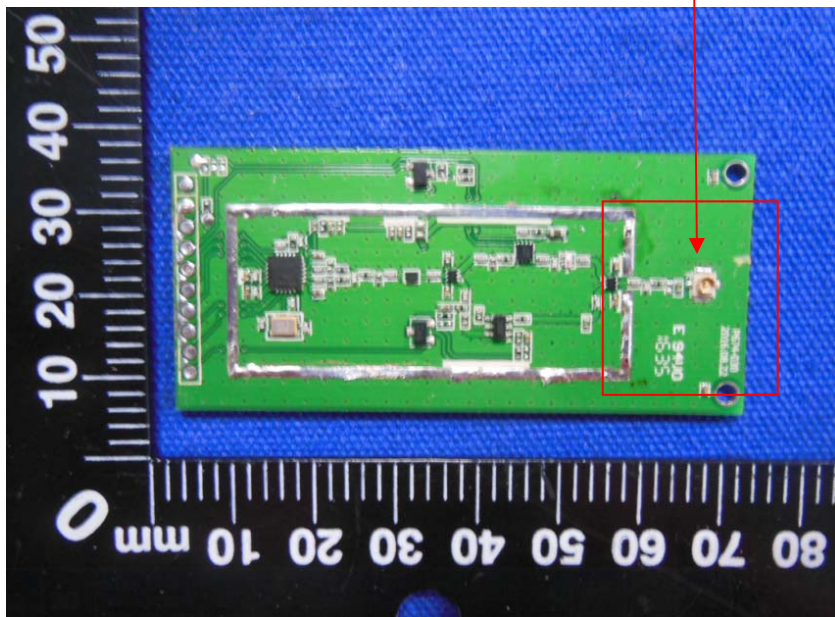

FCC ID: SNL-16007812

Internal Photographs

EUT –Open View

EUT –PCB View

EUT –PCB View

EUT – RF Module View

Antenna position

EUT – Chip View

EUT – Antenna View