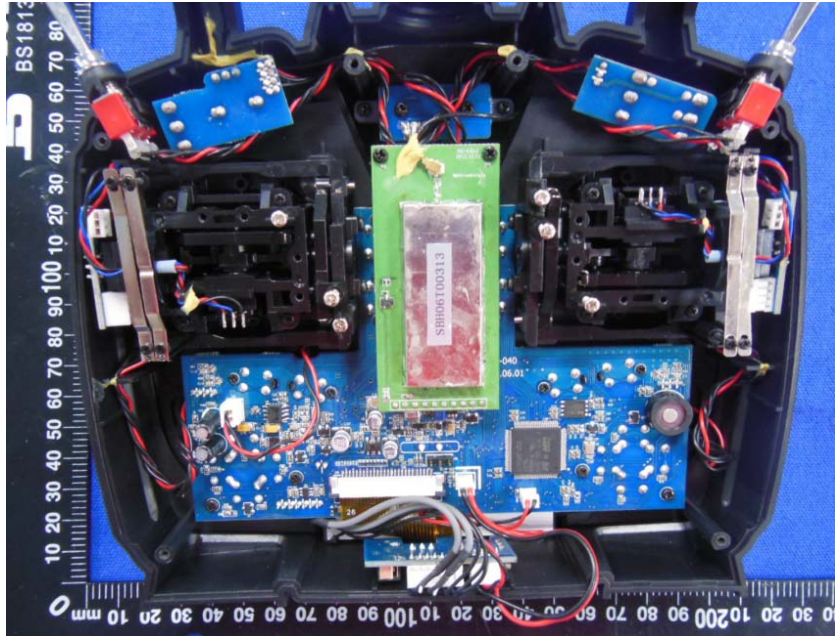

FCC ID: SNL-16007812

Internal Photographs

EUT –Open View

EUT –PCB View

EUT –PCB View

EUT – RF Module View

Antenna position

EUT – Chip View

EUT – Antenna View