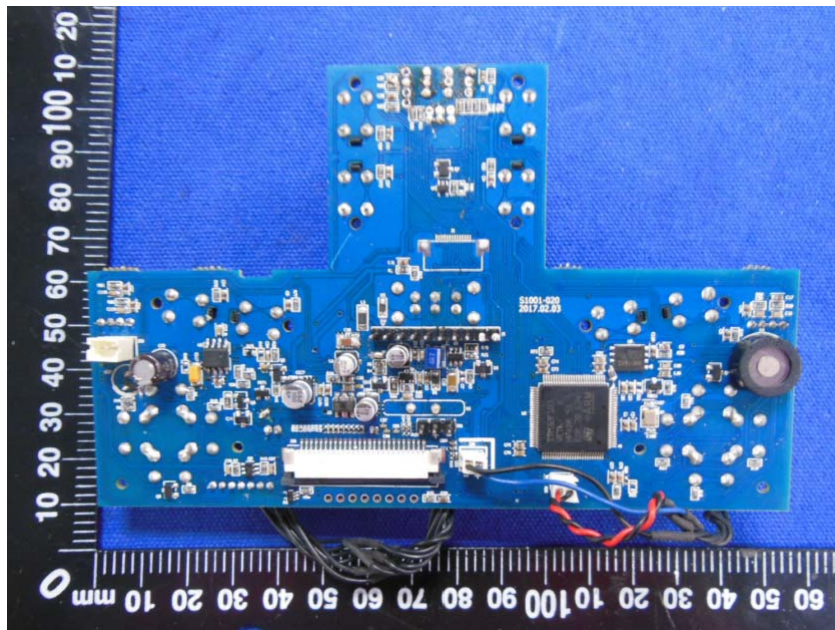

FCC ID: SNL-16007812

Internal Photographs

EUT –Open View

EUT –PCB View

EUT –PCB View

EUT – RF Module View

Antenna position

EUT – Chip View

EUT – Antenna View