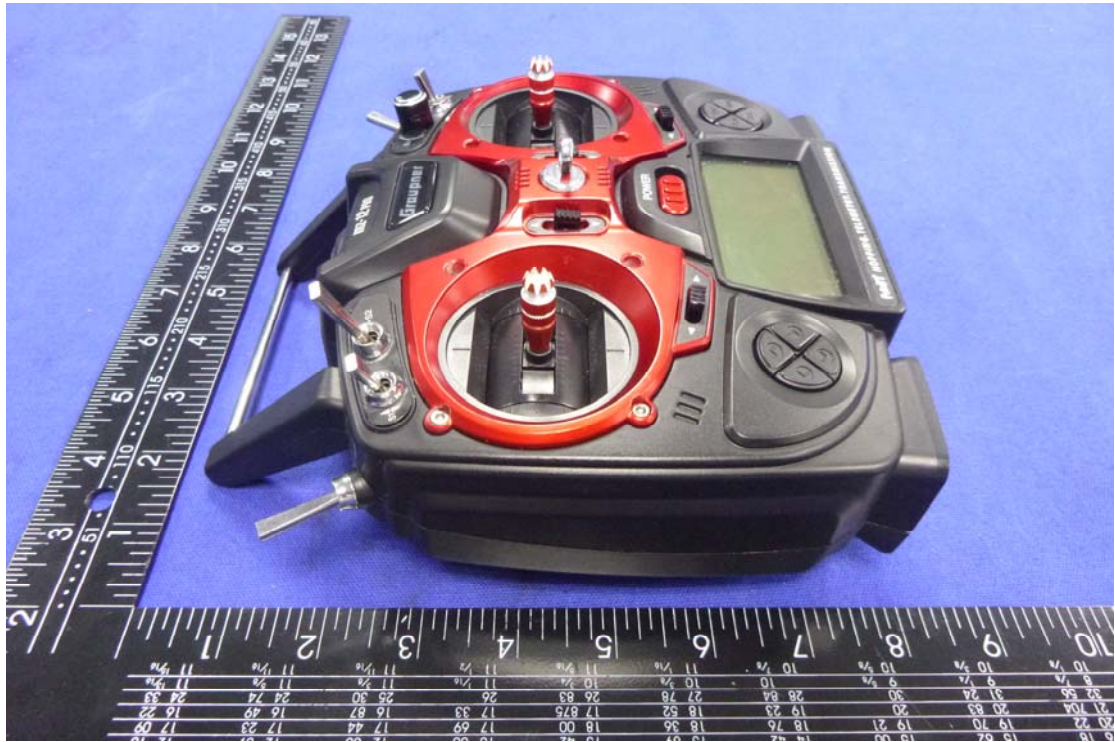

FCC ID: SNL-16007812

External Photographs: MZ-12PRO

EUT - Front View

EUT - Rear View

EUT – Front View

EUT – Behind View

EUT – Left View

EUT –Right View

## EUT – Port View

## EUT – Battery Box View