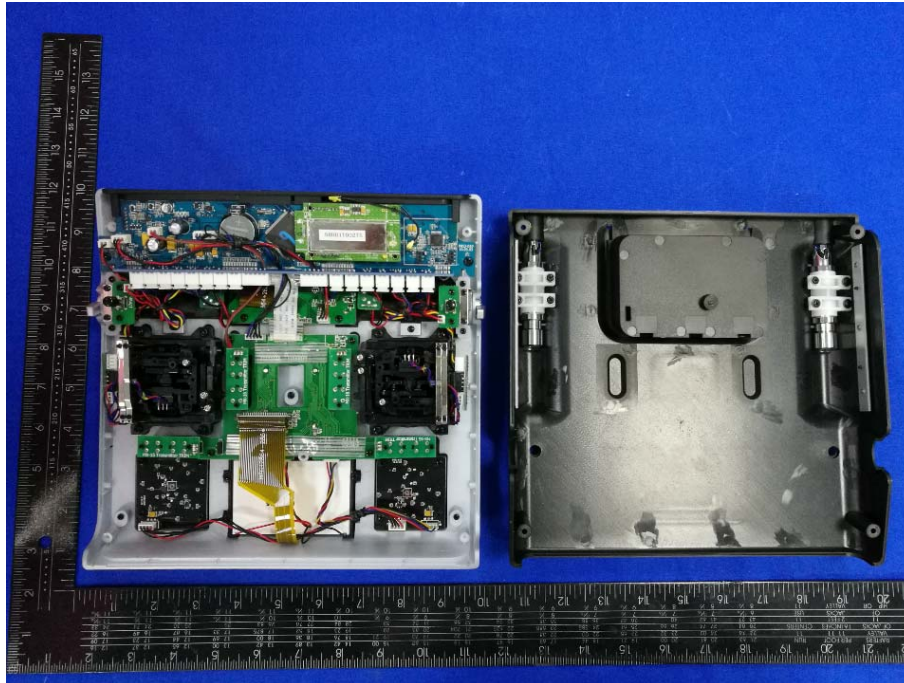

FCC ID: SNL-16007700

Internal Photographs

EUT –Open View