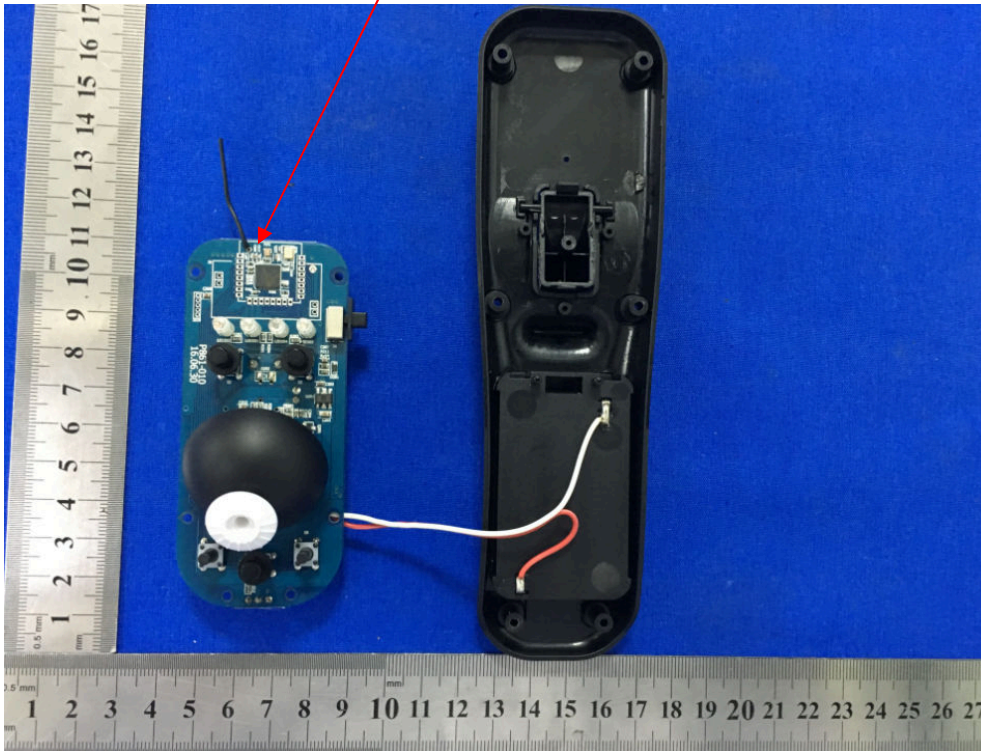

**FCC ID: SNL-16007400**

**Internal Photographs**

**EUT –Open View**

Antenna Location

**EUT –PCB View**

### EUT –PCB View

### EUT – RF Module View

Antenna Location

**EUT – Antenna View**

**HCT**  
HONGCAI TESTING