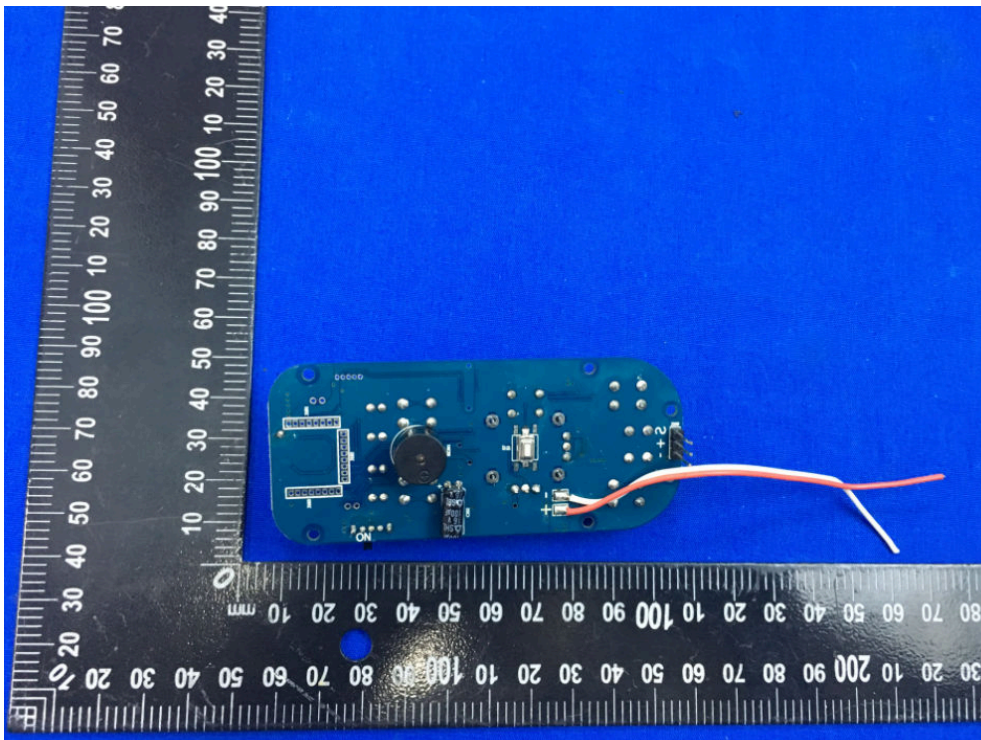

**FCC ID: SNL-16007400**

**Internal Photographs**

**EUT –Open View**

Antenna Location

**EUT –PCB View**

### EUT –PCB View

### EUT – RF Module View

Antenna Location

**EUT – Antenna View**

**HCT**  
HONGCAI TESTING