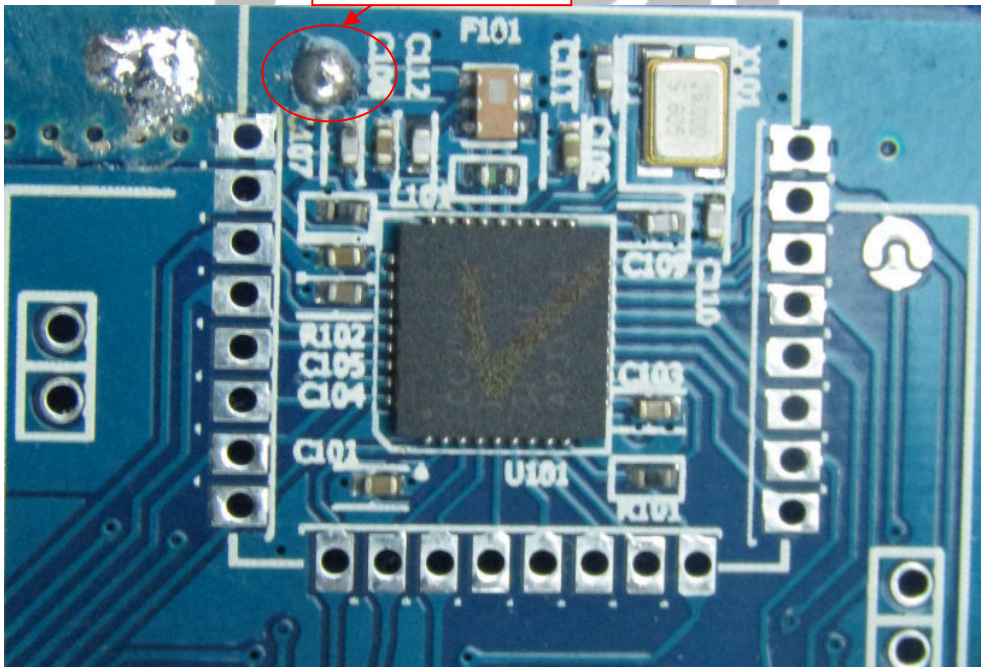

**FCC ID: SNL-16007400**

**Internal Photographs**

**EUT –Open View**

Antenna Location

**EUT –PCB View**

### EUT –PCB View

### EUT – RF Module View

Antenna Location

**EUT – Antenna View**

**HCT**  
HONGCAI TESTING