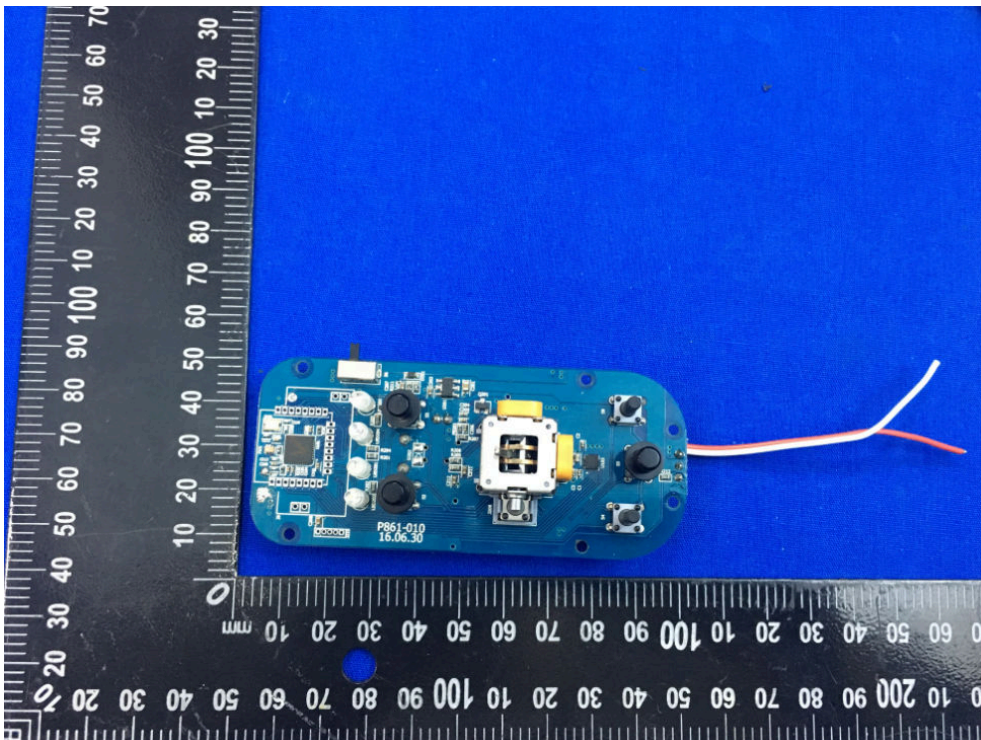

**FCC ID: SNL-16007400**

**Internal Photographs**

**EUT –Open View**

Antenna Location

**EUT –PCB View**

### EUT –PCB View

### EUT – RF Module View

Antenna Location

**EUT – Antenna View**

**HCT**  
HONGCAI TESTING