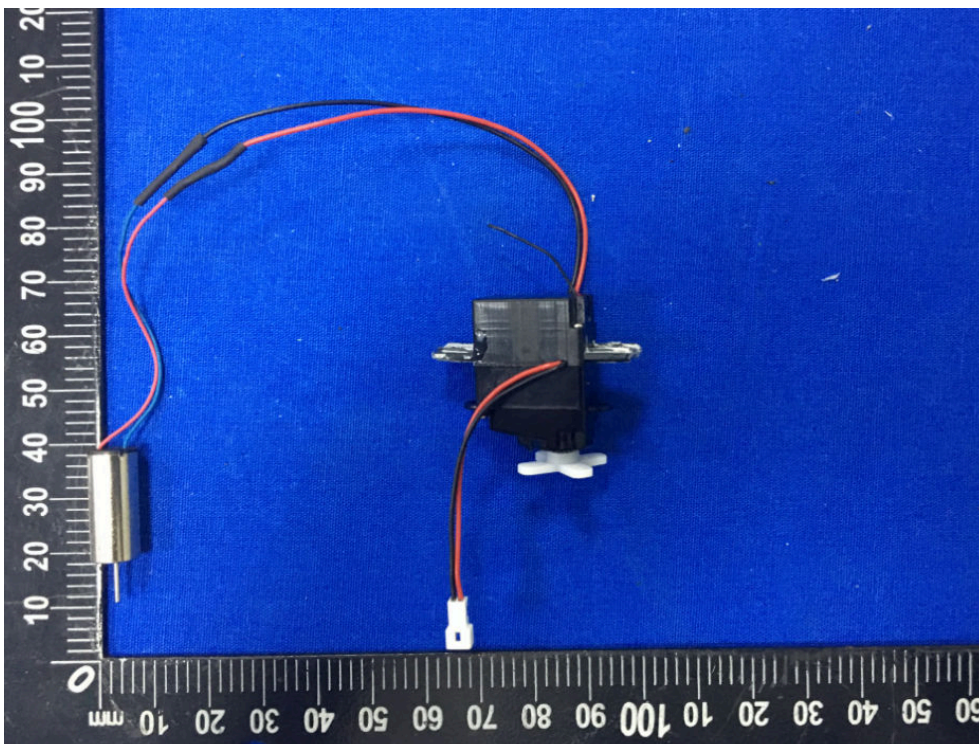

FCC ID: SNL-16007310

External Photographs

EUT - Front View

EUT - Rear View

HONGCAI TESTING

EUT – Side View