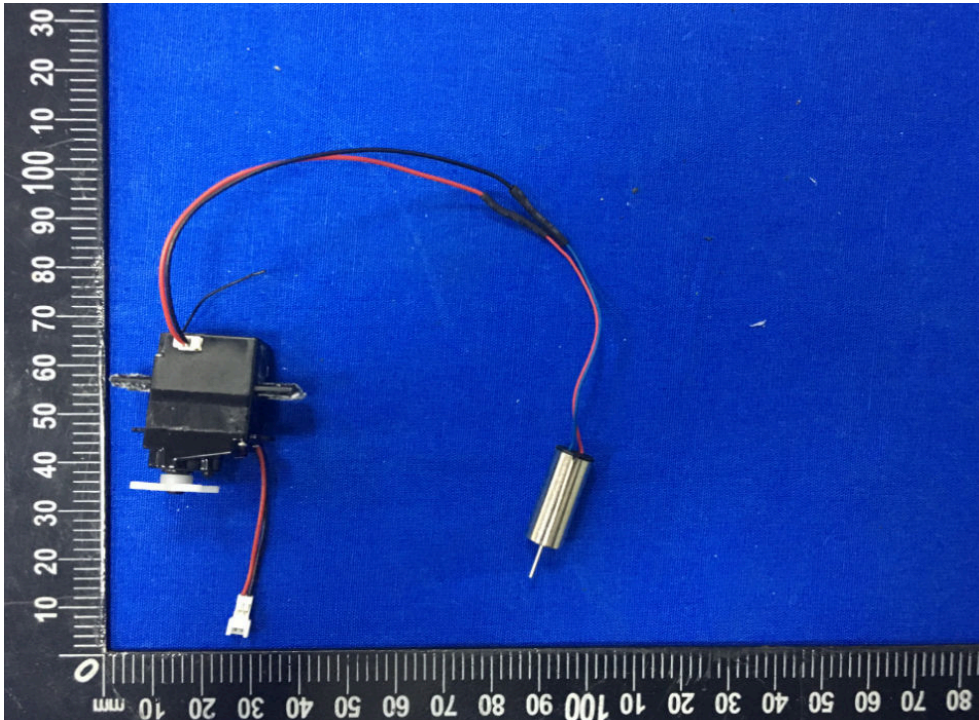

FCC ID: SNL-16007310

External Photographs

EUT - Front View

EUT - Rear View

HONGCAI TESTING

EUT – Side View