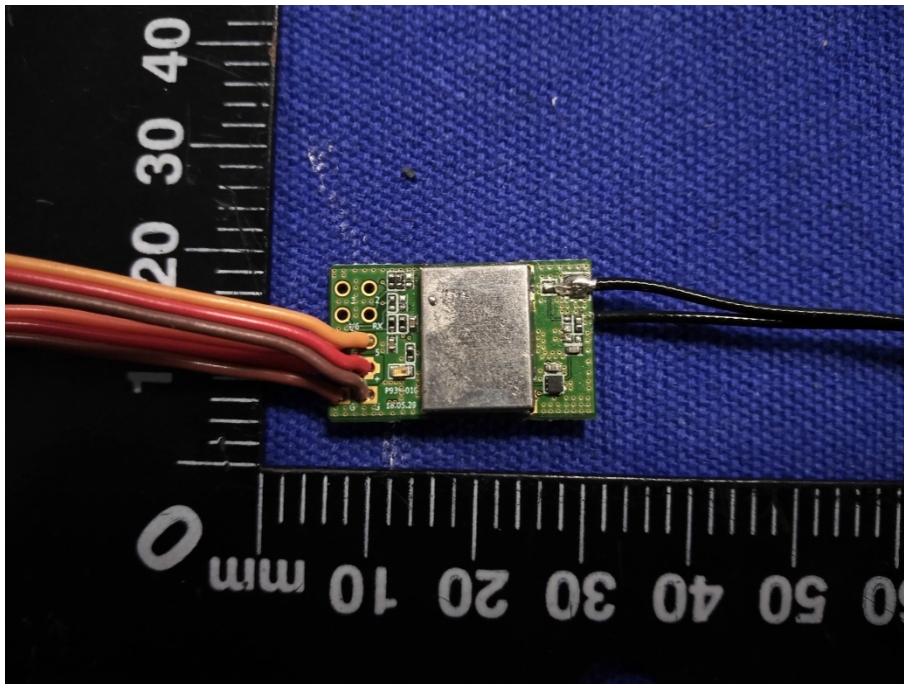

## EXHIBIT 1 - EUT EXTERNAL PHOTOGRAPHS

Model: GR-12L SUMD+T DIVERSITY RECEIVER SHRINKED

EUT View 1

EUT View 2

## EUT - Front View ( Opened the SHRINKED )

**Model: GR-12L SUMD/T DIVERSITY**

**EUT - Front View**

EUT - Rear View