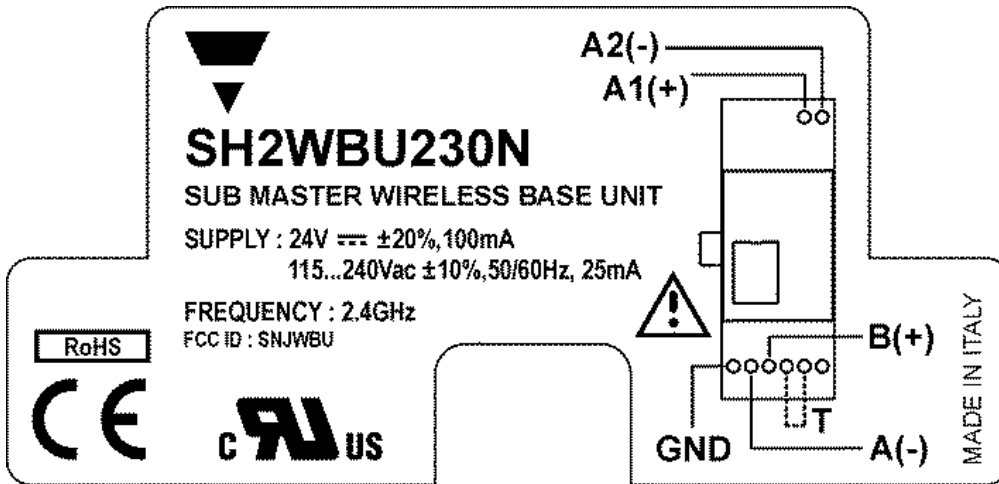

EXAMPLES OF LABELS

Side label 1

View of label stuck on the device

CARLO GAVAZZI

Automation Components

CARLO GAVAZZI CONTROLS SpA, Via Safforze 8, I-32100 Belluno

Tel. ++39 0437 355811, Fax. ++39 0437 355880