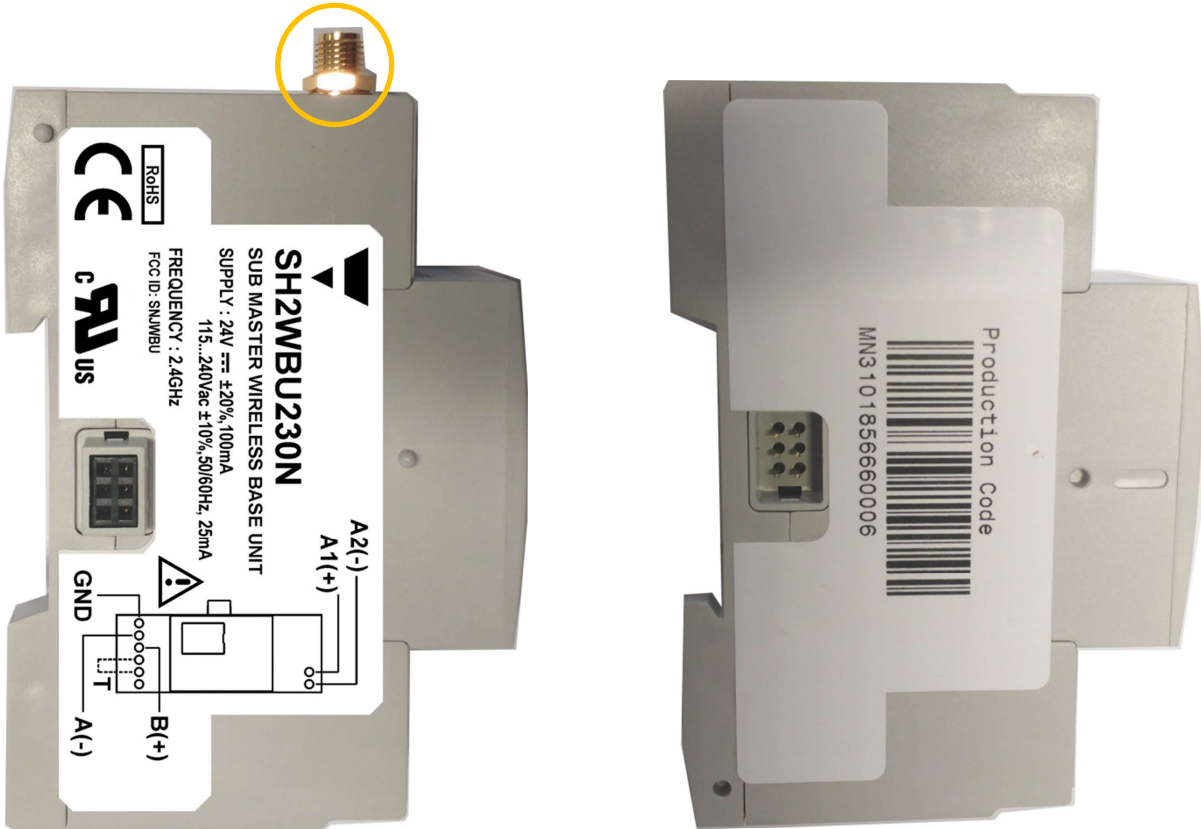

CARLO GAVAZZI

Automation Components

CARLO GAVAZZI CONTROLS SpA, Via Safforze 8, I-32100 Belluno

Tel. ++39 0437 355811, Fax. ++39 0437 355880

Internet: <http://www.gavazziautomation.com>

SH2WBU230N, wireless base unit

External pictures

Side 1 (external antenna connector highlighted) and 2