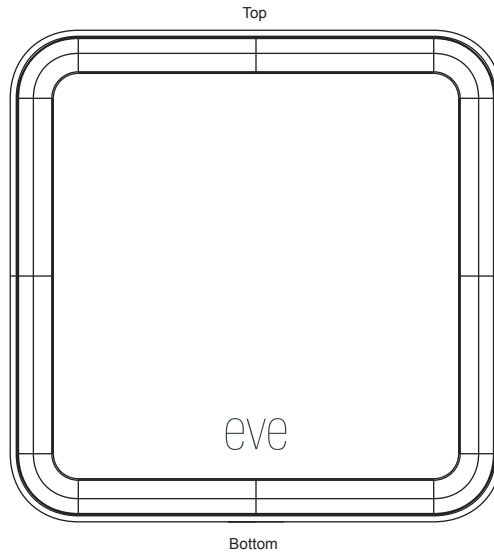

Eve Water Guard 20EBZ8701

Front: Pantone Silver 10077C

Bottom: Pantone 432C