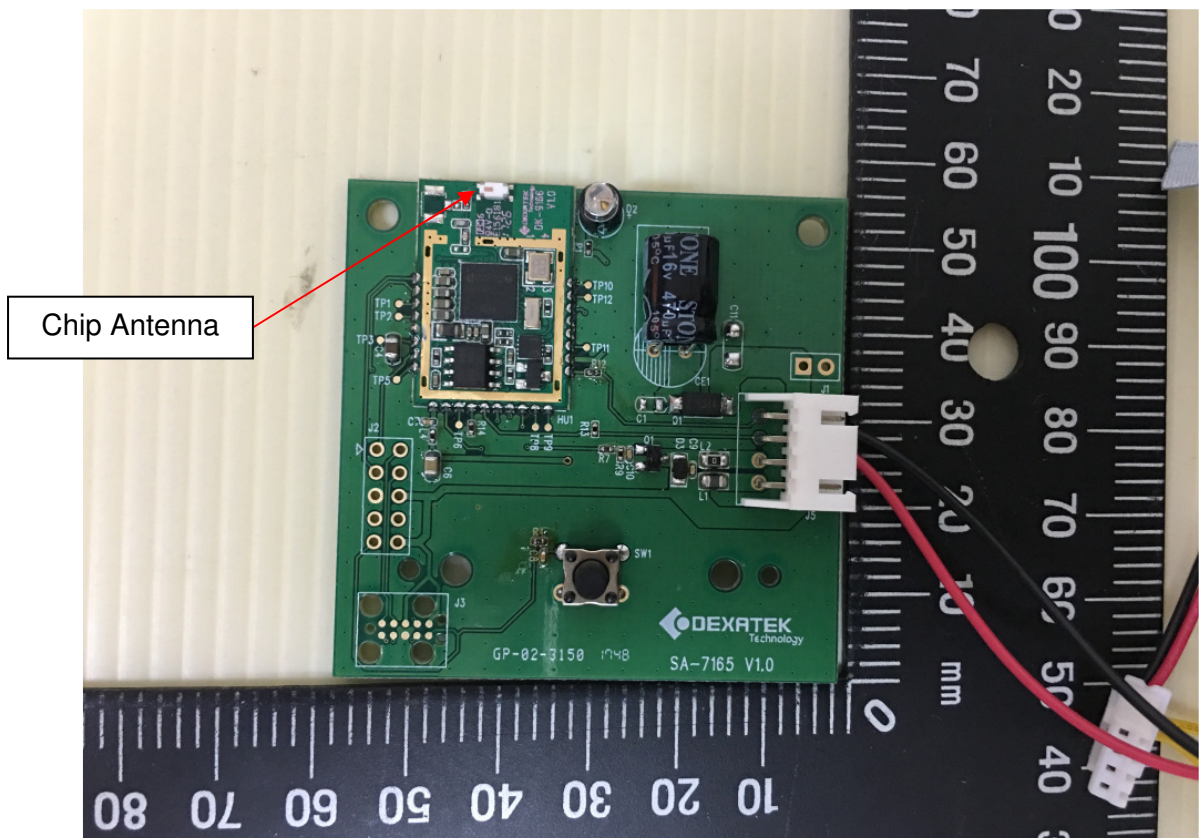

Product: Eve Aqua  
Brand: Elgato  
Type Identification: 20EAI4101

Product: Eve Aqua  
Brand: Elgato  
Type Identification: 20EAI4101