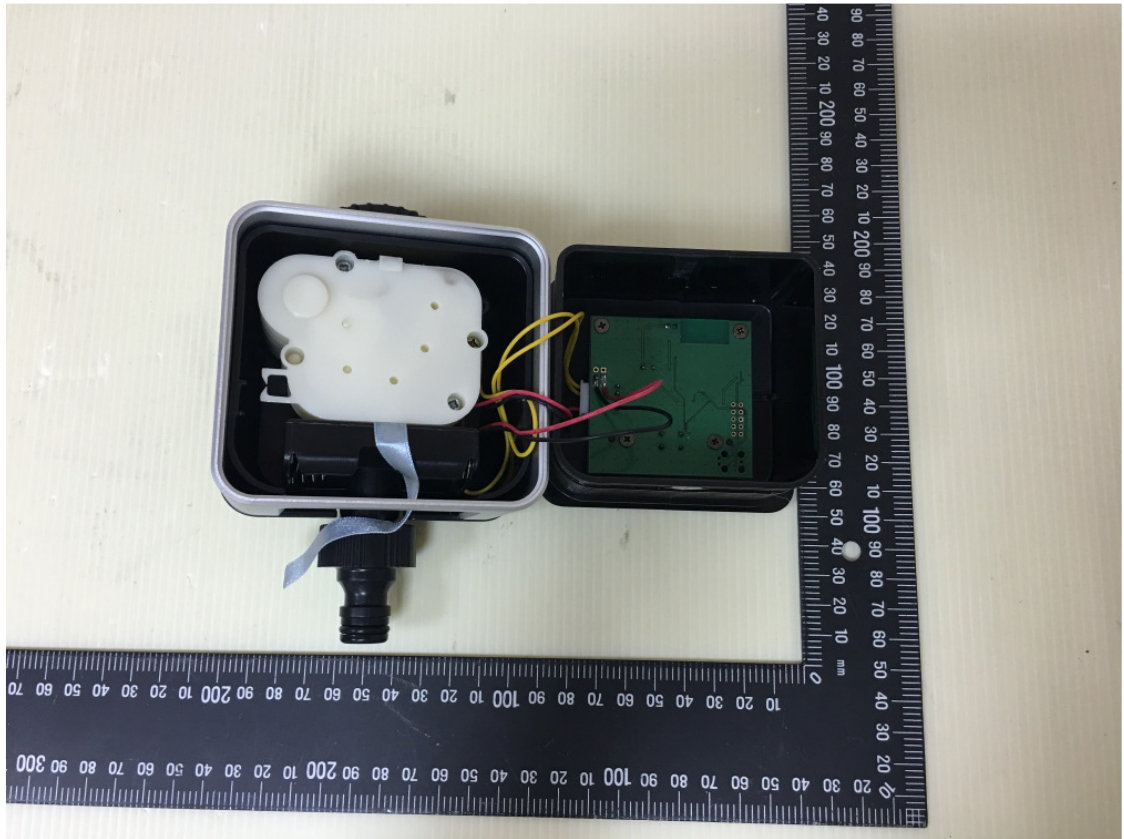

Product: Eve Aqua  
Brand: Elgato  
Type Identification: 20EAI4101

Product: Eve Aqua  
Brand: Elgato  
Type Identification: 20EAI4101