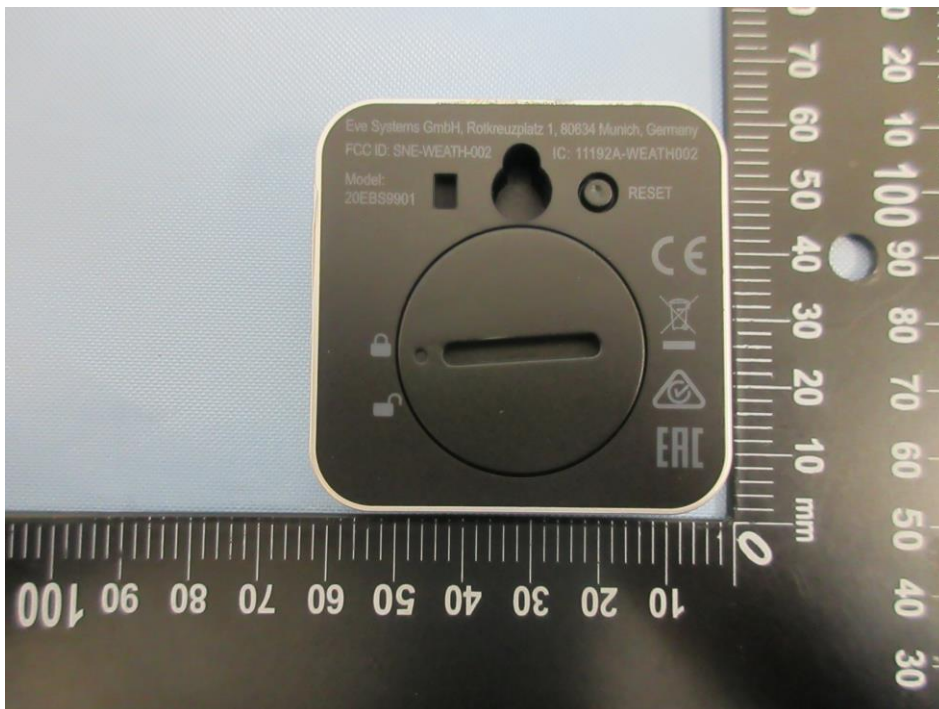

Photo Documentation

CN20H36H(P15C-BLE) 001,
CN20UY7Q(RSS247-BLE) 001,
CN20H36H(P15C-THREAD) 001,
CN20UY7Q(RSS247-THREAD) 001

Product: Eve Weather
Type Identification: 20EBS9901

Photo Documentation

CN20H36H(P15C-BLE) 001,
CN20UY7Q(RSS247-BLE) 001,
CN20H36H(P15C-THREAD) 001,

Page 2 of 8

CN20UY7Q(RSS247-THREAD) 001

Product: Eve Weather

Type Identification: 20EBS9901

Photo Documentation

CN20H36H(P15C-BLE) 001,
CN20UY7Q(RSS247-BLE) 001,
CN20H36H(P15C-THREAD) 001,
CN20UY7Q(RSS247-THREAD) 001

Product: Eve Weather

Type Identification: 20EBS9901