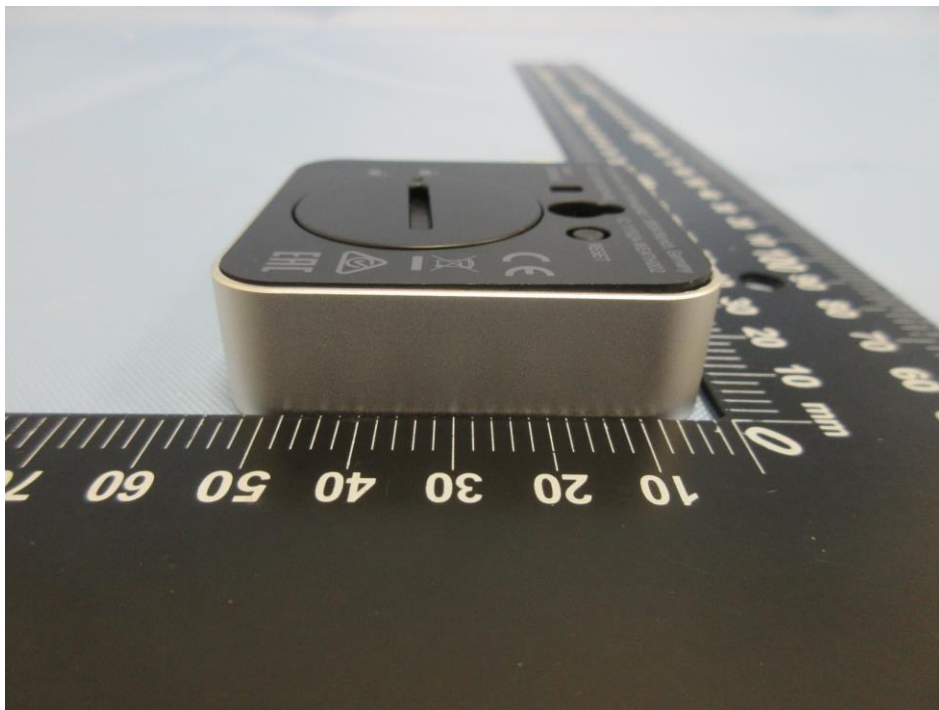

Photo Documentation

CN20H36H(P15C-BLE) 001,
CN20UY7Q(RSS247-BLE) 001,
CN20H36H(P15C-THREAD) 001,
CN20UY7Q(RSS247-THREAD) 001

Product: Eve Weather
Type Identification: 20EBS9901

Photo Documentation

CN20H36H(P15C-BLE) 001,
CN20UY7Q(RSS247-BLE) 001,
CN20H36H(P15C-THREAD) 001,

Page 2 of 8

CN20UY7Q(RSS247-THREAD) 001

Product: Eve Weather

Type Identification: 20EBS9901

Photo Documentation

CN20H36H(P15C-BLE) 001,
CN20UY7Q(RSS247-BLE) 001,
CN20H36H(P15C-THREAD) 001,
CN20UY7Q(RSS247-THREAD) 001

Product: Eve Weather

Type Identification: 20EBS9901