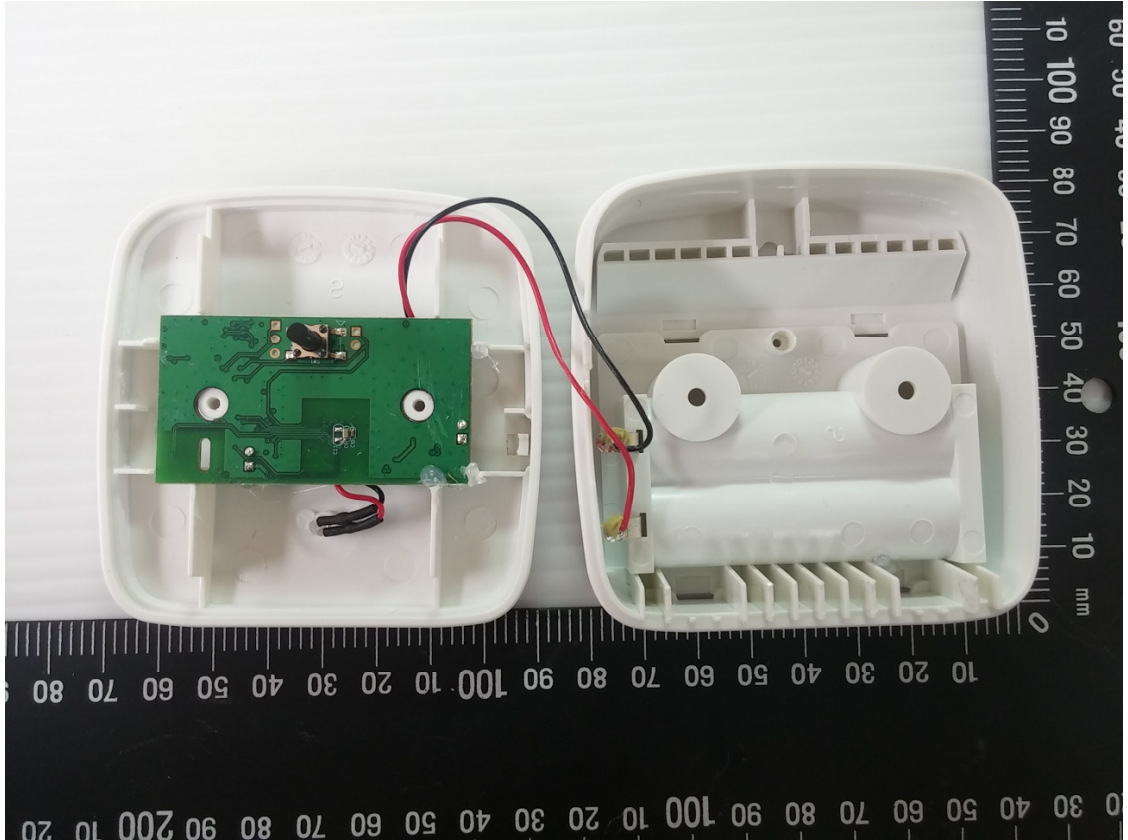

Product: Eve Weather
Type Identification: 2EW309901000

Product: Eve Weather
Type Identification: 2EW309901000