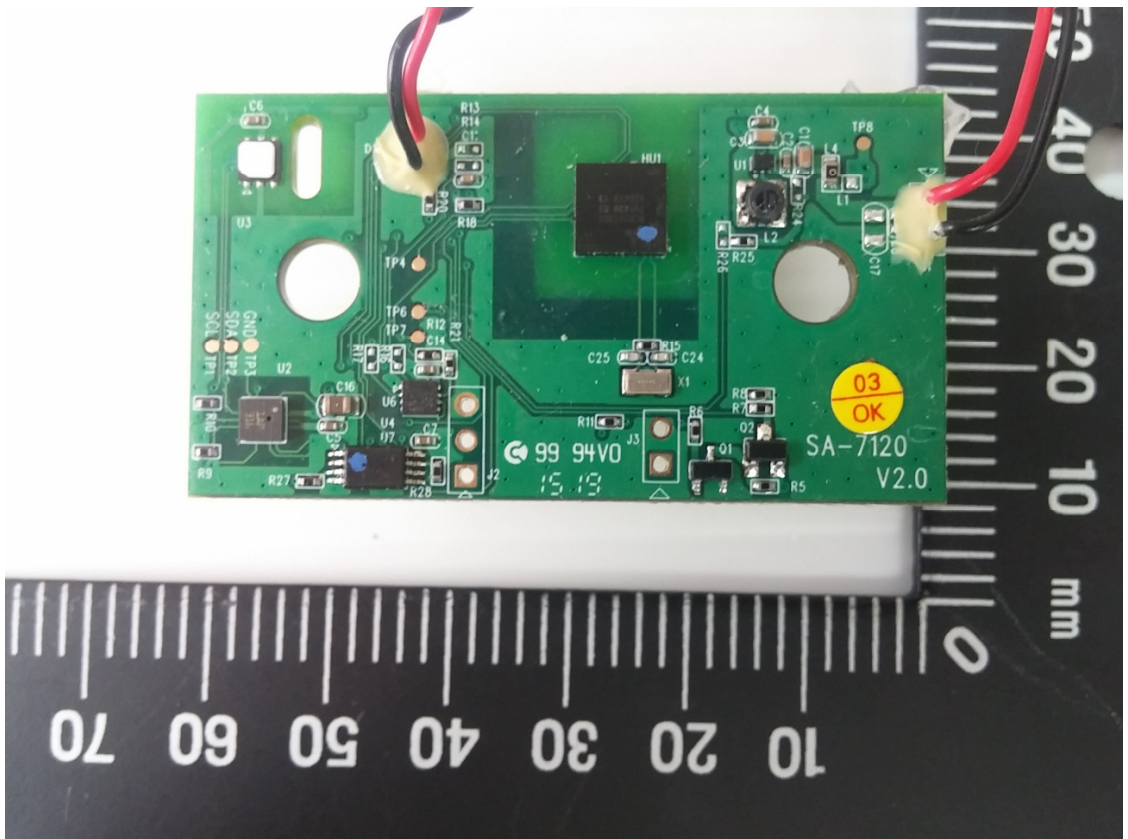

Product: Eve Weather
Type Identification: 2EW309901000

Product: Eve Weather
Type Identification: 2EW309901000