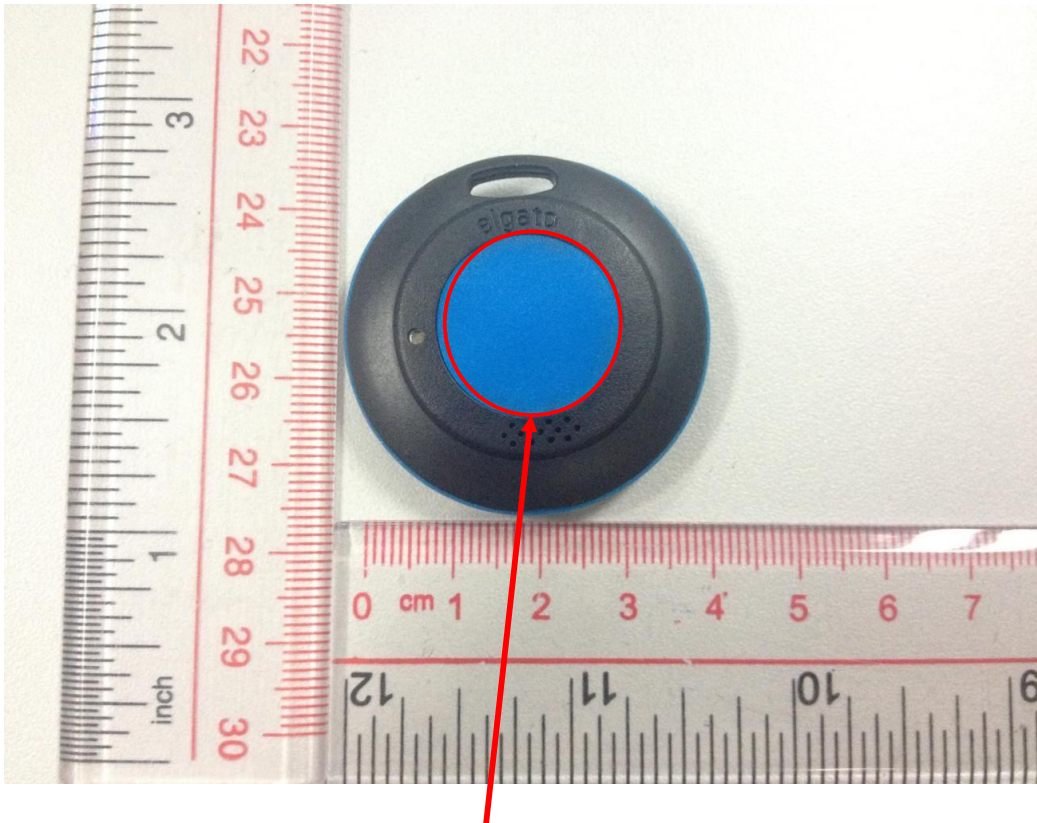

ID Label and Label location

Remarks:

Size: 34mm(W)x30mm(H)x0.2mm

Material: PET transparent label with 3 m glue

Color: transparent PET with black font or black and white label

Requirements:

Label position: rear view products

Remarks:

Size: 15mm(W)x6.5mm(H)x0.2mm(D)

Material: PET Silver Label with 3M Glue

Color: Silver label with Black Font or Black Label with White Font