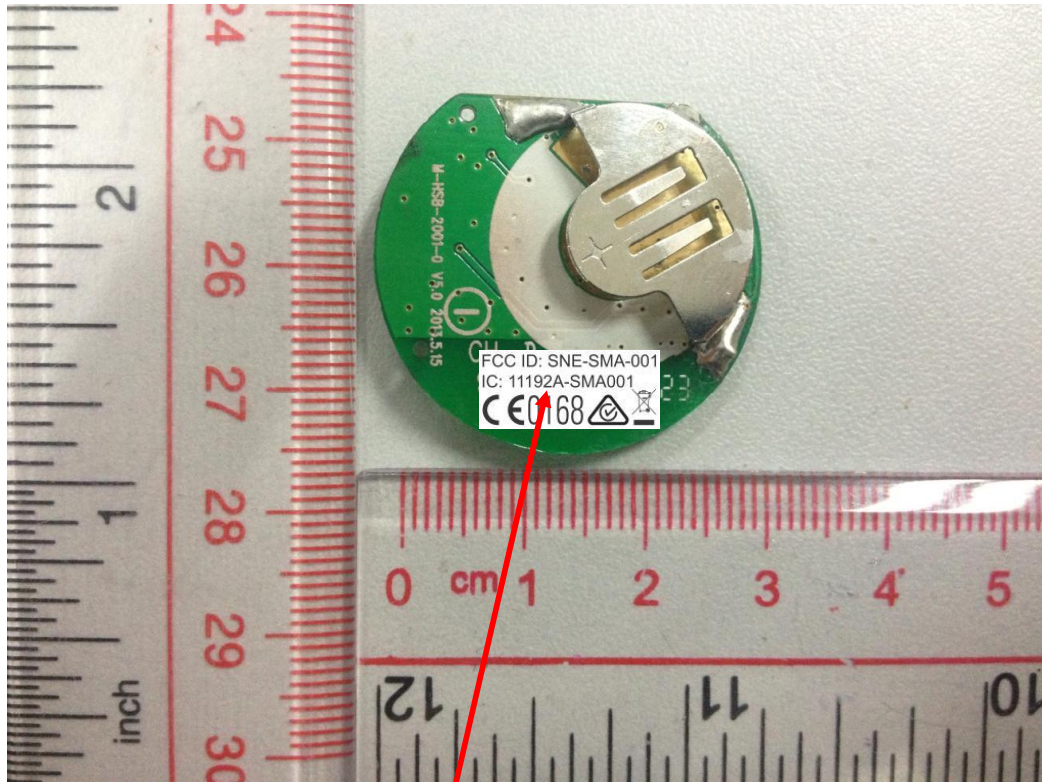

ID Label and Label location

Remarks:

Size: 34mm(W)x30mm(H)x0.2mm

Material: PET transparent label with 3 m glue

Color: transparent PET with black font or black and white label

Requirements:

Label position: rear view products

Remarks:

Size: 15mm(W)x6.5mm(H)x0.2mm(D)

Material: PET Silver Label with 3M Glue

Color: Silver label with Black Font or Black Label with White Font